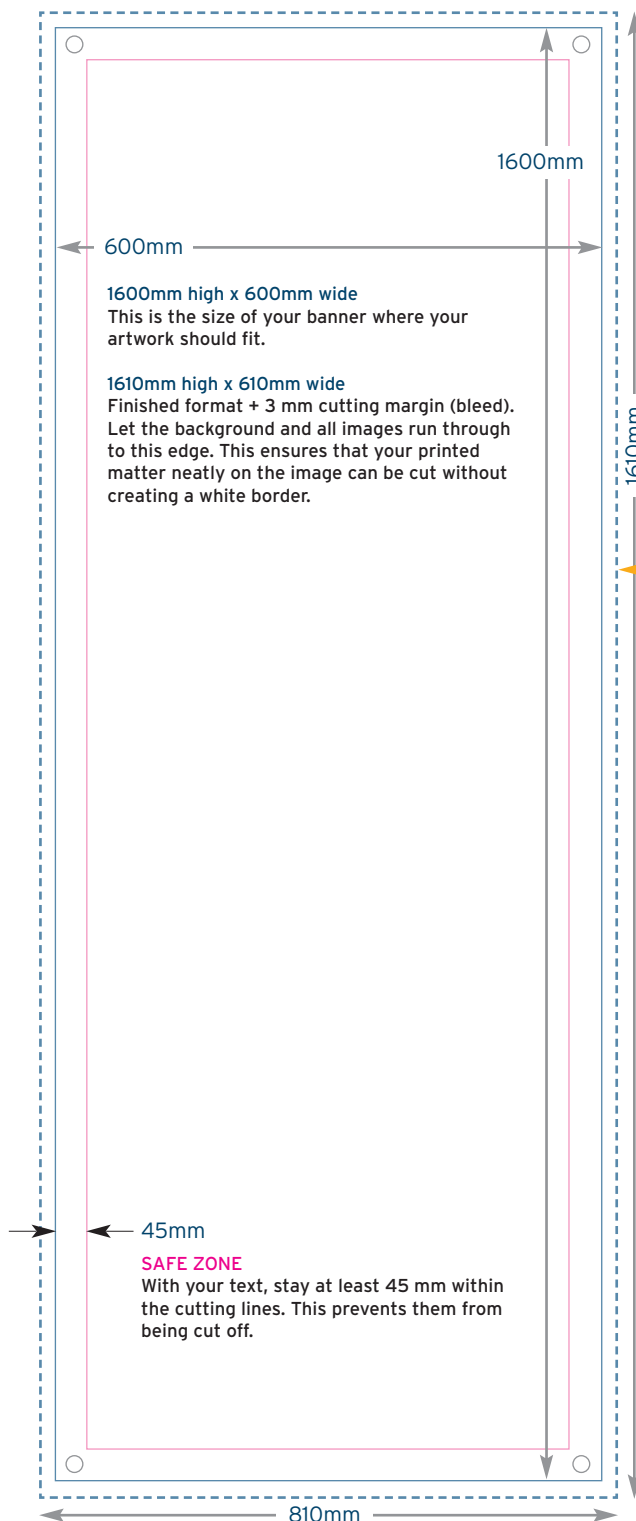

X Banner

1610mm x 610mm
Please provide 5mm bleed around your artwork to ensure that your printing can be cut neatly and this prevents a white edge around your print.