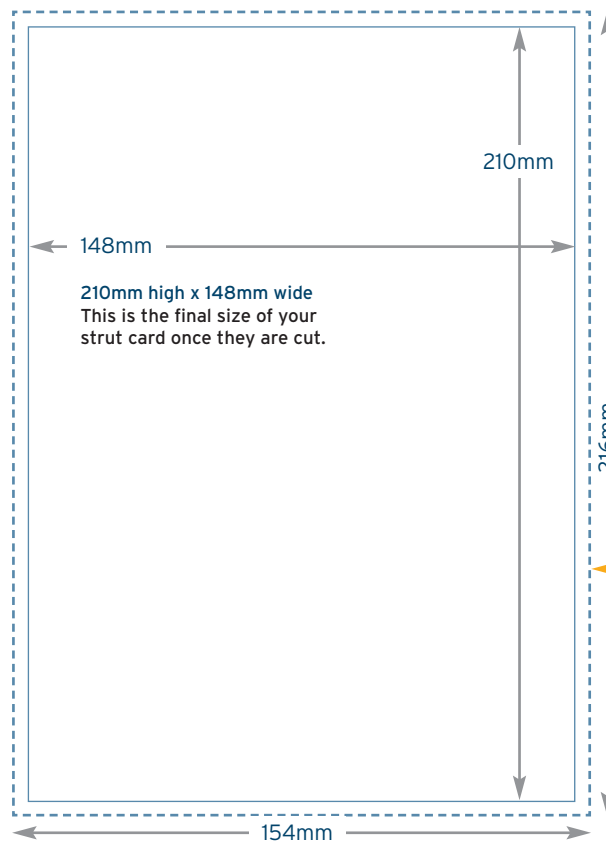

Strut Card Templates

DL

Portrait

Strut Card Templates

A5

Portrait

210mm high x 148mm wide
This is the final size of your
strut card once they are cut.

216mm x 154mm
Please provide 3mm
bleed around your
artwork to ensure
that your printing
can be cut neatly
and this prevents a
white edge around
your print.

Strut Card Templates

A4

Portrait

303mm x 216mm
Please provide 3mm bleed around your artwork to ensure that your printing can be cut neatly and this prevents a white edge around your print.

Strut Card Templates

A3

Portrait