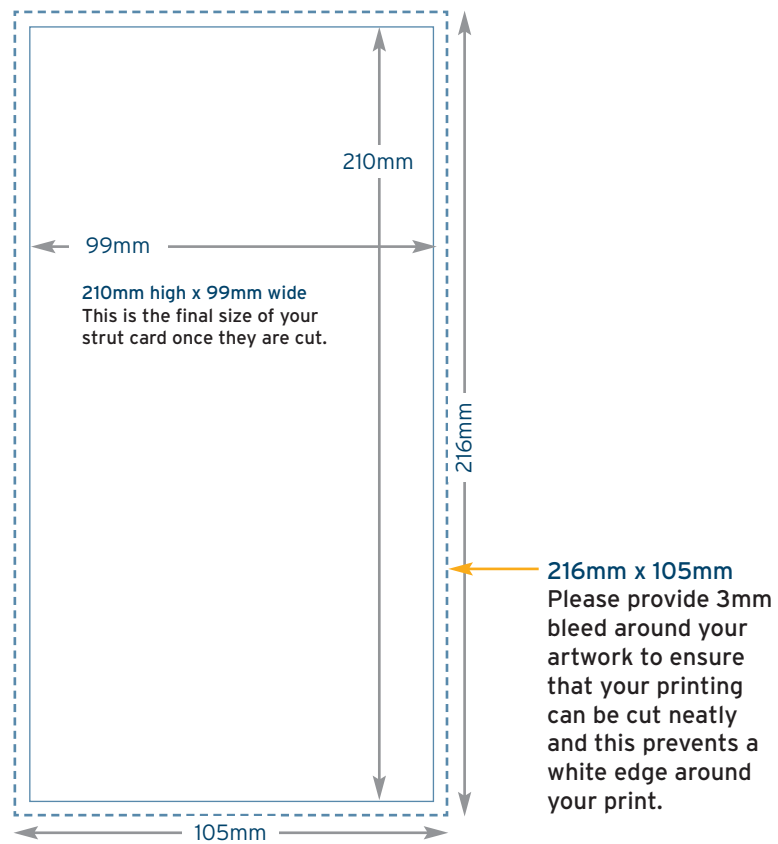

Strut Card Templates

DL

Portrait

Strut Card Templates

A5

Portrait

210mm high x 148mm wide
This is the final size of your
strut card once they are cut.

216mm x 154mm
Please provide 3mm
bleed around your
artwork to ensure
that your printing
can be cut neatly
and this prevents a
white edge around
your print.

Strut Card Templates

A4

Portrait

303mm x 216mm
Please provide 3mm bleed around your artwork to ensure that your printing can be cut neatly and this prevents a white edge around your print.

Strut Card Templates

A3

Portrait