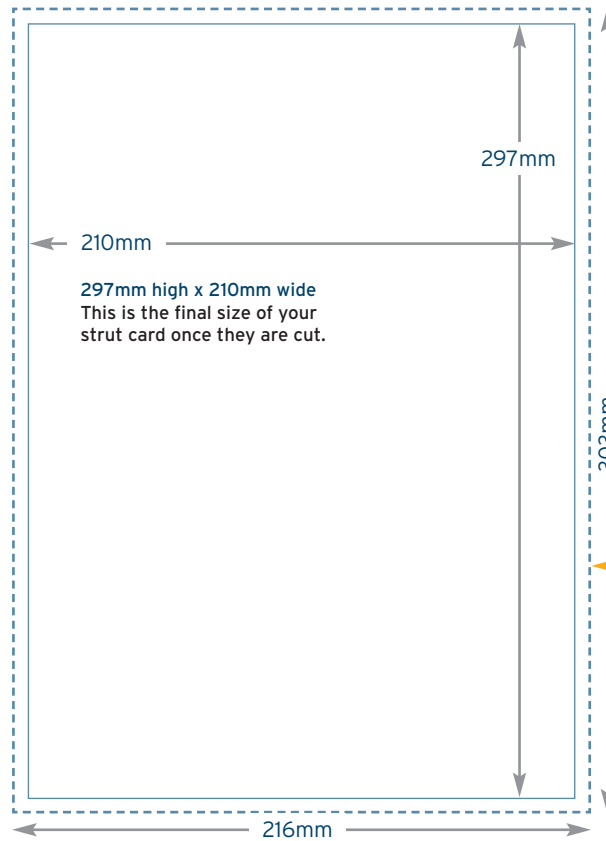

Strut Card Templates

DL

Portrait

Strut Card Templates

A5

Portrait

210mm high x 148mm wide
This is the final size of your
strut card once they are cut.

216mm x 154mm
Please provide 3mm
bleed around your
artwork to ensure
that your printing
can be cut neatly
and this prevents a
white edge around
your print.

Strut Card Templates

A4

Portrait

303mm x 216mm
Please provide 3mm bleed around your artwork to ensure that your printing can be cut neatly and this prevents a white edge around your print.

Strut Card Templates

A3

Portrait