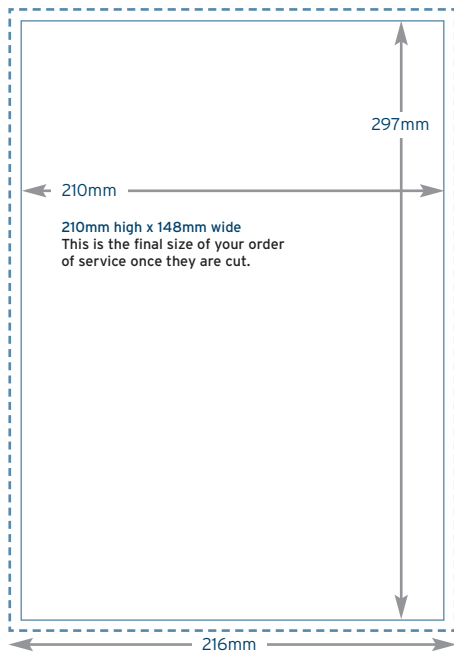

Open size: **296mm wide x 210mm deep**

Closed size: **148mm wide x 210mm deep**

For landscape order of service just swap x/y measurements.

PLEASE NOTE

Ensure you submit all pages separately but in one PDF file.

Stapled Order of Service

A4

Portrait only

LEFT PAGE

RIGHT PAGE

303mm x 216mm
Please provide 3mm bleed around your artwork to ensure that your printing can be cut neatly and this prevents a white edge around your print.

Open size: **296mm wide x 210mm deep**

Closed size: **210mm wide x 297mm deep**

For landscape order of service just swap x/y measurements.

PLEASE NOTE

Ensure you submit all pages separately but in one PDF file.

Stapled Order of Service

210x210_{mm} Square

LEFT PAGE

RIGHT PAGE

Open size: **420mm wide x 210mm deep**

Closed size: **210mm wide x 210mm deep**

For landscape order of service
just swap x/y measurements.

PLEASE NOTE