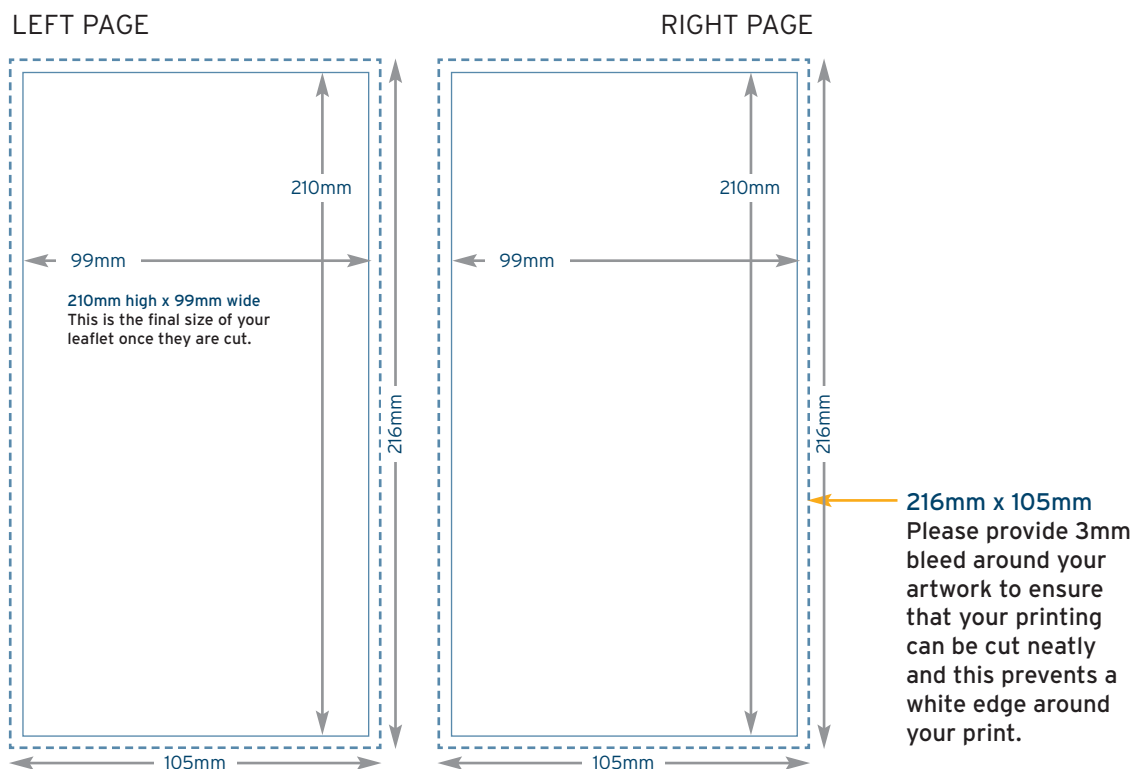

Open size: **296mm wide x 210mm deep**

Closed size: **210mm wide x 297mm deep**

For landscape order of service just swap x/y measurements.

PLEASE NOTE

Ensure you submit all pages separately but in one PDF file.

Stapled Order of Service

DL

Portrait or Landscape

Open size: **198mm wide x 210mm deep**

Closed size: **99mm wide x 210mm deep**

For landscape order of service just swap x/y measurements.

PLEASE NOTE

Ensure you submit all pages separately but in one PDF file.

Stapled Order of Service

150x150_{mm}

Square

LEFT PAGE

RIGHT PAGE

Open size: **300mm wide x 150mm deep**

Closed size: **150mm wide x 150mm deep**

For landscape order of service
just swap x/y measurements.

Stapled Order of Service

210x210_{mm} Square

LEFT PAGE

RIGHT PAGE

Open size: **420mm wide x 210mm deep**

Closed size: **210mm wide x 210mm deep**

For landscape order of service
just swap x/y measurements.

PLEASE NOTE