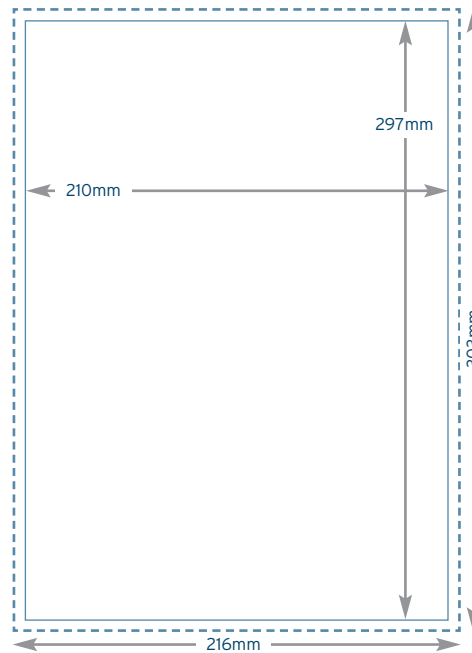

Open size: **296mm wide x 210mm deep**

Closed size: **148mm wide x 210mm deep**

For landscape order of service just swap x/y measurements.

PLEASE NOTE

Ensure you submit all pages separately but in one PDF file.

Stapled Order of Service

A4

Portrait only

LEFT PAGE

RIGHT PAGE

303mm x 216mm
Please provide 3mm bleed around your artwork to ensure that your printing can be cut neatly and this prevents a white edge around your print.

Open size: **296mm wide x 210mm deep**

Closed size: **210mm wide x 297mm deep**

For landscape order of service just swap x/y measurements.

PLEASE NOTE

Ensure you submit all pages separately but in one PDF file.

Stapled Order of Service

210x210_{mm} Square

LEFT PAGE

RIGHT PAGE

Open size: **420mm wide x 210mm deep**

Closed size: **210mm wide x 210mm deep**

For landscape order of service
just swap x/y measurements.

PLEASE NOTE