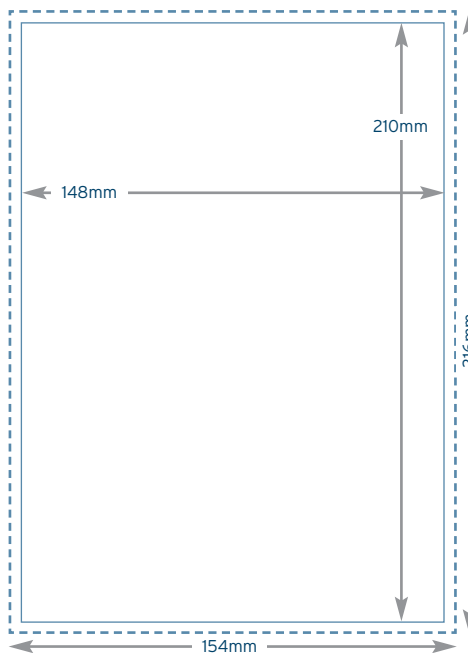

Please **DO NOT** submit pages as spreads (pages next to each other).

Stapled Order of Service

A5

Portrait or Landscape

LEFT PAGE

RIGHT PAGE

216mm x 154mm
Please provide 3mm
bleed around your
artwork to ensure
that your printing
can be cut neatly
and this prevents a
white edge around
your print.

Open size: **296mm wide x 210mm deep**

Closed size: **148mm wide x 210mm deep**

For landscape order of service just swap x/y measurements.

PLEASE NOTE

Ensure you submit all pages separately but in one PDF file.

Stapled Order of Service

150x150_{mm}

Square

LEFT PAGE

RIGHT PAGE

Open size: **300mm wide x 150mm deep**

Closed size: **150mm wide x 150mm deep**

For landscape order of service
just swap x/y measurements.

Stapled Order of Service

210x210_{mm} Square

LEFT PAGE

RIGHT PAGE

Open size: **420mm wide x 210mm deep**

Closed size: **210mm wide x 210mm deep**

For landscape order of service
just swap x/y measurements.

PLEASE NOTE