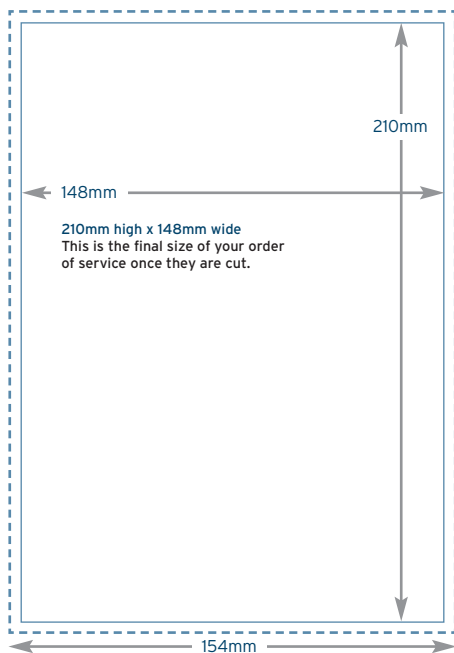

Stapled Order of Service

A5

Portrait or Landscape

LEFT PAGE