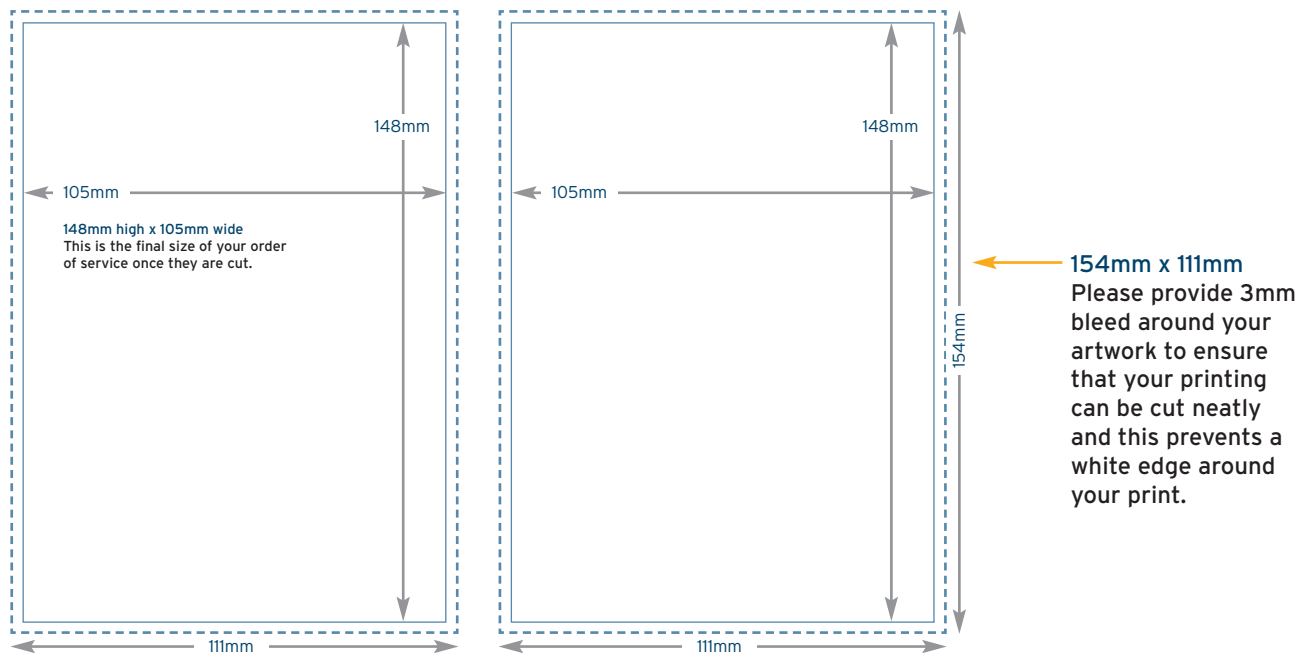

Stapled Order of Service

A6

Portrait or Landscape

LEFT PAGE

RIGHT PAGE

Open size: **210mm wide x 148mm deep**

Closed size: **105mm wide x 148mm deep**

For landscape order of service just swap x/y measurements.

Open size: **296mm wide x 210mm deep**

Closed size: **210mm wide x 297mm deep**

For landscape order of service just swap x/y measurements.

PLEASE NOTE

Ensure you submit all pages separately but in one PDF file.

Stapled Order of Service

150x150_{mm}

Square

LEFT PAGE

RIGHT PAGE

Open size: **300mm wide x 150mm deep**

Closed size: **150mm wide x 150mm deep**

For landscape order of service
just swap x/y measurements.

Stapled Order of Service

210x210_{mm} Square

LEFT PAGE

RIGHT PAGE

Open size: **420mm wide x 210mm deep**

Closed size: **210mm wide x 210mm deep**

For landscape order of service
just swap x/y measurements.

PLEASE NOTE