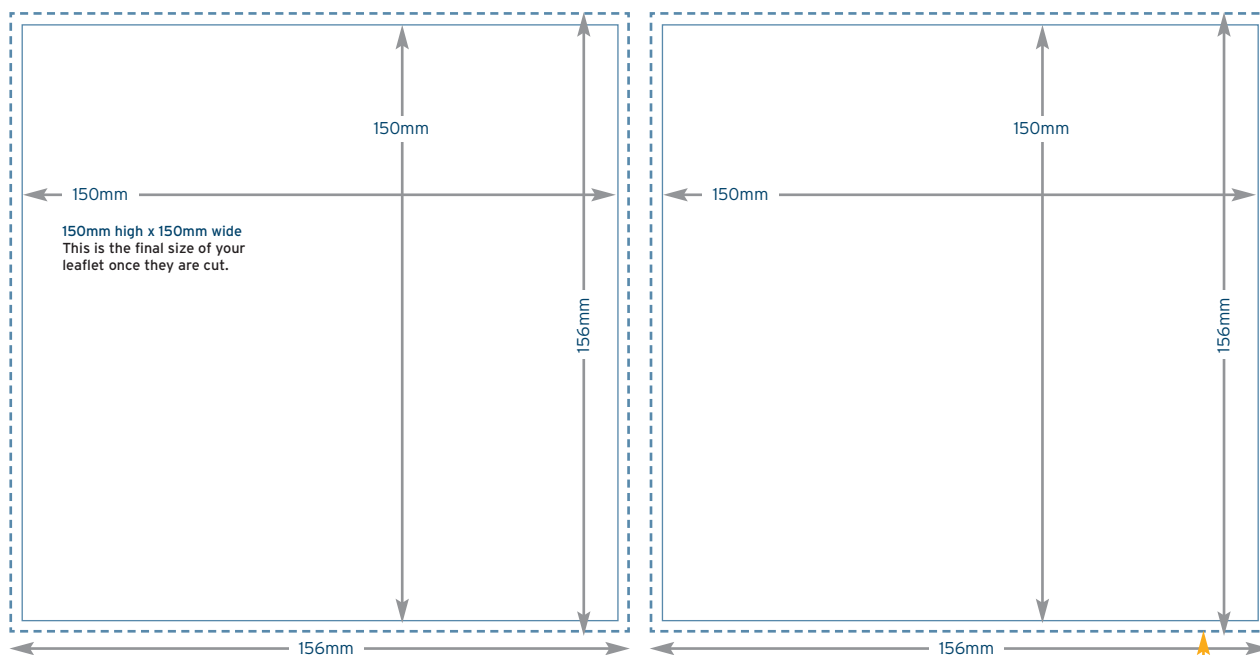

Stapled Order of Service

A6

Portrait or Landscape

LEFT PAGE

RIGHT PAGE

Open size: **210mm wide x 148mm deep**

Closed size: **105mm wide x 148mm deep**

For landscape order of service just swap x/y measurements.

Stapled Order of Service

DL

Portrait or Landscape

Open size: **198mm wide x 210mm deep**

Closed size: **99mm wide x 210mm deep**

For landscape order of service just swap x/y measurements.

PLEASE NOTE

Ensure you submit all pages separately but in one PDF file.

Stapled Order of Service

150x150_{mm}

Square

LEFT PAGE

RIGHT PAGE

Open size: **300mm wide x 150mm deep**

Closed size: **150mm wide x 150mm deep**

For landscape order of service
just swap x/y measurements.

Stapled Order of Service

210x210_{mm} Square

LEFT PAGE

RIGHT PAGE

Open size: **420mm wide x 210mm deep**

Closed size: **210mm wide x 210mm deep**

For landscape order of service
just swap x/y measurements.

PLEASE NOTE