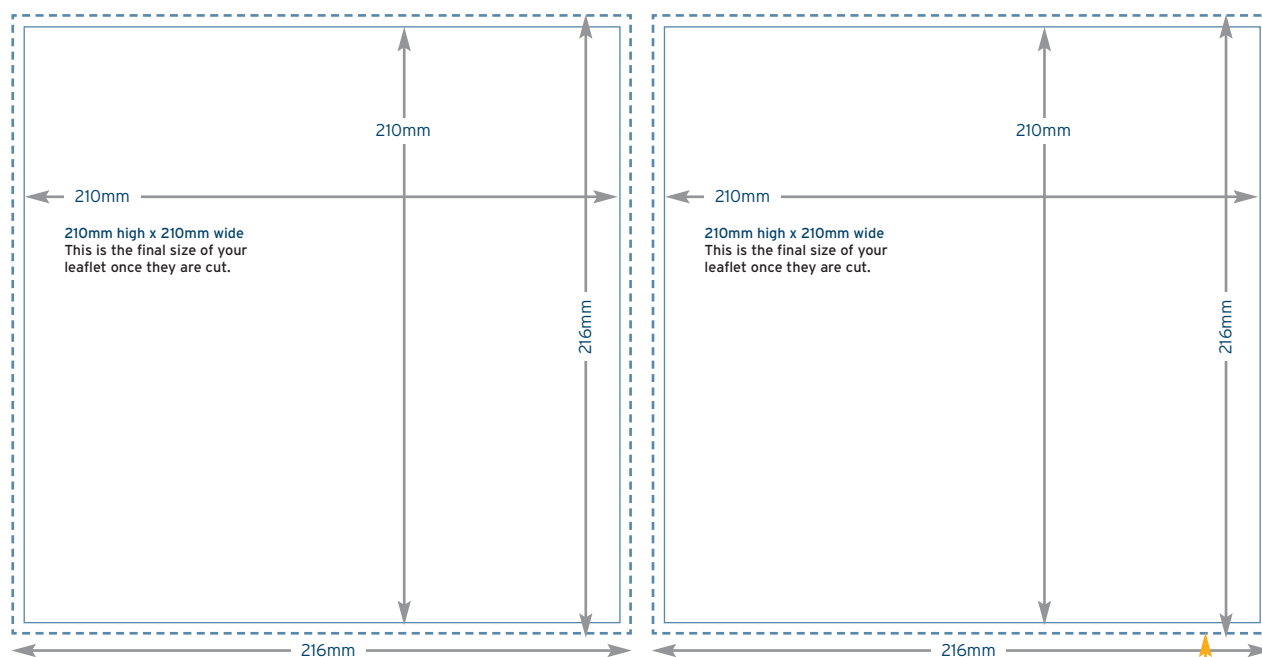

Stapled Order of Service

A6

Portrait or Landscape

LEFT PAGE

RIGHT PAGE

Open size: **210mm wide x 148mm deep**

Closed size: **105mm wide x 148mm deep**

For landscape order of service just swap x/y measurements.

Open size: **296mm wide x 210mm deep**

Closed size: **148mm wide x 210mm deep**

For landscape order of service just swap x/y measurements.

PLEASE NOTE

Ensure you submit all pages separately but in one PDF file.

Stapled Order of Service

150x150_{mm}

Square

LEFT PAGE

RIGHT PAGE

Open size: **300mm wide x 150mm deep**

Closed size: **150mm wide x 150mm deep**

For landscape order of service
just swap x/y measurements.

Stapled Order of Service

210x210_{mm} Square

LEFT PAGE

RIGHT PAGE

Open size: **420mm wide x 210mm deep**

Closed size: **210mm wide x 210mm deep**

For landscape order of service
just swap x/y measurements.

PLEASE NOTE