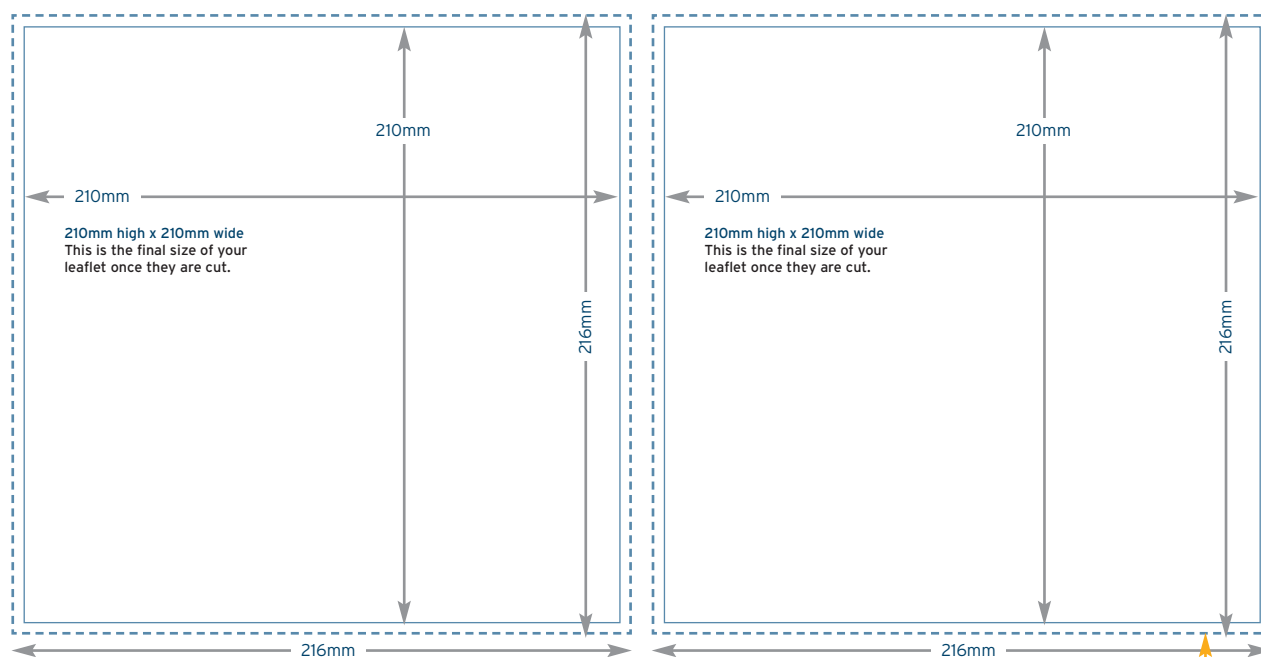

Open size: **296mm wide x 210mm deep**

Closed size: **148mm wide x 210mm deep**

For landscape order of service just swap x/y measurements.

## 150x150<sub>mm</sub> Square

LEFT PAGE

RIGHT PAGE

Open size: **300mm wide x 150mm deep**

Closed size: **150mm wide x 150mm deep**

For landscape order of service  
just swap x/y measurements.

# 210x210<sub>mm</sub>

## Square

LEFT PAGE

RIGHT PAGE

Open size: **420mm wide x 210mm deep**

Closed size: **210mm wide x 210mm deep**

For landscape order of service  
just swap x/y measurements.