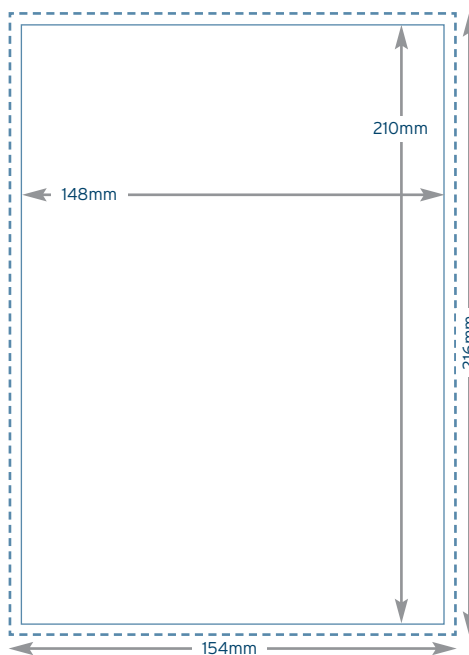

RIGHT PAGE

216mm x 154mm
Please provide 3mm bleed around your artwork to ensure that your printing can be cut neatly and this prevents a white edge around your print.

Open size: **296mm wide x 210mm deep**

Closed size: **148mm wide x 210mm deep**

For landscape order of service just swap x/y measurements.

PLEASE NOTE

Ensure you submit all pages separately but in one PDF file.

Everything will be okay as long as you submit the pages in the right order i.e. 1, 2, 3, 4 etc. (minimum of 8, and multiples of 4).

Please **DO NOT** submit pages as spreads (pages next to each other).