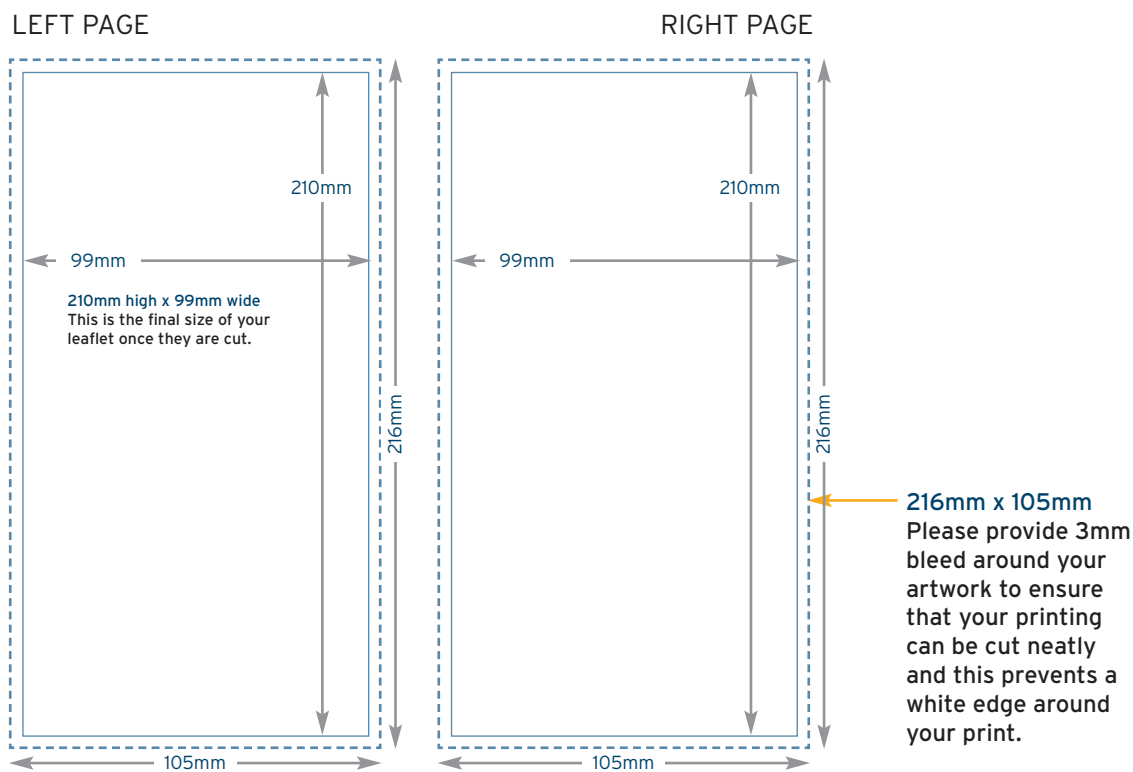

Open size: **296mm wide x 210mm deep**

Closed size: **148mm wide x 210mm deep**

For landscape order of service just swap x/y measurements.

## Portrait only

LEFT PAGE

RIGHT PAGE

Open size: **296mm wide x 210mm deep**

Closed size: **210mm wide x 297mm deep**

For landscape order of service just swap x/y measurements.

## Portrait or Landscape

Open size: **198mm wide x 210mm deep**

Closed size: **99mm wide x 210mm deep**

For landscape order of service just swap x/y measurements.

## 150x150<sub>mm</sub> Square

LEFT PAGE

RIGHT PAGE

Open size: **300mm wide x 150mm deep**

Closed size: **150mm wide x 150mm deep**

For landscape order of service  
just swap x/y measurements.