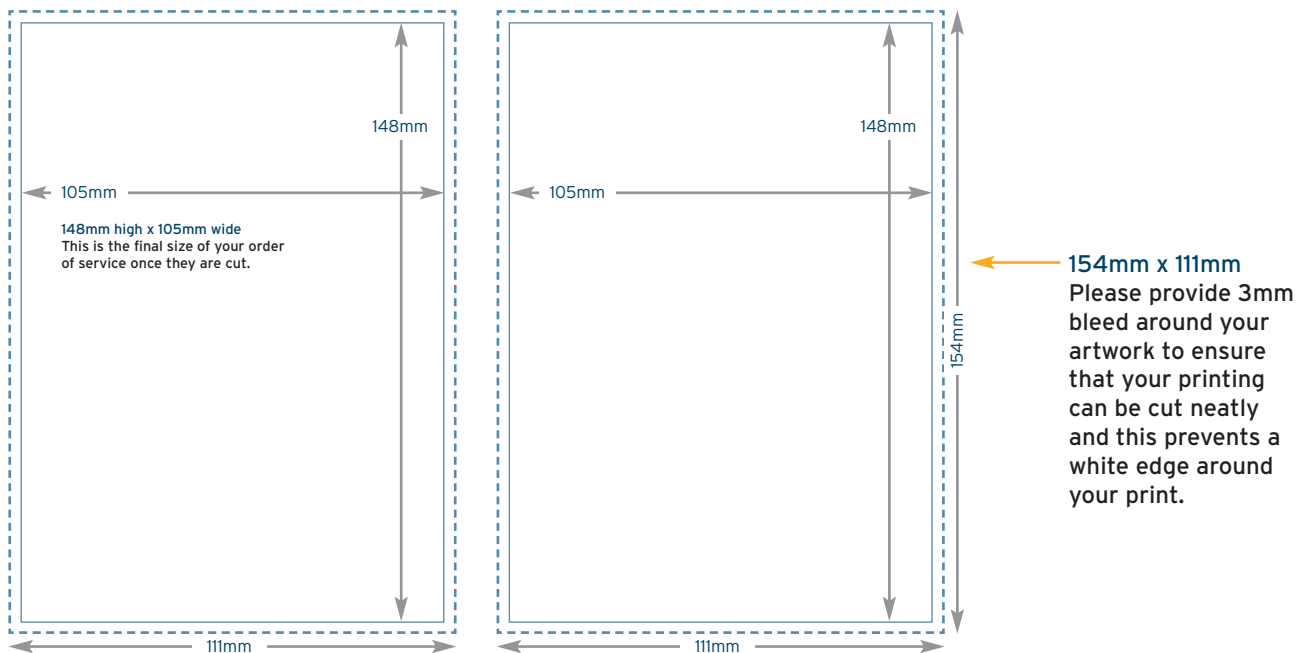

### Portrait or Landscape

LEFT PAGE

RIGHT PAGE

Open size: **210mm wide x 148mm deep**

Closed size: **105mm wide x 148mm deep**

For landscape order of service just swap x/y measurements.

Open size: **296mm wide x 210mm deep**

Closed size: **148mm wide x 210mm deep**

For landscape order of service just swap x/y measurements.

## Portrait only

LEFT PAGE

RIGHT PAGE

Open size: **296mm wide x 210mm deep**

Closed size: **210mm wide x 297mm deep**

For landscape order of service just swap x/y measurements.

## 150x150<sub>mm</sub> Square

LEFT PAGE

RIGHT PAGE

Open size: **300mm wide x 150mm deep**

Closed size: **150mm wide x 150mm deep**

For landscape order of service  
just swap x/y measurements.