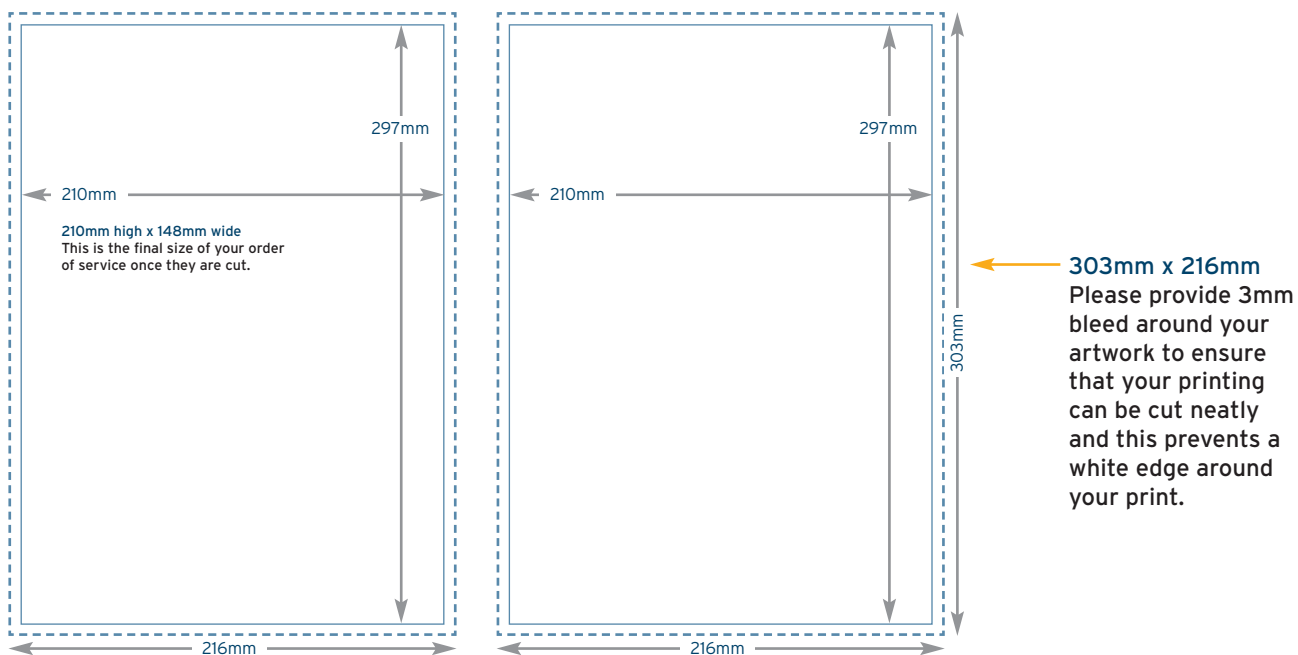

Stapled Booklets

A4

Portrait only

LEFT PAGE

RIGHT PAGE

Open size: **296mm wide x 210mm deep**

Closed size: **210mm wide x 297mm deep**

For landscape order of service just swap x/y measurements.

PLEASE NOTE

Ensure you submit all pages separately but in one PDF file.

Everything will be okay as long as you submit the pages in the right order
i.e. 1, 2, 3, 4 etc. (minimum of 8, and multiples of 4).

Please **DO NOT** submit pages as spreads (pages next to each other).