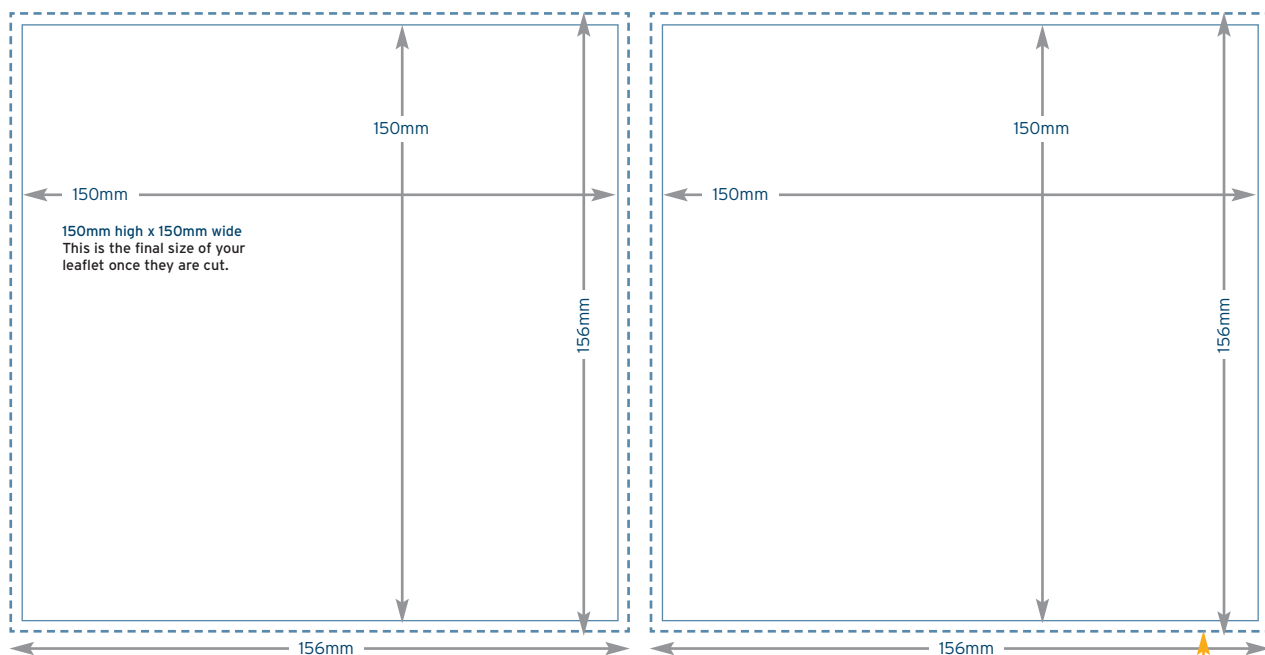

Open size: **296mm wide x 210mm deep**

Closed size: **148mm wide x 210mm deep**

For landscape order of service just swap x/y measurements.

## Portrait or Landscape

Open size: **198mm wide x 210mm deep**

Closed size: **99mm wide x 210mm deep**

For landscape order of service just swap x/y measurements.

## 150x150<sub>mm</sub> Square

LEFT PAGE

RIGHT PAGE

Open size: **300mm wide x 150mm deep**

Closed size: **150mm wide x 150mm deep**

For landscape order of service  
just swap x/y measurements.

## Square

LEFT PAGE

RIGHT PAGE

Open size: **420mm wide x 210mm deep**

Closed size: **210mm wide x 210mm deep**

For landscape order of service  
just swap x/y measurements.