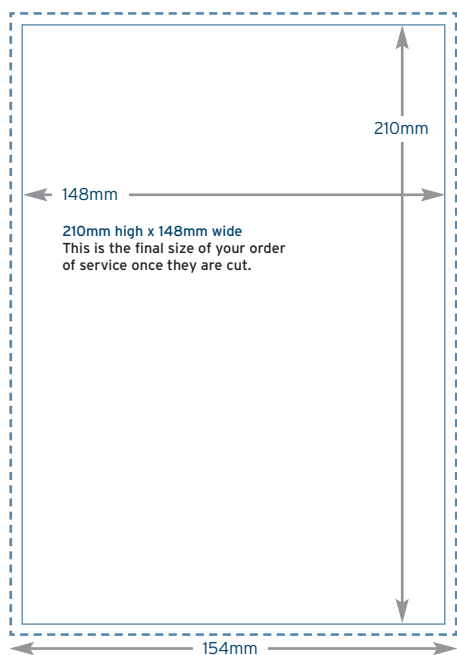

Stapled Booklets

A5

Portrait or Landscape

LEFT PAGE