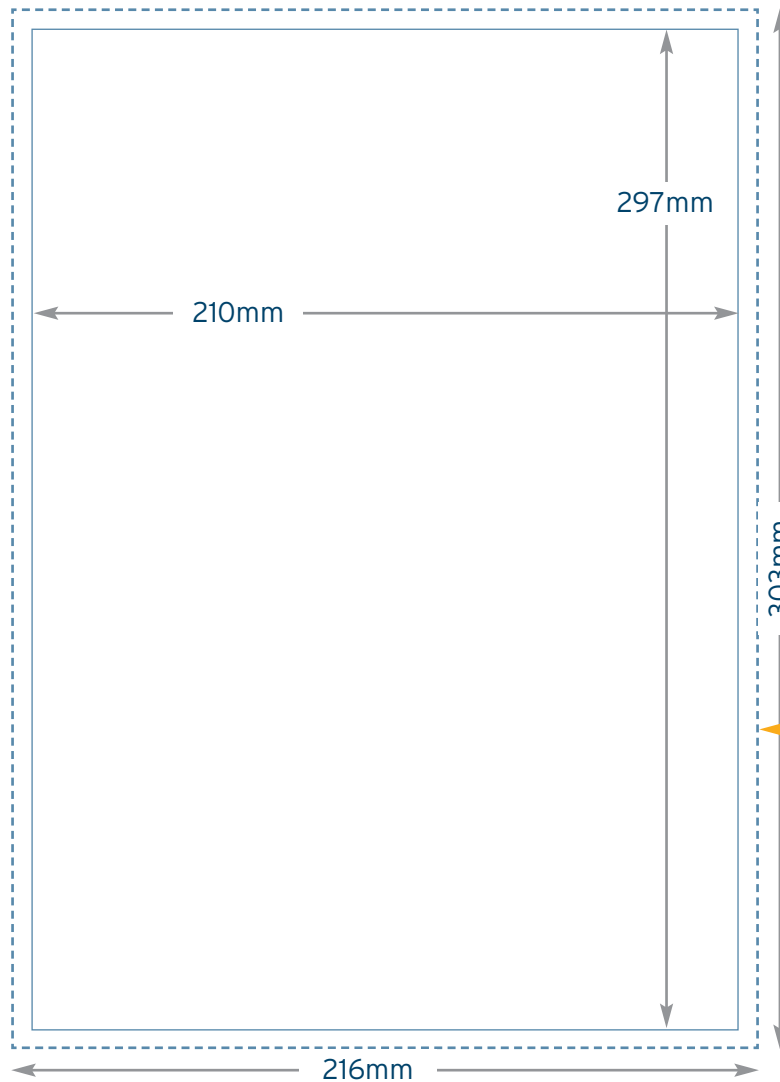

Show Cards Template

A2/A1/A0

A2 = 420x594mm

A1 = 594x841mm

A0 = 841x1189mm

PLEASE NOTE

Produce your artwork as A4 (297mm x 210mm) - we will enlarge your artwork when we print your table plan.

BLEED

Please provide 3mm bleed around your artwork to ensure that your printing can be cut neatly and this prevents a white edge around your print.