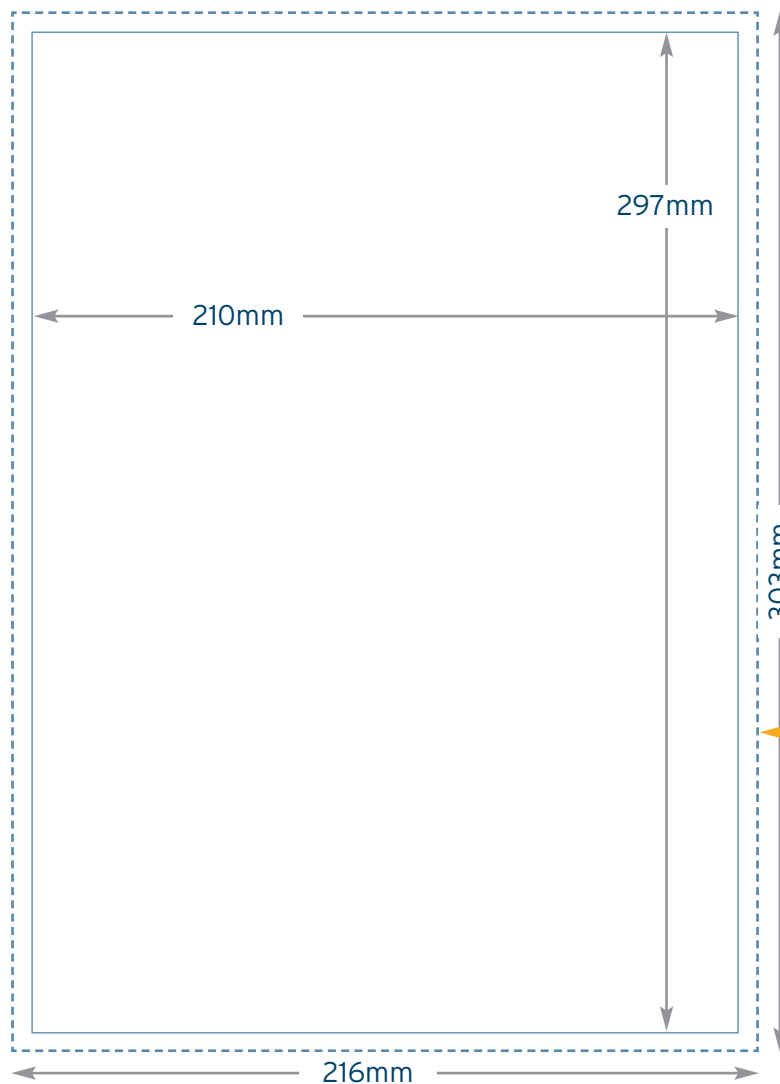

Poster Template

A4/A3/A2/A1/A0

A4 = 210x297mm
A3 = 297x420mm
A2 = 420x594mm
A1 = 594x841mm
A0 = 841x1189mm

PLEASE NOTE

Produce your artwork as A4 (297mm x 210mm) - we will enlarge your artwork when we print your posters.

BLEED

Please provide 3mm bleed around your artwork to ensure that your printing can be cut neatly and this prevents a white edge around your print.