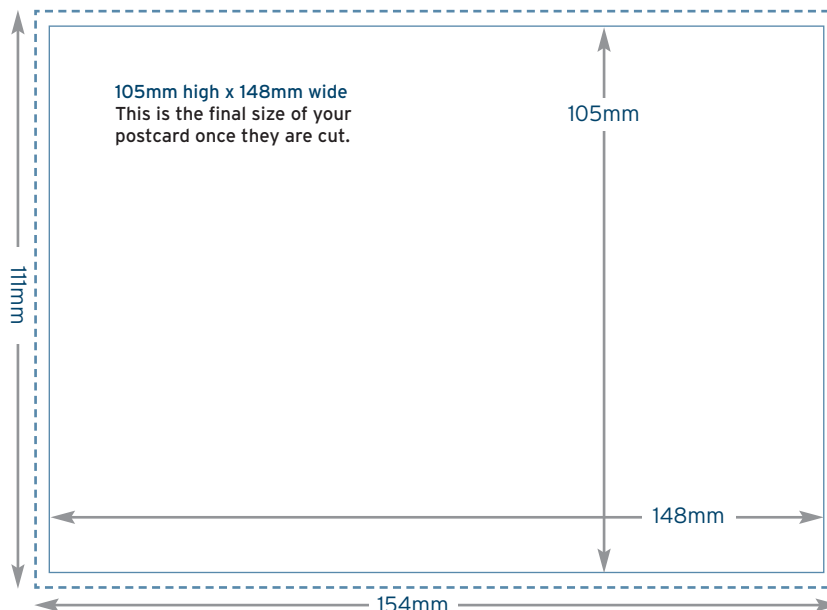

## Portrait

154mm x 111mm  
Please provide 3mm bleed around your artwork to ensure that your printing can be cut neatly and this prevents a white edge around your print.

## Landscape

111mm x 154mm  
Please provide 3mm bleed around your artwork to ensure that your printing can be cut neatly and this prevents a white edge around your print.

## Landscape

154mm x 216mm  
Please provide 3mm bleed around your artwork to ensure that your printing can be cut neatly and this prevents a white edge around your print.

# 150x150<sub>mm</sub>