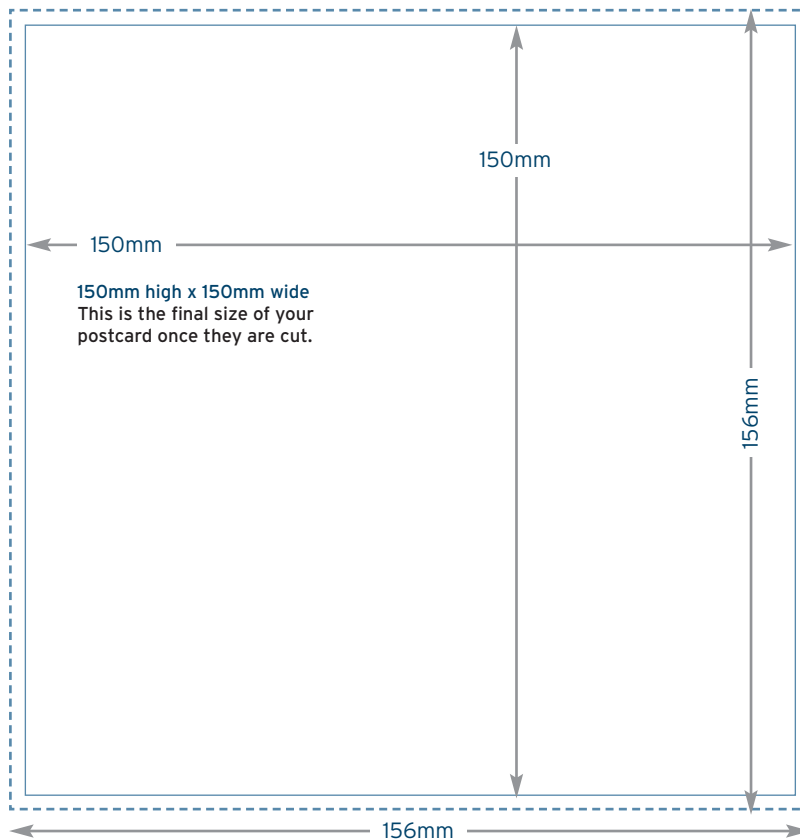

## Portrait

216mm x 154mm  
Please provide 3mm bleed around your artwork to ensure that your printing can be cut neatly and this prevents a white edge around your print.

## Landscape

154mm x 216mm  
Please provide 3mm bleed around your artwork to ensure that your printing can be cut neatly and this prevents a white edge around your print.

# 150x150<sub>mm</sub>

## Square

156mm x 156mm  
Please provide 3mm bleed around your artwork to ensure that your printing can be cut neatly and this prevents a white edge around your print.