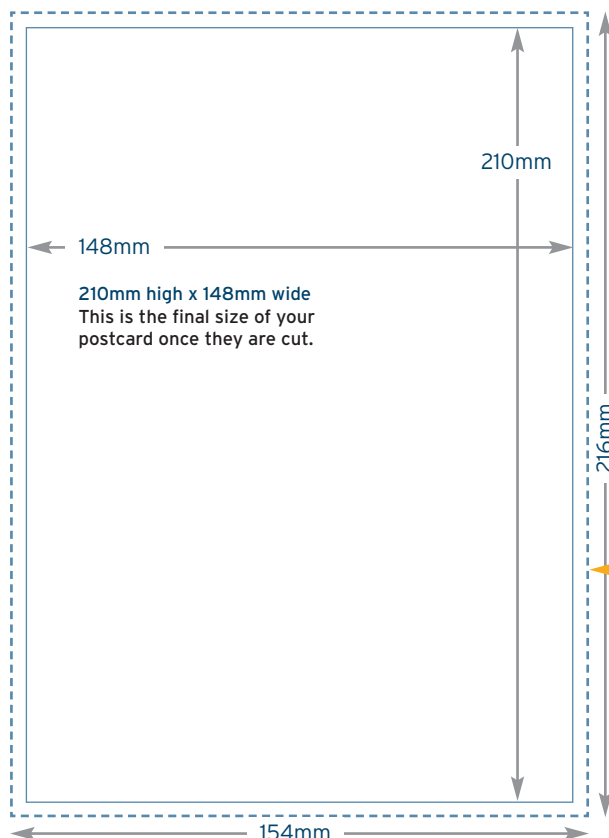

## Landscape

111mm x 154mm  
Please provide 3mm bleed around your artwork to ensure that your printing can be cut neatly and this prevents a white edge around your print.

## Portrait

216mm x 154mm  
Please provide 3mm bleed around your artwork to ensure that your printing can be cut neatly and this prevents a white edge around your print.

## Landscape

154mm x 216mm  
Please provide 3mm bleed around your artwork to ensure that your printing can be cut neatly and this prevents a white edge around your print.

# 150x150<sub>mm</sub>