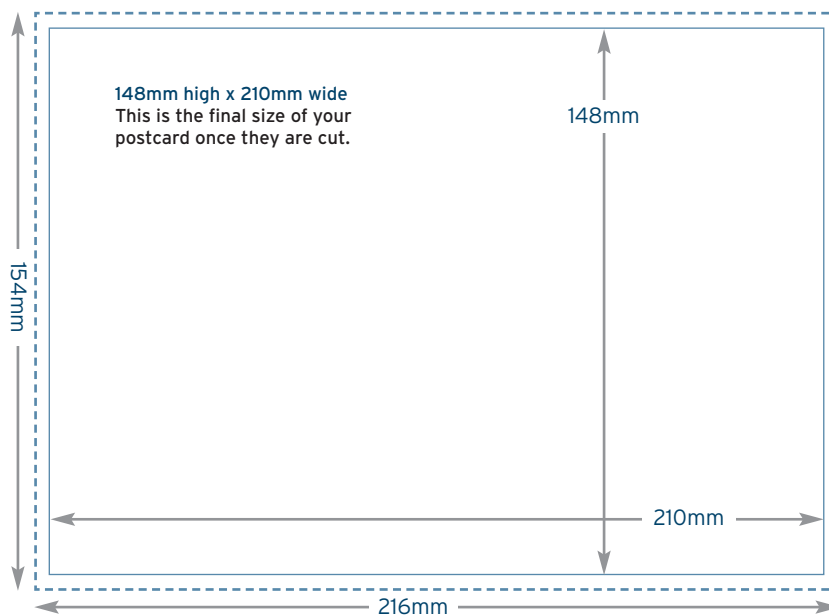

## Landscape

111mm x 154mm  
Please provide 3mm bleed around your artwork to ensure that your printing can be cut neatly and this prevents a white edge around your print.

## Portrait

216mm x 154mm  
Please provide 3mm bleed around your artwork to ensure that your printing can be cut neatly and this prevents a white edge around your print.

## Landscape

154mm x 216mm  
Please provide 3mm bleed around your artwork to ensure that your printing can be cut neatly and this prevents a white edge around your print.

# 150x150<sub>mm</sub>