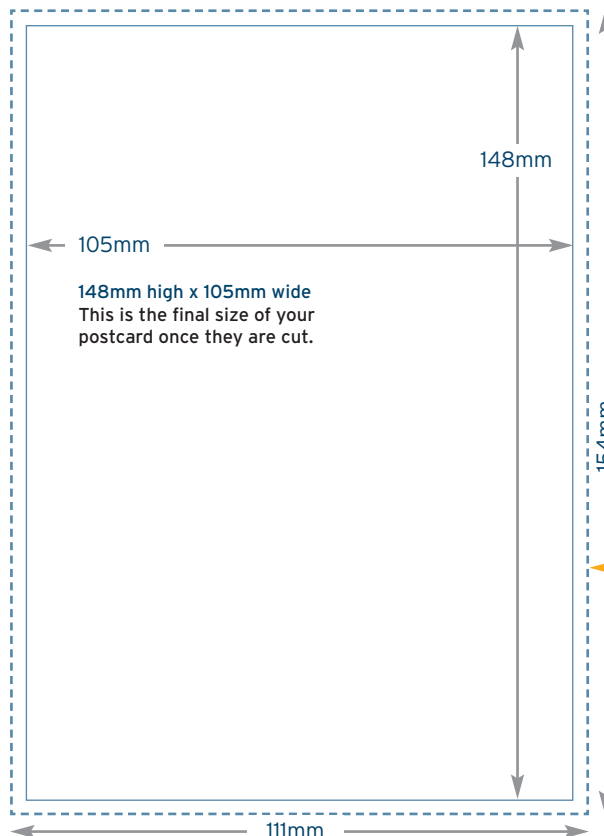

## Portrait

154mm x 111mm  
Please provide 3mm bleed around your artwork to ensure that your printing can be cut neatly and this prevents a white edge around your print.

## Landscape

111mm x 154mm  
Please provide 3mm bleed around your artwork to ensure that your printing can be cut neatly and this prevents a white edge around your print.

## Landscape

154mm x 216mm  
Please provide 3mm bleed around your artwork to ensure that your printing can be cut neatly and this prevents a white edge around your print.

# 150x150<sub>mm</sub>