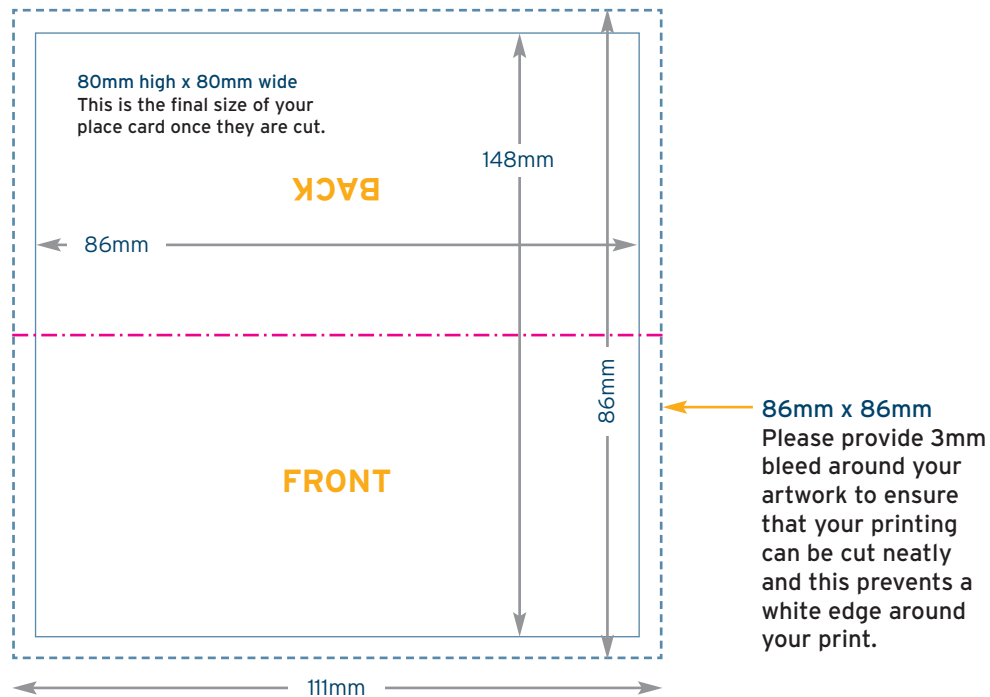

Place Cards

40x80_{mm}

Once folded the finished size is: **40mm high x 80mm wide**

Flat size: **80mm high x 80mm wide**