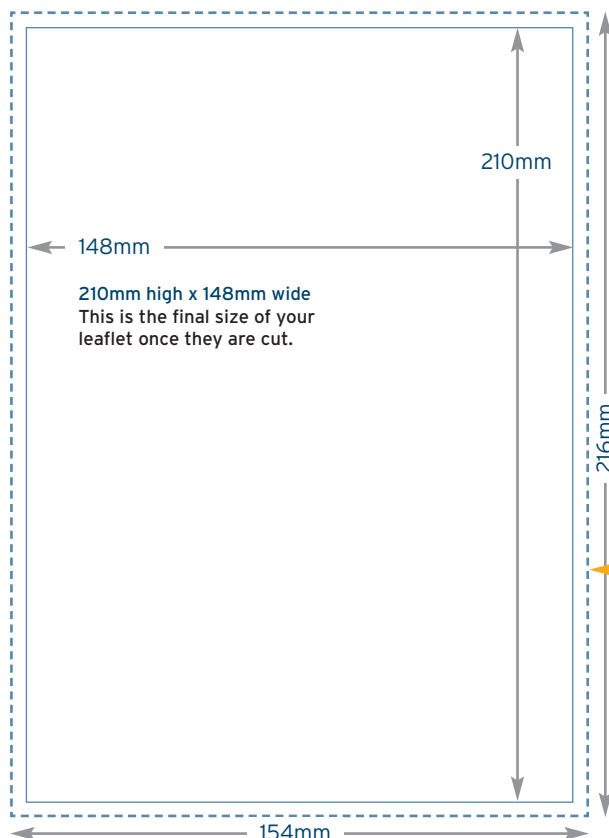

Portrait

216mm x 154mm
Please provide 3mm bleed around your artwork to ensure that your printing can be cut neatly and this prevents a white edge around your print.