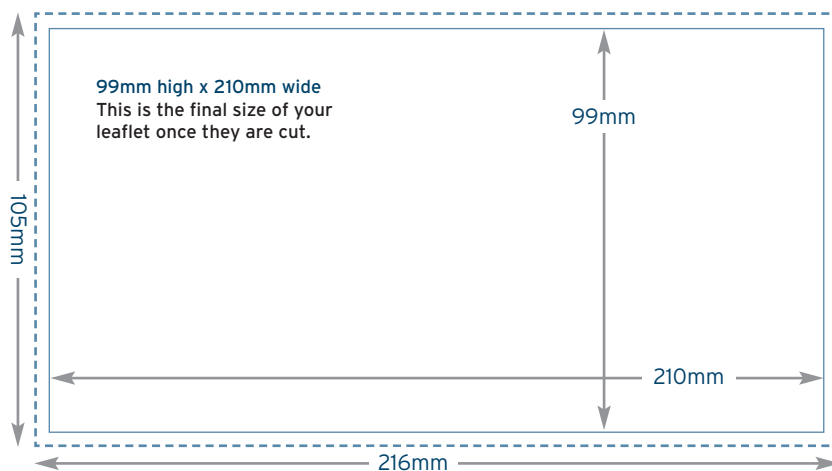

Landscape

105mm x 216mm
Please provide 3mm bleed around your artwork to ensure that your printing can be cut neatly and this prevents a white edge around your print.