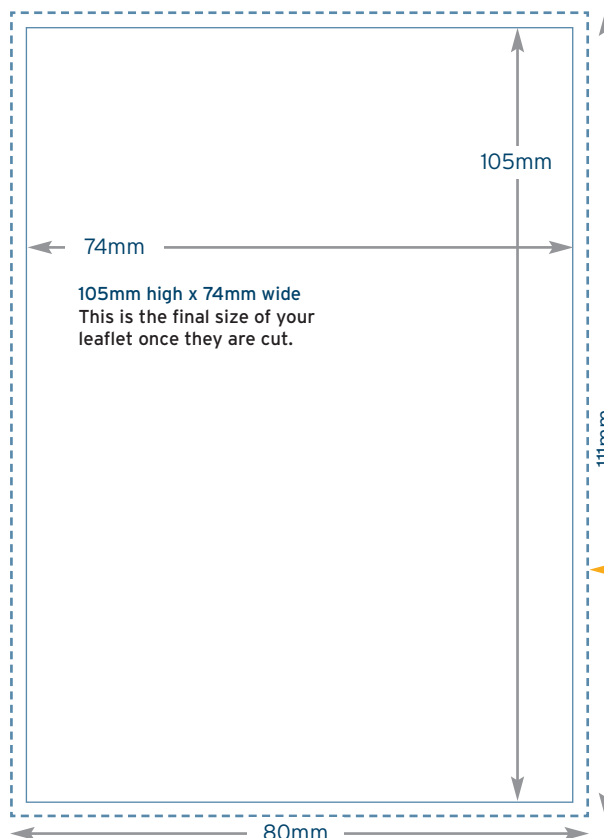

### Portrait

111mm x 80mm  
Please provide 3mm bleed around your artwork to ensure that your printing can be cut neatly and this prevents a white edge around your print.

# 150x150<sub>mm</sub>

## Square

150mm high x 150mm wide  
This is the final size of your  
leaflet once they are cut.

156mm x 156mm  
Please provide 3mm  
bleed around your  
artwork to ensure  
that your printing  
can be cut neatly  
and this prevents a  
white edge around  
your print.

# 210x210<sub>mm</sub>