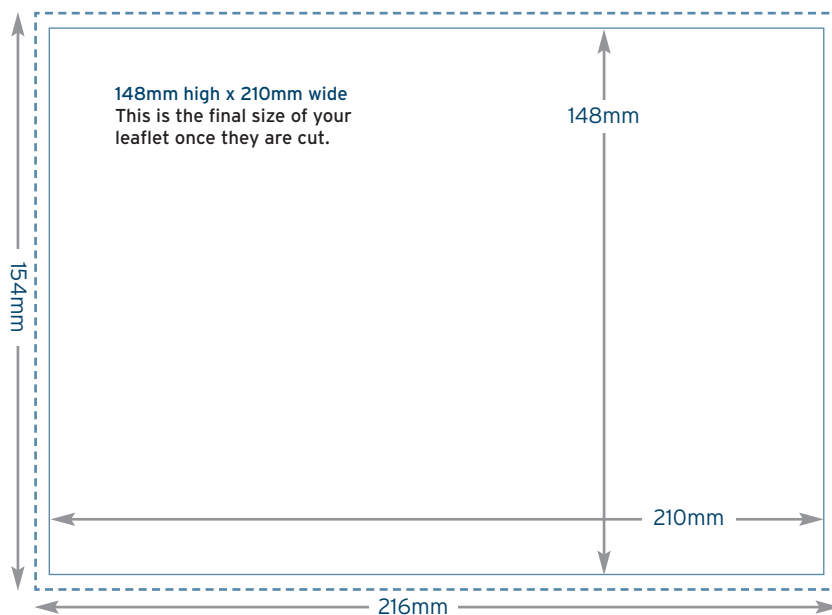

Landscape

154mm x 216mm
Please provide 3mm bleed around your artwork to ensure that your printing can be cut neatly and this prevents a white edge around your print.