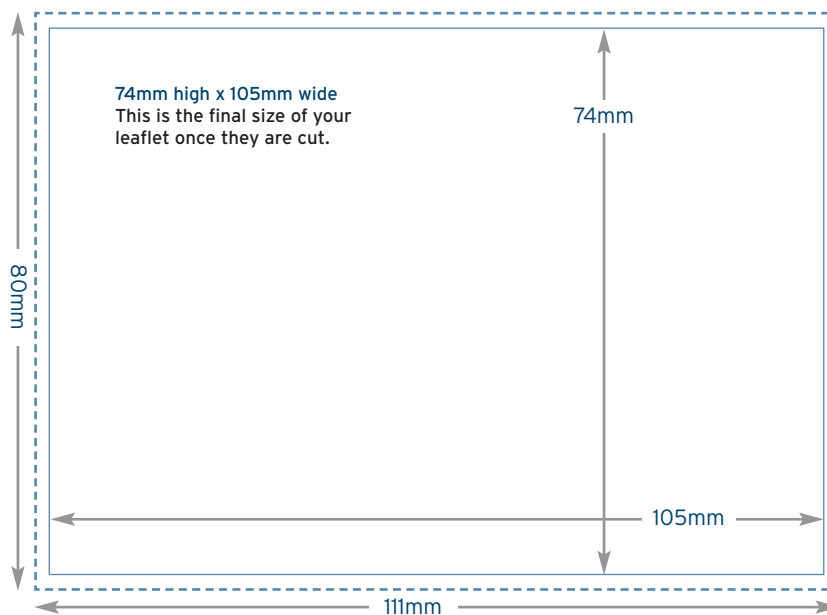

Landscape

80mm x 111mm
Please provide 3mm bleed around your artwork to ensure that your printing can be cut neatly and this prevents a white edge around your print.