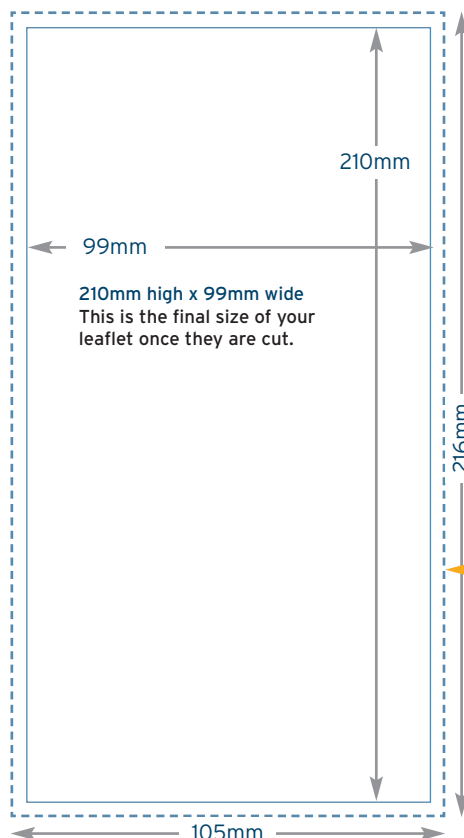

Portrait

216mm x 105mm
Please provide 3mm bleed around your artwork to ensure that your printing can be cut neatly and this prevents a white edge around your print.