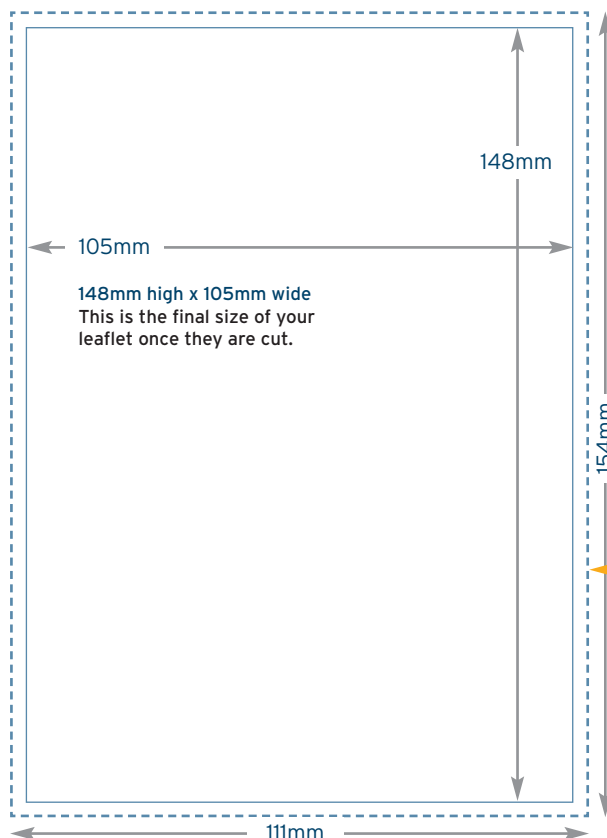

Portrait

154mm x 111mm
Please provide 3mm bleed around your artwork to ensure that your printing can be cut neatly and this prevents a white edge around your print.