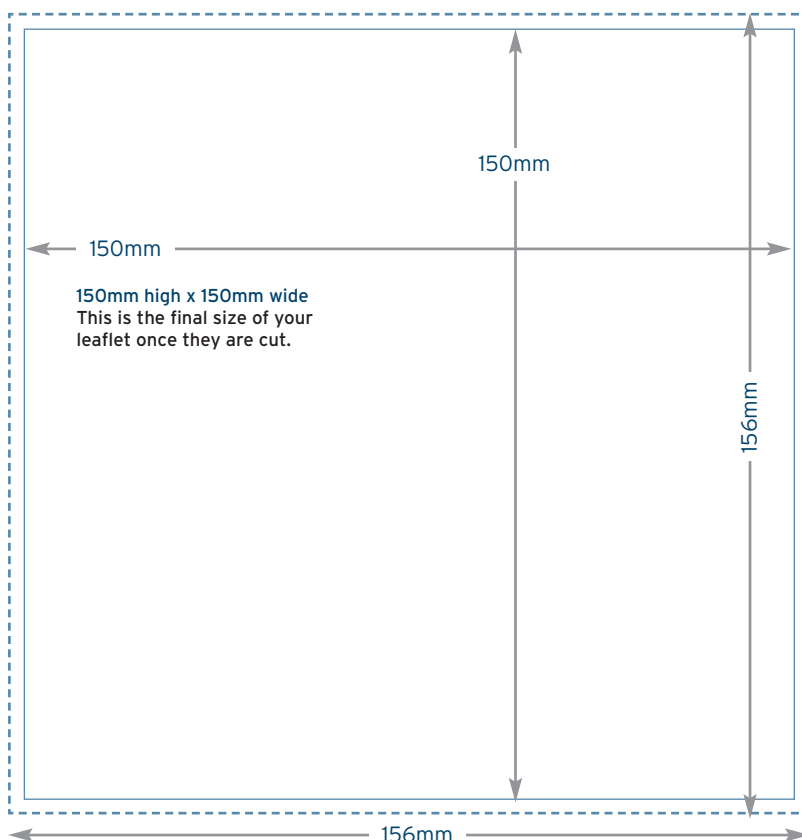

### Landscape

105mm x 216mm  
Please provide 3mm bleed around your artwork to ensure that your printing can be cut neatly and this prevents a white edge around your print.

# 150x150<sub>mm</sub>

## Square

150mm high x 150mm wide  
This is the final size of your  
leaflet once they are cut.

156mm x 156mm  
Please provide 3mm  
bleed around your  
artwork to ensure  
that your printing  
can be cut neatly  
and this prevents a  
white edge around  
your print.

# 210x210<sub>mm</sub>