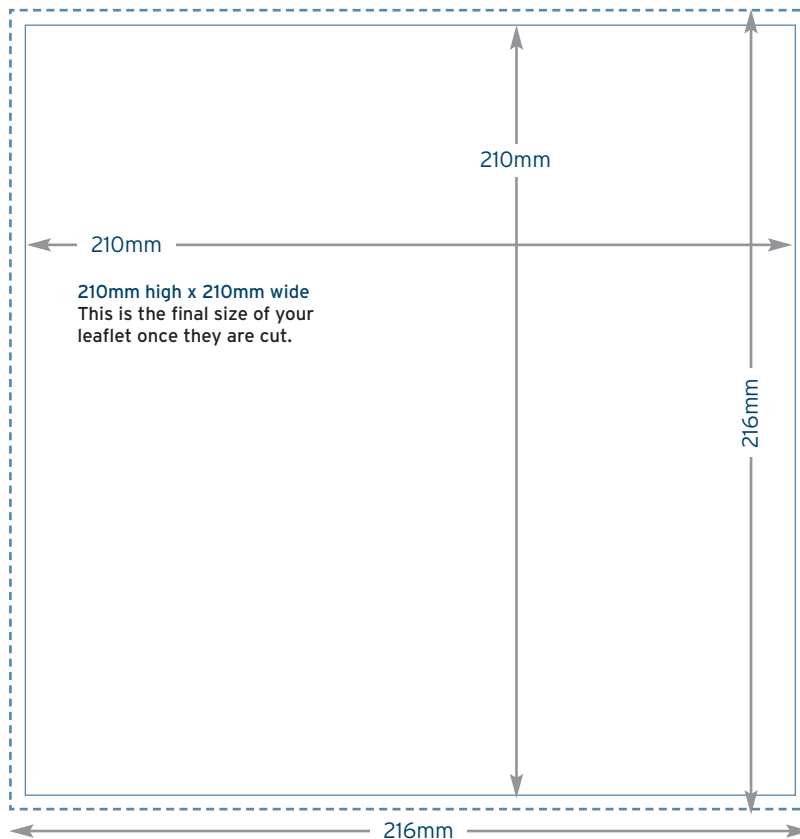

Square

216mm x 216mm
Please provide 3mm bleed around your artwork to ensure that your printing can be cut neatly and this prevents a white edge around your print.