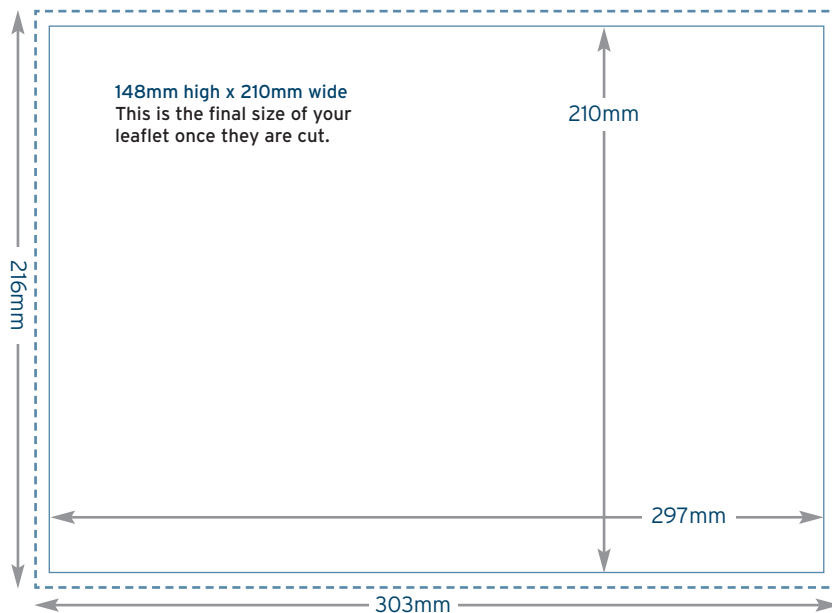

Landscape

216mm x 303mm
Please provide 3mm bleed around your artwork to ensure that your printing can be cut neatly and this prevents a white edge around your print.