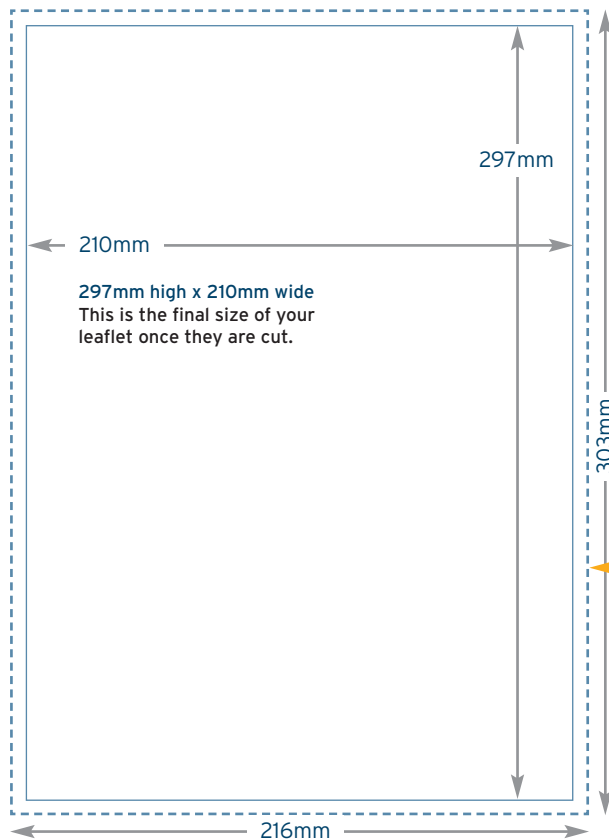

Portrait

303mm x 216mm
Please provide 3mm bleed around your artwork to ensure that your printing can be cut neatly and this prevents a white edge around your print.