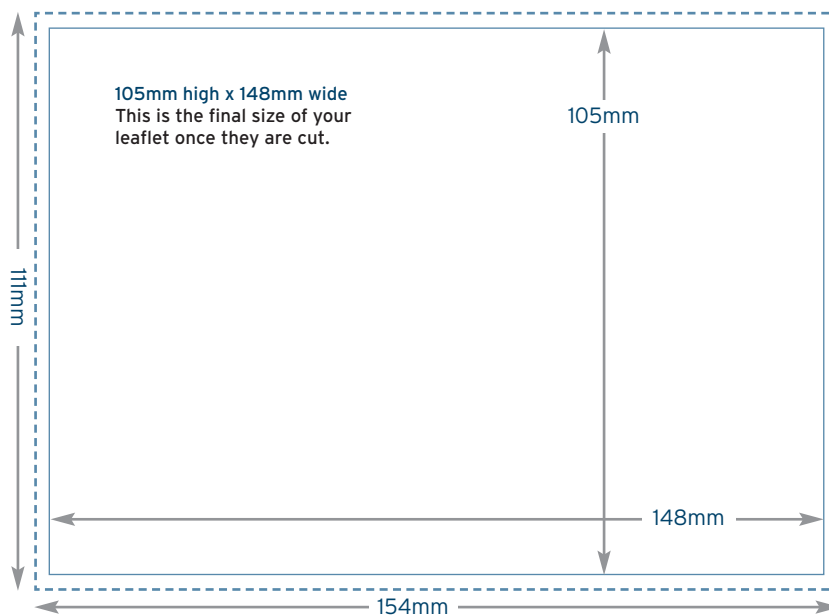

Landscape

111mm x 154mm
Please provide 3mm bleed around your artwork to ensure that your printing can be cut neatly and this prevents a white edge around your print.