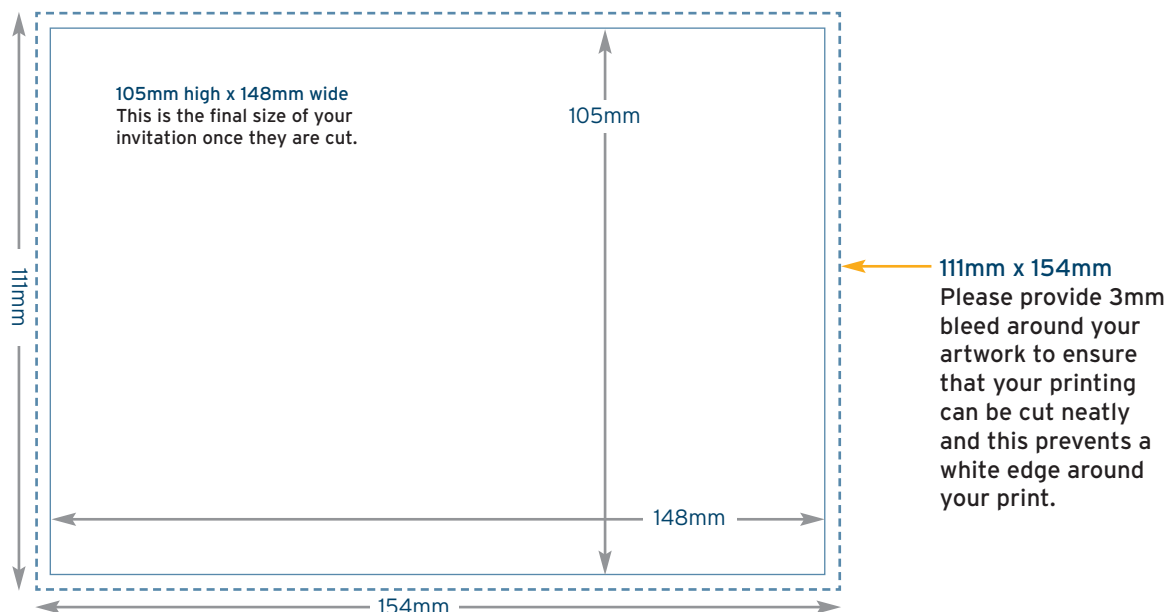

A6 148mm x 105mm

Portrait

Landscape

A5 210mm x 148mm

Portrait

216mm x 154mm
Please provide 3mm bleed around your artwork to ensure that your printing can be cut neatly and this prevents a white edge around your print.

Landscape

154mm x 216mm
Please provide 3mm bleed around your artwork to ensure that your printing can be cut neatly and this prevents a white edge around your print.

150x150_{mm}

Square

156mm x 156mm
Please provide 3mm bleed around your artwork to ensure that your printing can be cut neatly and this prevents a white edge around your print.