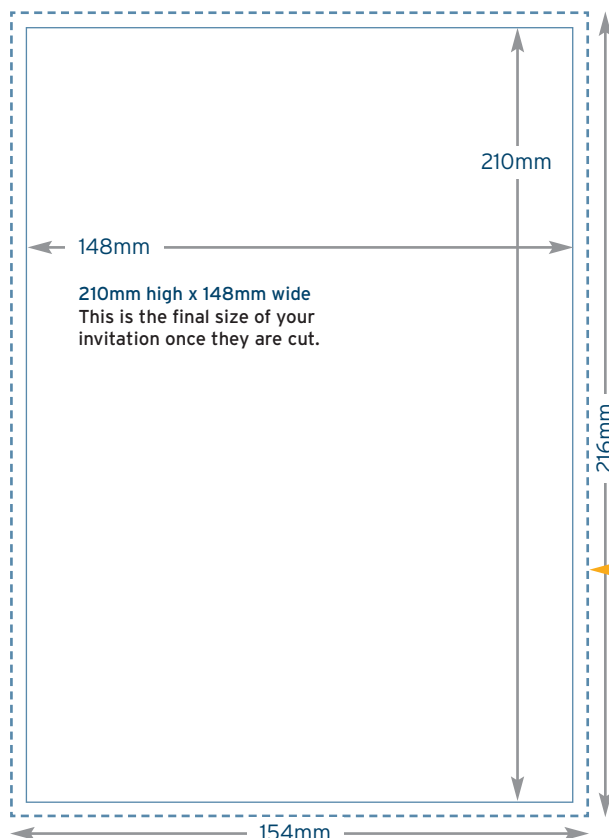

A6 148mm x 105mm

Portrait

Landscape

A5 210mm x 148mm

Portrait

216mm x 154mm
Please provide 3mm bleed around your artwork to ensure that your printing can be cut neatly and this prevents a white edge around your print.

Landscape

154mm x 216mm
Please provide 3mm bleed around your artwork to ensure that your printing can be cut neatly and this prevents a white edge around your print.

150x150_{mm}

Square

156mm x 156mm
Please provide 3mm bleed around your artwork to ensure that your printing can be cut neatly and this prevents a white edge around your print.