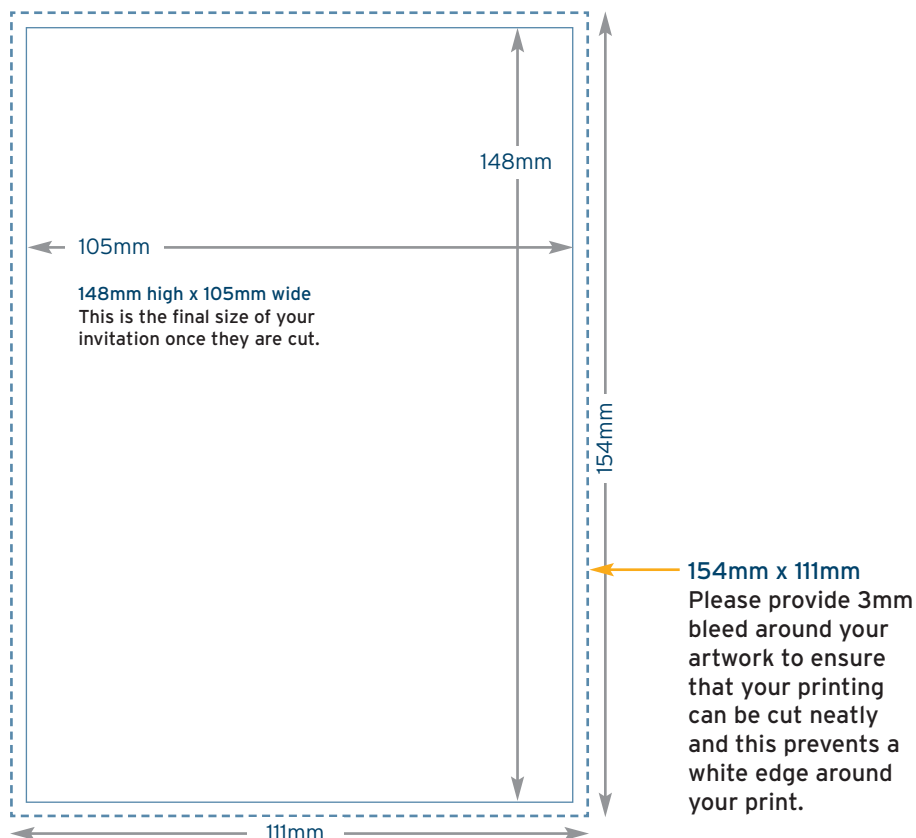

A6 148mm x 105mm

Portrait

Landscape

A5 210mm x 148mm

Portrait

216mm x 154mm
Please provide 3mm bleed around your artwork to ensure that your printing can be cut neatly and this prevents a white edge around your print.

Landscape

154mm x 216mm
Please provide 3mm bleed around your artwork to ensure that your printing can be cut neatly and this prevents a white edge around your print.

150x150_{mm}

Square

156mm x 156mm
Please provide 3mm bleed around your artwork to ensure that your printing can be cut neatly and this prevents a white edge around your print.