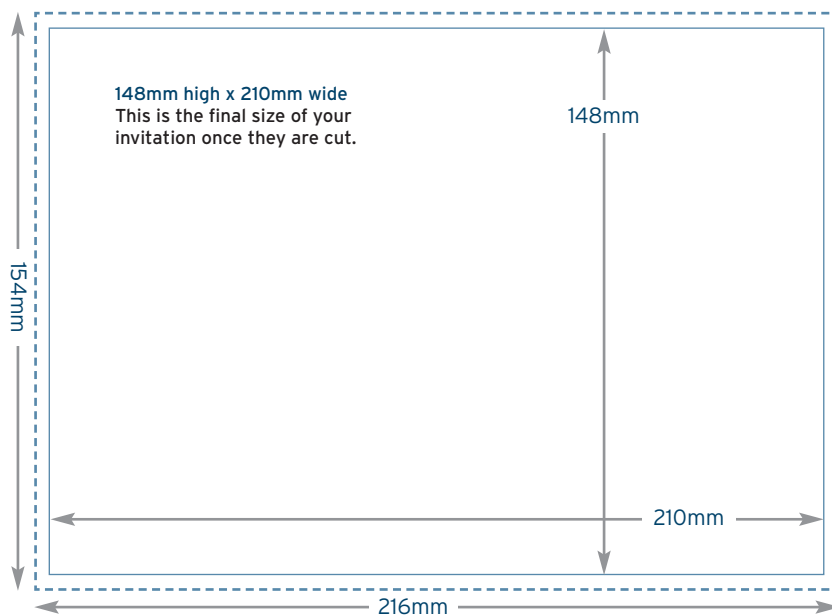

A6 148mm x 105mm

Portrait

Landscape

A5 210mm x 148mm

Portrait

216mm x 154mm
Please provide 3mm bleed around your artwork to ensure that your printing can be cut neatly and this prevents a white edge around your print.

Landscape

154mm x 216mm
Please provide 3mm bleed around your artwork to ensure that your printing can be cut neatly and this prevents a white edge around your print.

150x150_{mm}

Square

156mm x 156mm
Please provide 3mm bleed around your artwork to ensure that your printing can be cut neatly and this prevents a white edge around your print.