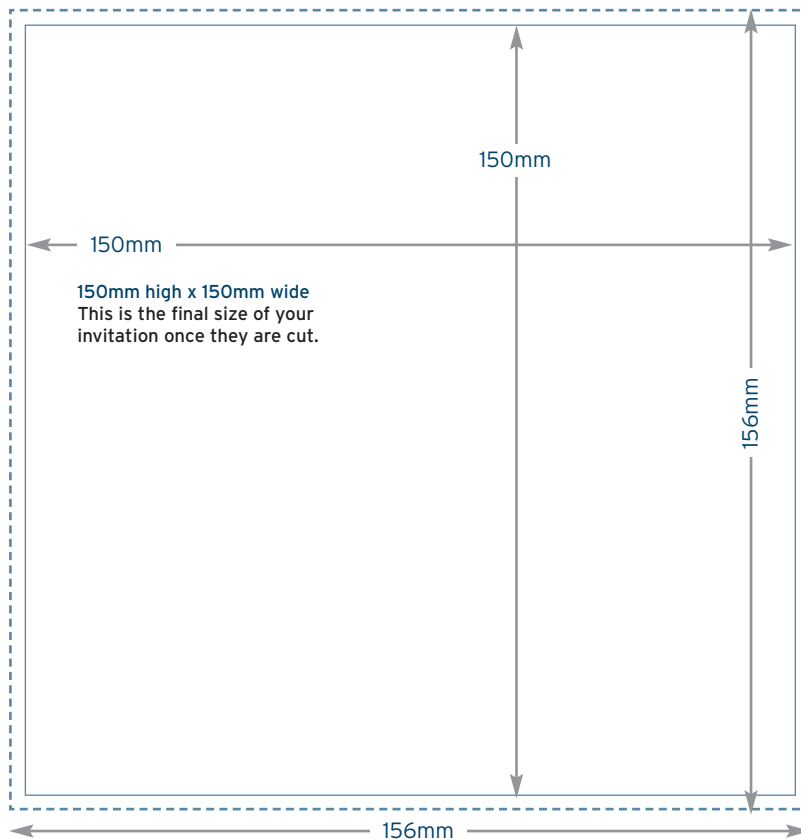

A6 148mm x 105mm

Portrait

Landscape

A5 210mm x 148mm

Portrait

216mm x 154mm
Please provide 3mm bleed around your artwork to ensure that your printing can be cut neatly and this prevents a white edge around your print.

Landscape

154mm x 216mm
Please provide 3mm bleed around your artwork to ensure that your printing can be cut neatly and this prevents a white edge around your print.

150x150_{mm}

Square

156mm x 156mm
Please provide 3mm bleed around your artwork to ensure that your printing can be cut neatly and this prevents a white edge around your print.