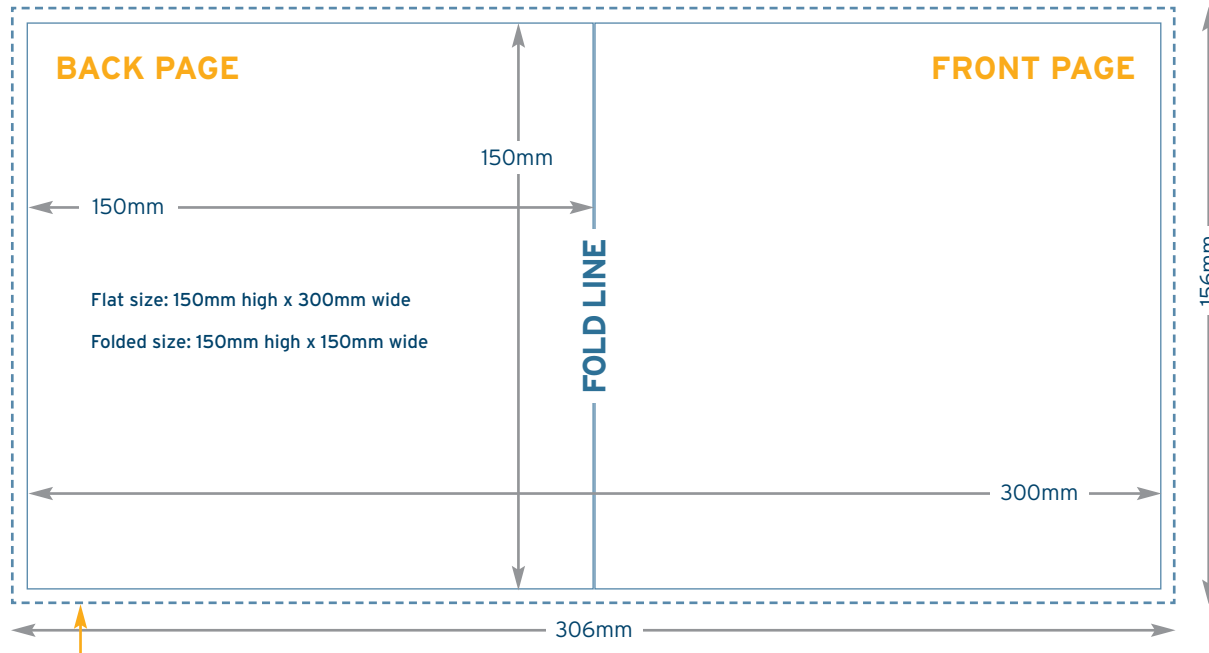

Greeting Card Template

150x150_{mm}

156mm x 303mm

Please provide 3mm bleed around your artwork to ensure that your printing can be cut neatly and this prevents a white edge around your print.