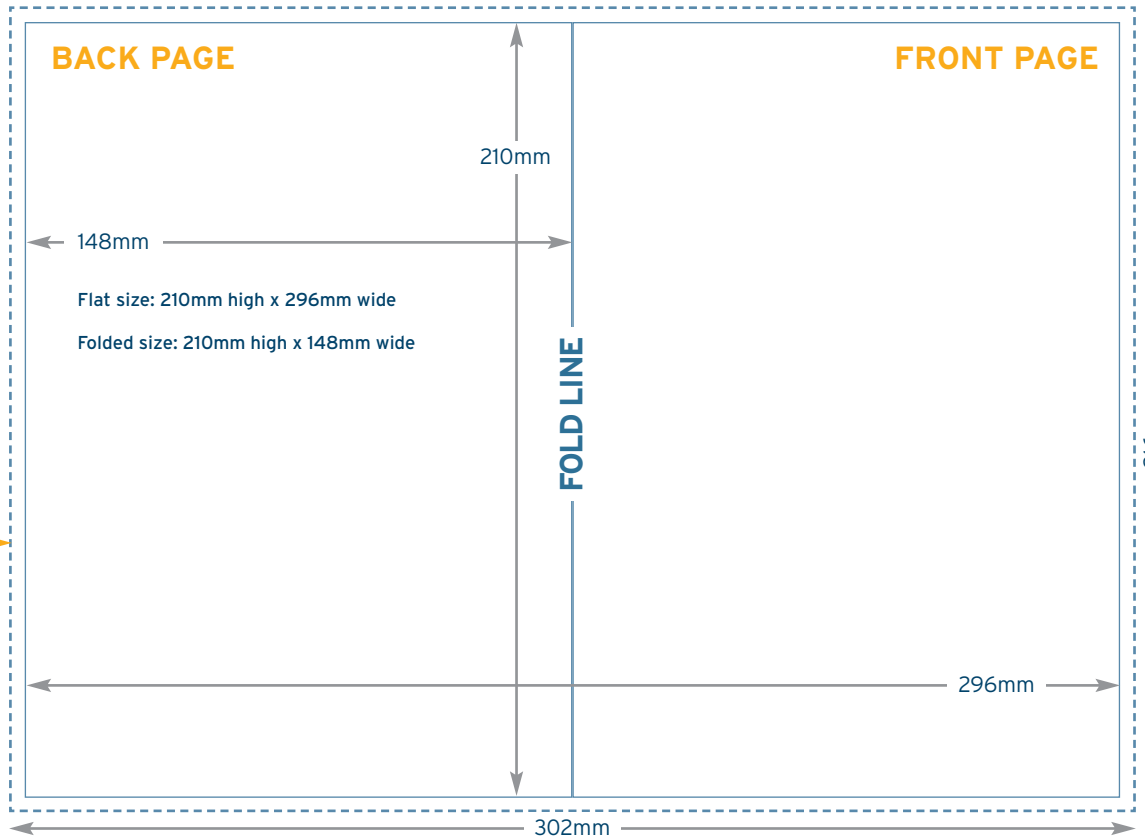

Greeting Card Template

A5 210mm x 148mm

Portrait/ Landscape

For landscape
version please rotate
90° clockwise.

216mm x 302mm
Please provide 3mm
bleed around your
artwork to ensure
that your printing
can be cut neatly
and this prevents a
white edge around
your print.