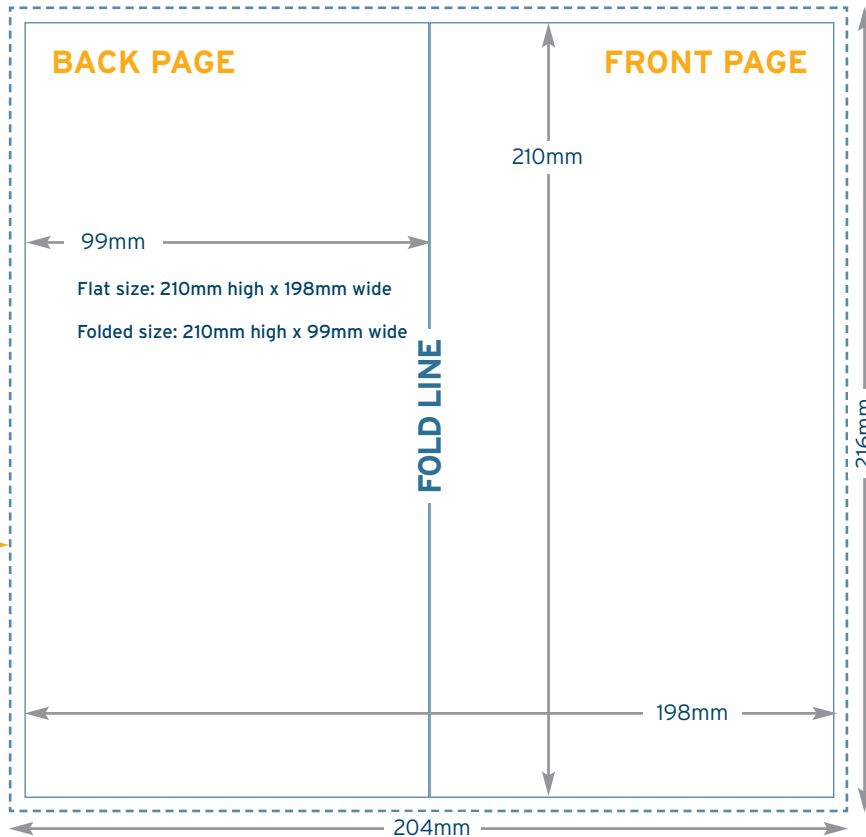

Greeting Card Template

DL 210mm x 99mm

Portrait/ Landscape

For landscape
version please rotate
90° clockwise.

216mm x 204mm
Please provide 3mm
bleed around your
artwork to ensure
that your printing
can be cut neatly
and this prevents a
white edge around
your print.