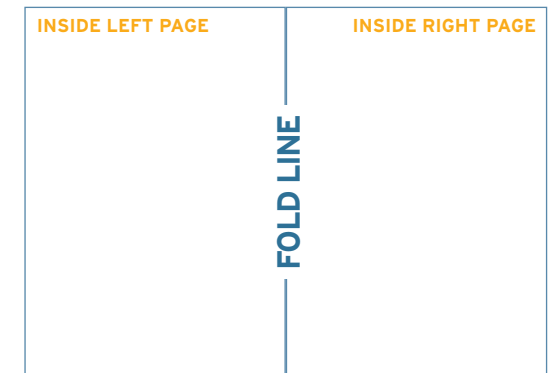

Greeting Card Template

A4 297mm x 210mm (landscape only)

For the inside pages the dimensions apply as front/back pages.