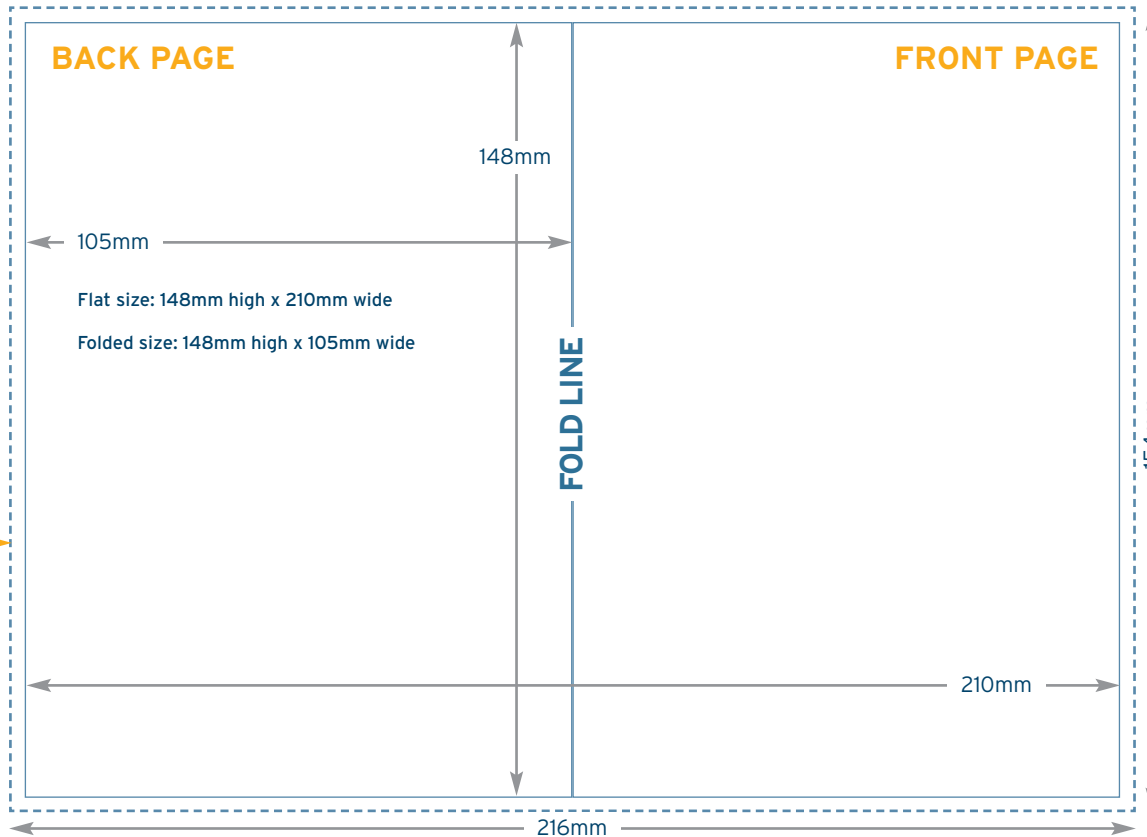

## A6 148mm x 105mm

Portrait/  
Landscape

For the inside pages the dimensions apply as front/back pages.

## A5 210mm x 148mm

## A4 297mm x 210mm (landscape only)

For the inside pages the dimensions apply as front/back pages.

## DL 210mm x 99mm