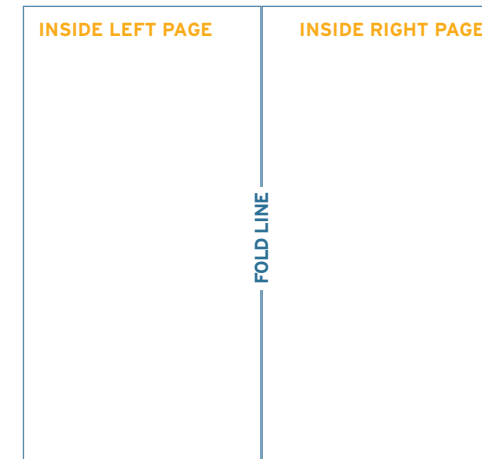

Greeting Card Template

DL 210mm x 99mm

Portrait/ Landscape

For landscape
version please rotate
90° clockwise.

216mm x 204mm
Please provide 3mm
bleed around your
artwork to ensure
that your printing
can be cut neatly
and this prevents a
white edge around
your print.

For the inside pages the dimensions apply
as front/back pages.