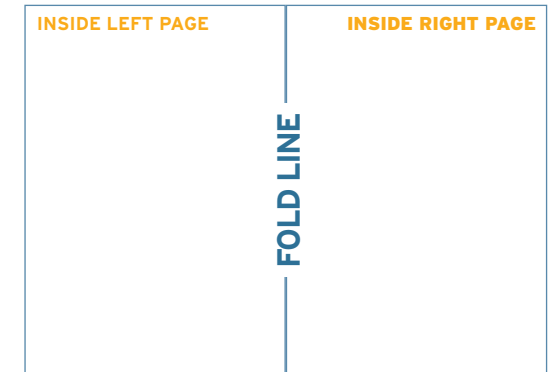

# Greeting Card Template

## A6 148mm x 105mm

Portrait/  
Landscape

For the inside pages the dimensions apply as front/back pages.