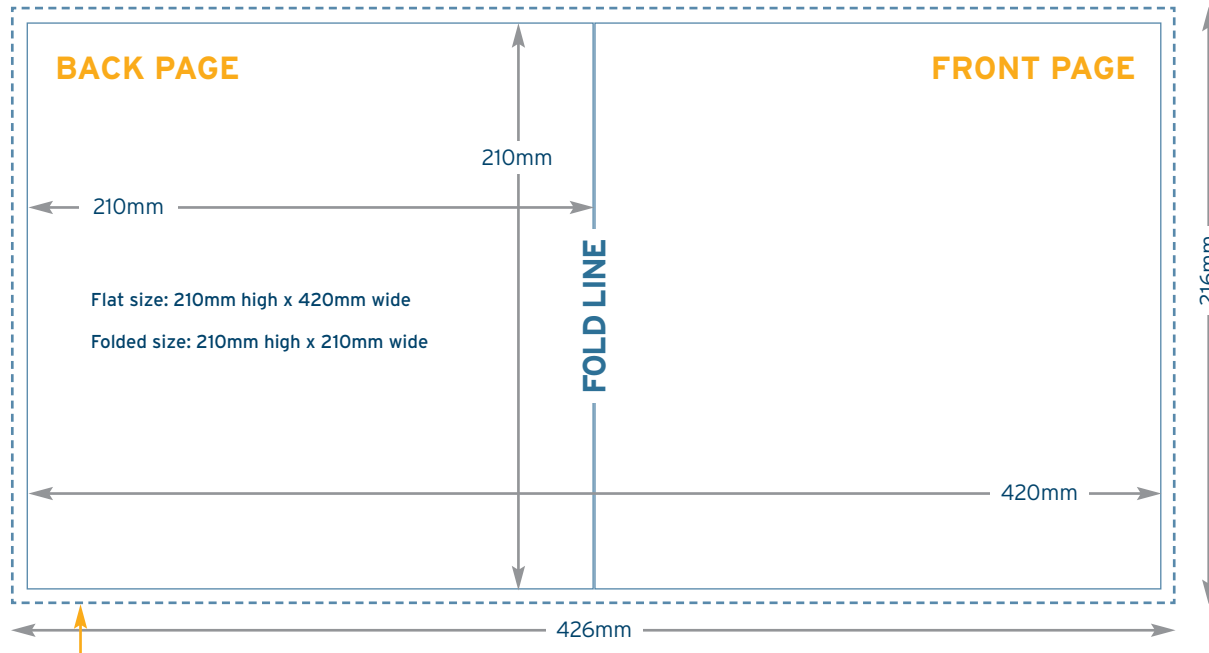

## A4 297mm x 210mm (landscape only)

For the inside pages the dimensions apply as front/back pages.

## DL 210mm x 99mm

# 150x150<sub>mm</sub>

156mm x 303mm

Please provide 3mm bleed around your artwork to ensure that your printing can be cut neatly and this prevents a white edge around your print.

For the inside pages the dimensions apply as front/back pages.

# 210x210<sub>mm</sub>

For the inside pages the dimensions apply as front/back pages.