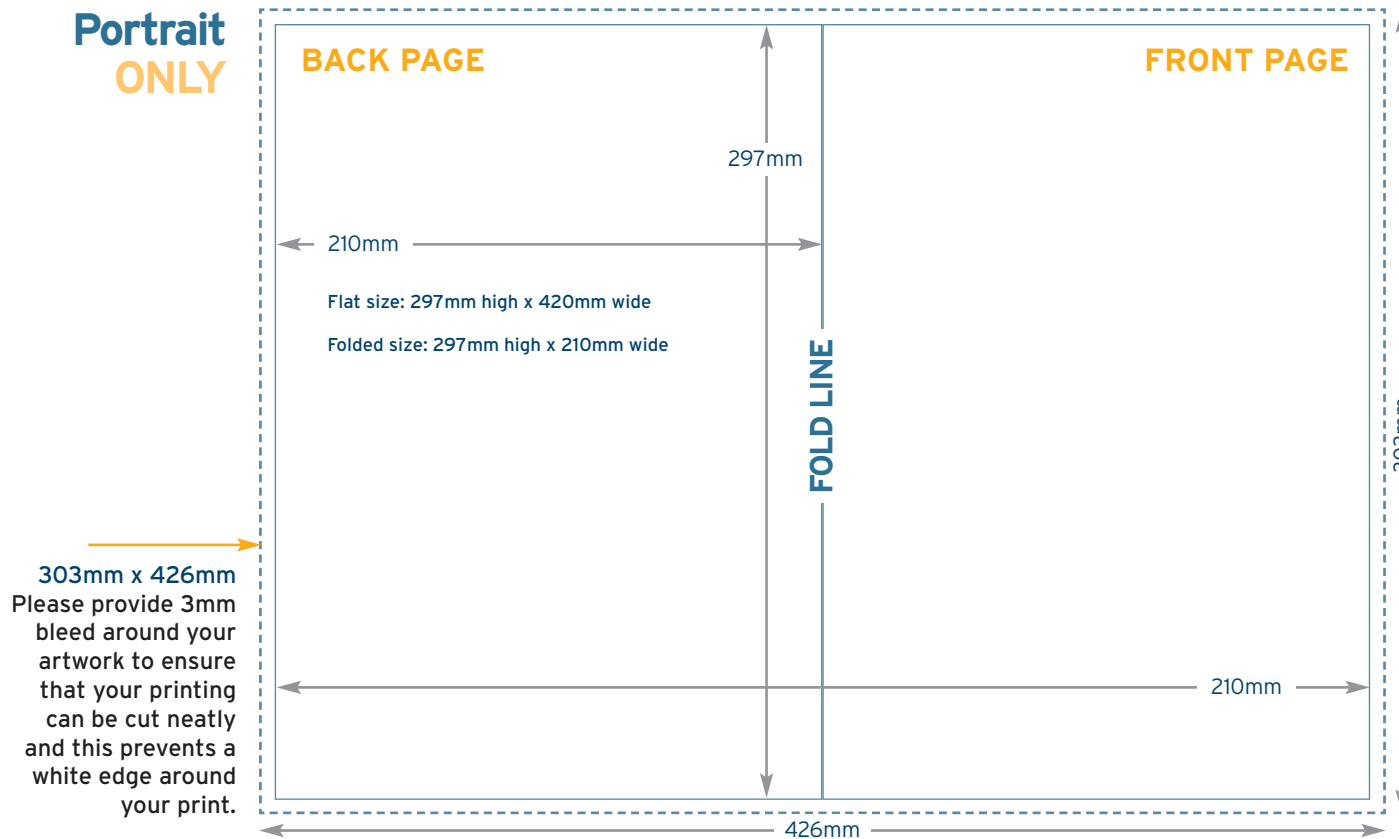

## A6 148mm x 105mm

Portrait/  
Landscape

For the inside pages the dimensions apply as front/back pages.

### Portrait/ Landscape

For landscape  
version please rotate  
90° clockwise.

216mm x 302mm  
Please provide 3mm  
bleed around your  
artwork to ensure  
that your printing  
can be cut neatly  
and this prevents a  
white edge around  
your print.

## A4 297mm x 210mm (landscape only)

For the inside pages the dimensions apply as front/back pages.

## DL 210mm x 99mm