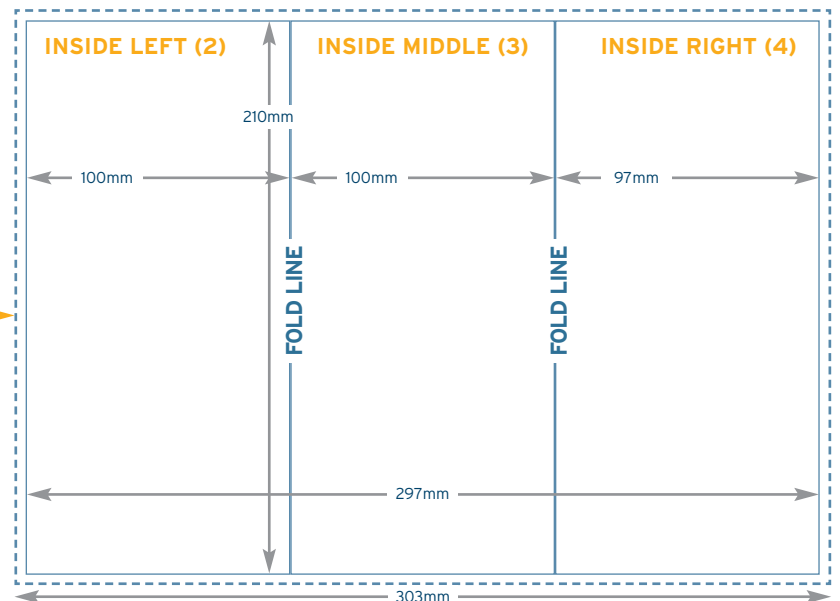

GATE FOLDED Leaflet & Flyer Template

A6

Portrait/ Landscape

For landscape version please rotate 90° clockwise.

→ 154mm x 318mm
Please provide 3mm bleed around your artwork to ensure that your printing can be cut neatly and this prevents a white edge around your print.

GATE FOLDED Leaflet & Flyer Template

DL 210x99mm

Portrait/
Landscape

For landscape
version please rotate
90° clockwise.

216mm x 303mm
Please provide 3mm
bleed around your
artwork to ensure
that your printing
can be cut neatly
and this prevents a
white edge around
your print.

GATE FOLDED Leaflet & Flyer Template

A5
146x
210mm

**Portrait/
Landscape**

For landscape
version please rotate
90° clockwise.

216mm x 441mm
Please provide 3mm
bleed around your
artwork to ensure
that your printing
can be cut neatly
and this prevents a
white edge around
your print.

GATE FOLDED Leaflet & Flyer Template

145x 145mm

145mm x 432mm
Please provide 3mm bleed around your artwork to ensure that your printing can be cut neatly and this prevents a white edge around your print.