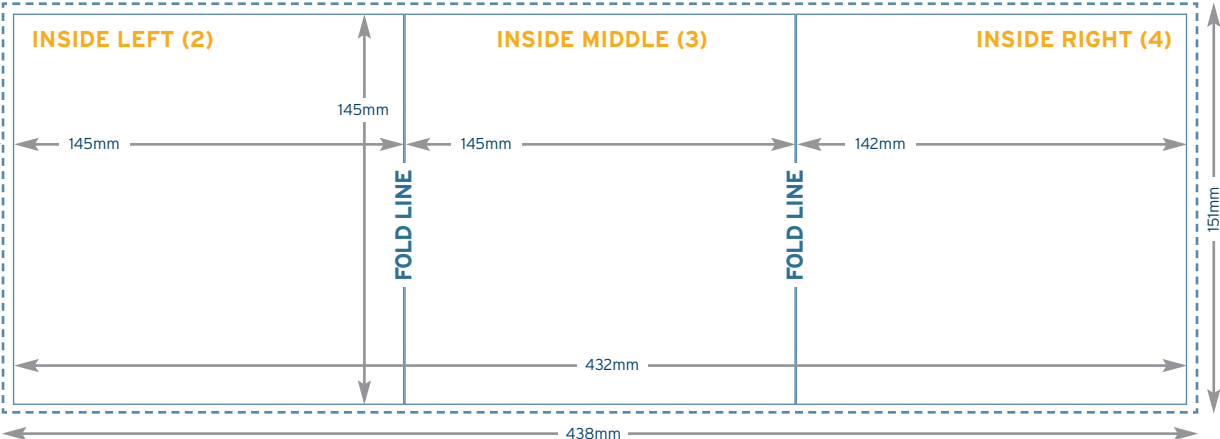

GATE FOLDED Leaflet & Flyer Template

A6

Portrait/ Landscape

For landscape version please rotate 90° clockwise.

→ 154mm x 318mm
Please provide 3mm bleed around your artwork to ensure that your printing can be cut neatly and this prevents a white edge around your print.

GATE FOLDED Leaflet & Flyer Template

DL 210x99mm

Portrait/
Landscape

For landscape
version please rotate
90° clockwise.

216mm x 303mm
Please provide 3mm
bleed around your
artwork to ensure
that your printing
can be cut neatly
and this prevents a
white edge around
your print.

GATE FOLDED Leaflet & Flyer Template

A5
146x
210mm

**Portrait/
Landscape**

For landscape
version please rotate
90° clockwise.

216mm x 441mm
Please provide 3mm
bleed around your
artwork to ensure
that your printing
can be cut neatly
and this prevents a
white edge around
your print.

GATE FOLDED Leaflet & Flyer Template

145x 145mm

145mm x 432mm
Please provide 3mm bleed around your artwork to ensure that your printing can be cut neatly and this prevents a white edge around your print.