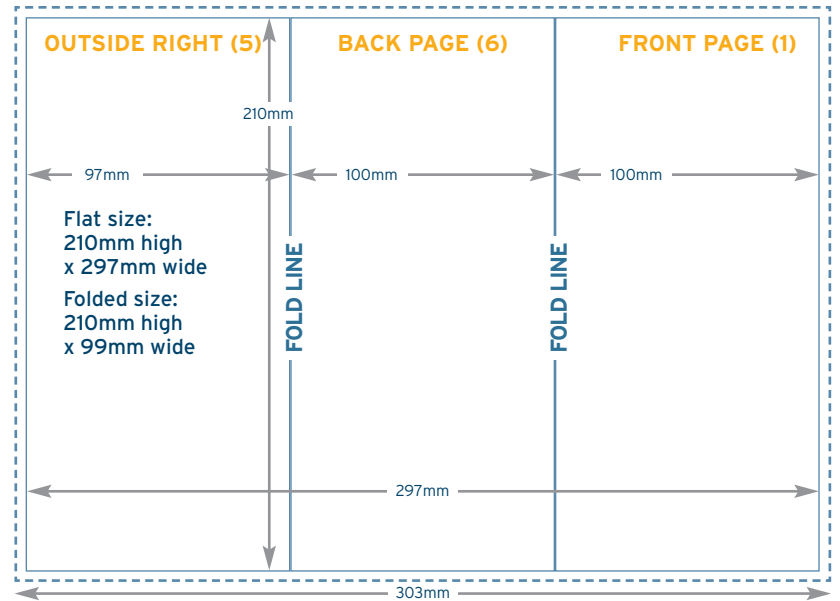

GATE FOLDED Leaflet & Flyer Template

A6

Portrait/ Landscape

For landscape version please rotate 90° clockwise.

→ 154mm x 318mm
Please provide 3mm bleed around your artwork to ensure that your printing can be cut neatly and this prevents a white edge around your print.

GATE FOLDED Leaflet & Flyer Template

DL 210x99mm

Portrait/
Landscape

For landscape
version please rotate
90° clockwise.

216mm x 303mm
Please provide 3mm
bleed around your
artwork to ensure
that your printing
can be cut neatly
and this prevents a
white edge around
your print.

GATE FOLDED Leaflet & Flyer Template

A5
146x
210mm

**Portrait/
Landscape**

For landscape
version please rotate
90° clockwise.

216mm x 441mm
Please provide 3mm
bleed around your
artwork to ensure
that your printing
can be cut neatly
and this prevents a
white edge around
your print.

GATE FOLDED Leaflet & Flyer Template

145x 145mm

145mm x 432mm
Please provide 3mm bleed around your artwork to ensure that your printing can be cut neatly and this prevents a white edge around your print.