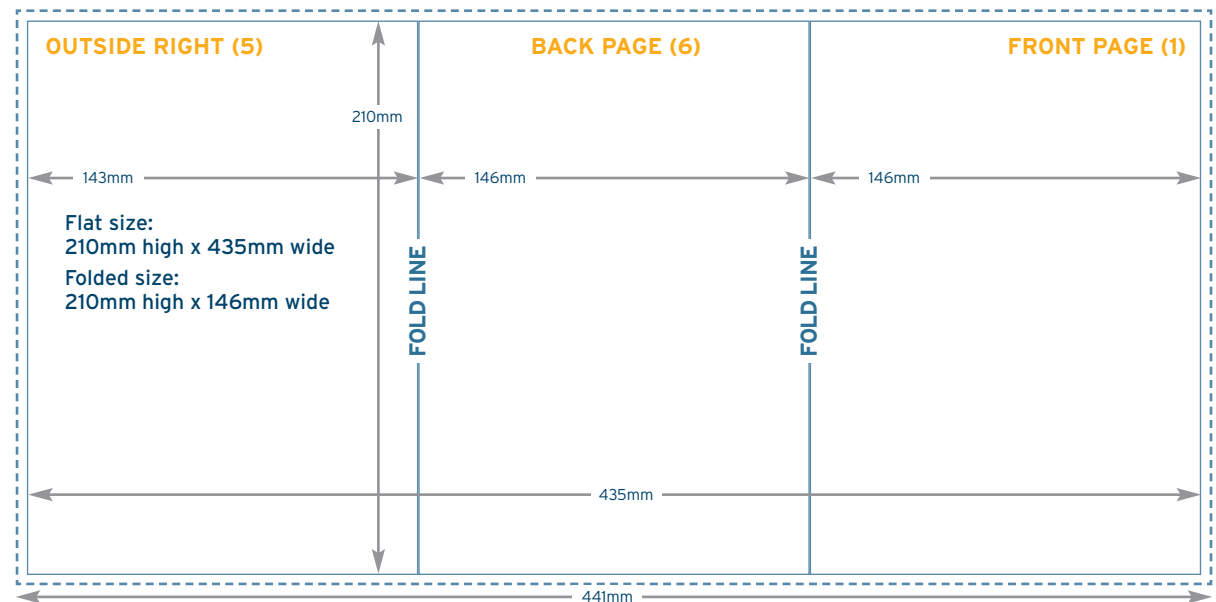

GATE FOLDED Leaflet & Flyer Template

A6

Portrait/ Landscape

For landscape version please rotate 90° clockwise.

→ 154mm x 318mm
Please provide 3mm bleed around your artwork to ensure that your printing can be cut neatly and this prevents a white edge around your print.

GATE FOLDED Leaflet & Flyer Template

DL 210x99mm

Portrait/
Landscape

For landscape
version please rotate
90° clockwise.

216mm x 303mm
Please provide 3mm
bleed around your
artwork to ensure
that your printing
can be cut neatly
and this prevents a
white edge around
your print.

GATE FOLDED Leaflet & Flyer Template

A5
146x
210mm

**Portrait/
Landscape**

For landscape
version please rotate
90° clockwise.

216mm x 441mm
Please provide 3mm
bleed around your
artwork to ensure
that your printing
can be cut neatly
and this prevents a
white edge around
your print.

GATE FOLDED Leaflet & Flyer Template

145x 145mm

145mm x 432mm
Please provide 3mm bleed around your artwork to ensure that your printing can be cut neatly and this prevents a white edge around your print.