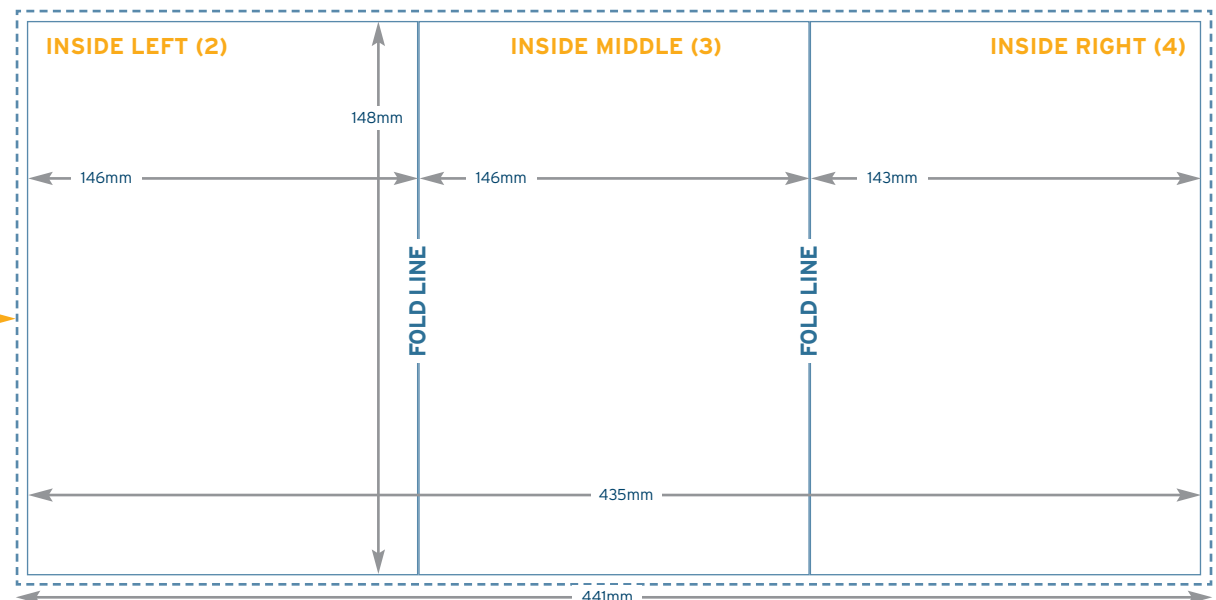

GATE FOLDED Leaflet & Flyer Template

A6

Portrait/ Landscape

For landscape version please rotate 90° clockwise.

→ 154mm x 318mm
Please provide 3mm bleed around your artwork to ensure that your printing can be cut neatly and this prevents a white edge around your print.

GATE FOLDED Leaflet & Flyer Template

DL 210x99mm

Portrait/
Landscape

For landscape
version please rotate
90° clockwise.

216mm x 303mm
Please provide 3mm
bleed around your
artwork to ensure
that your printing
can be cut neatly
and this prevents a
white edge around
your print.

GATE FOLDED Leaflet & Flyer Template

A5
146x
210mm

**Portrait/
Landscape**

For landscape
version please rotate
90° clockwise.

216mm x 441mm
Please provide 3mm
bleed around your
artwork to ensure
that your printing
can be cut neatly
and this prevents a
white edge around
your print.

GATE FOLDED Leaflet & Flyer Template

145x 145mm

145mm x 432mm
Please provide 3mm bleed around your artwork to ensure that your printing can be cut neatly and this prevents a white edge around your print.