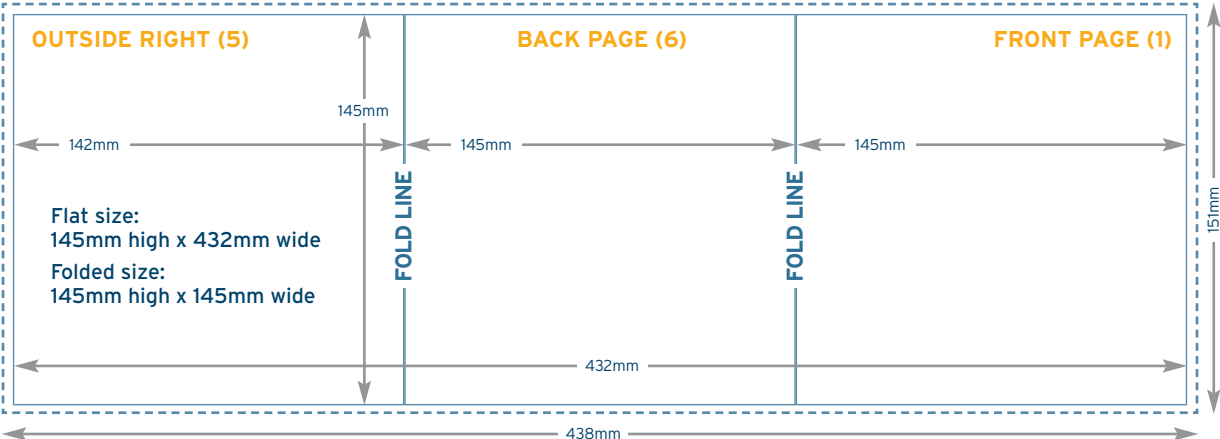

GATE FOLDED Leaflet & Flyer Template

A6

Portrait/ Landscape

For landscape version please rotate 90° clockwise.

→ 154mm x 318mm
Please provide 3mm bleed around your artwork to ensure that your printing can be cut neatly and this prevents a white edge around your print.

GATE FOLDED Leaflet & Flyer Template

DL 210x99mm

Portrait/
Landscape

For landscape
version please rotate
90° clockwise.

216mm x 303mm
Please provide 3mm
bleed around your
artwork to ensure
that your printing
can be cut neatly
and this prevents a
white edge around
your print.

GATE FOLDED Leaflet & Flyer Template

A5
146x
210mm

**Portrait/
Landscape**

For landscape
version please rotate
90° clockwise.

216mm x 441mm
Please provide 3mm
bleed around your
artwork to ensure
that your printing
can be cut neatly
and this prevents a
white edge around
your print.

GATE FOLDED Leaflet & Flyer Template

145x 145mm

145mm x 432mm
Please provide 3mm bleed around your artwork to ensure that your printing can be cut neatly and this prevents a white edge around your print.