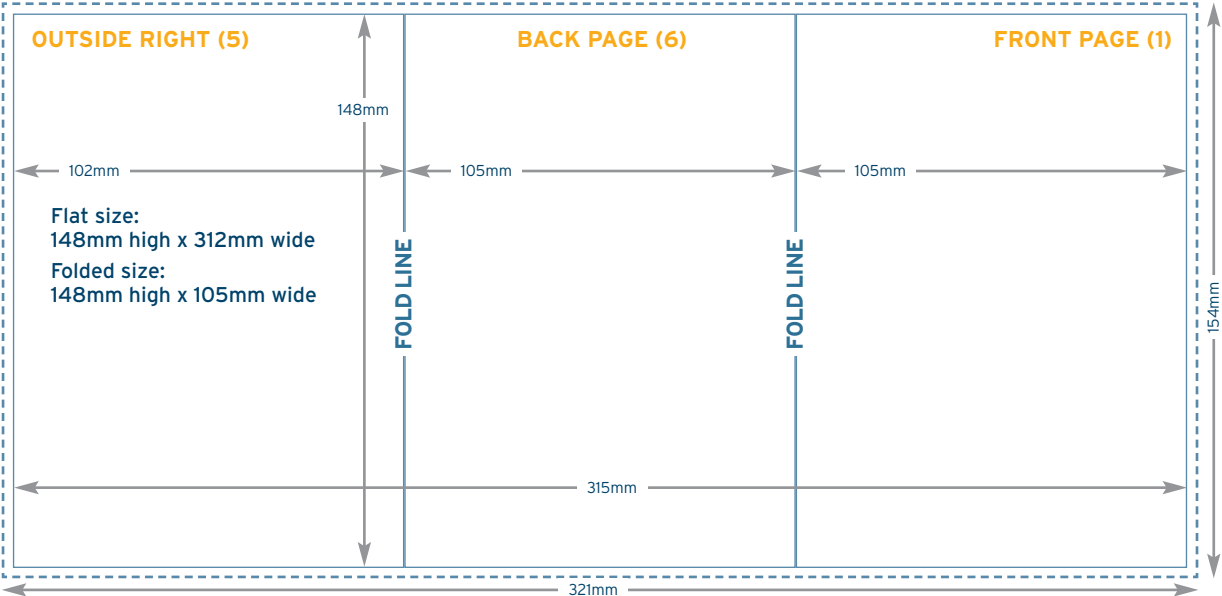

GATE FOLDED Leaflet & Flyer Template

A6

Portrait/ Landscape

For landscape version please rotate 90° clockwise.

→ 154mm x 318mm
Please provide 3mm bleed around your artwork to ensure that your printing can be cut neatly and this prevents a white edge around your print.

GATE FOLDED Leaflet & Flyer Template

DL 210x99mm

Portrait/
Landscape

For landscape
version please rotate
90° clockwise.

216mm x 303mm
Please provide 3mm
bleed around your
artwork to ensure
that your printing
can be cut neatly
and this prevents a
white edge around
your print.

GATE FOLDED Leaflet & Flyer Template

A5
146x
210mm

**Portrait/
Landscape**

For landscape
version please rotate
90° clockwise.

216mm x 441mm
Please provide 3mm
bleed around your
artwork to ensure
that your printing
can be cut neatly
and this prevents a
white edge around
your print.

GATE FOLDED Leaflet & Flyer Template

145x 145mm

145mm x 432mm
Please provide 3mm bleed around your artwork to ensure that your printing can be cut neatly and this prevents a white edge around your print.