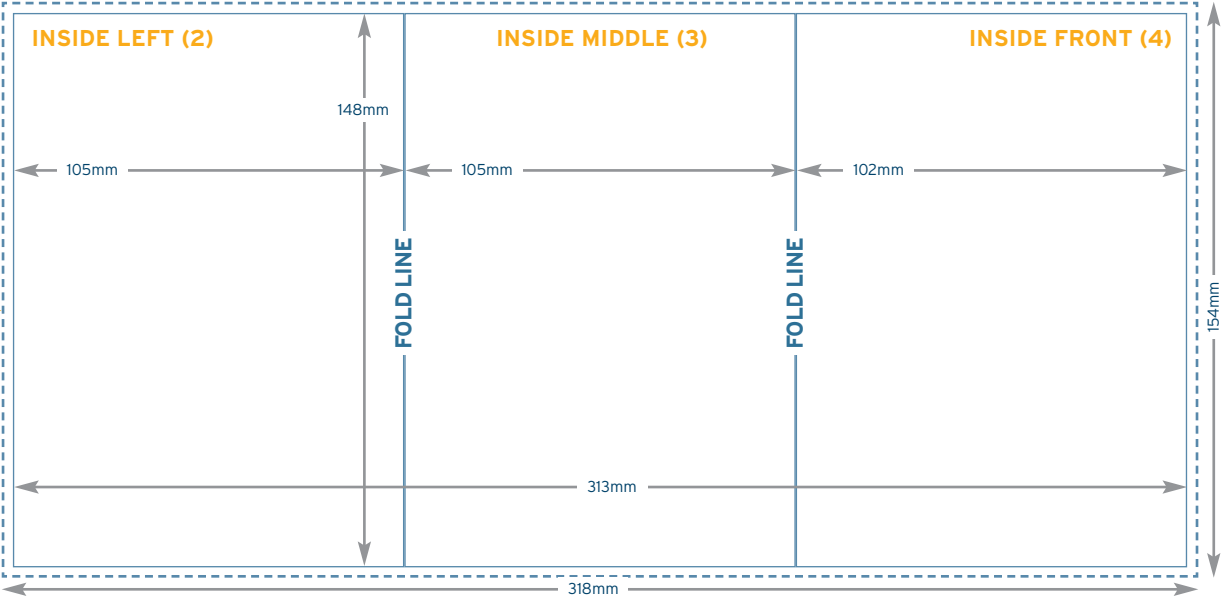

GATE FOLDED Leaflet & Flyer Template

A6

Portrait/ Landscape

For landscape version please rotate 90° clockwise.

→ 154mm x 318mm
Please provide 3mm bleed around your artwork to ensure that your printing can be cut neatly and this prevents a white edge around your print.

GATE FOLDED Leaflet & Flyer Template

DL 210x99mm

Portrait/
Landscape

For landscape
version please rotate
90° clockwise.

216mm x 303mm
Please provide 3mm
bleed around your
artwork to ensure
that your printing
can be cut neatly
and this prevents a
white edge around
your print.

GATE FOLDED Leaflet & Flyer Template

A5
146x
210mm

**Portrait/
Landscape**

For landscape
version please rotate
90° clockwise.

216mm x 441mm
Please provide 3mm
bleed around your
artwork to ensure
that your printing
can be cut neatly
and this prevents a
white edge around
your print.

GATE FOLDED Leaflet & Flyer Template

145x 145mm

145mm x 432mm
Please provide 3mm bleed around your artwork to ensure that your printing can be cut neatly and this prevents a white edge around your print.