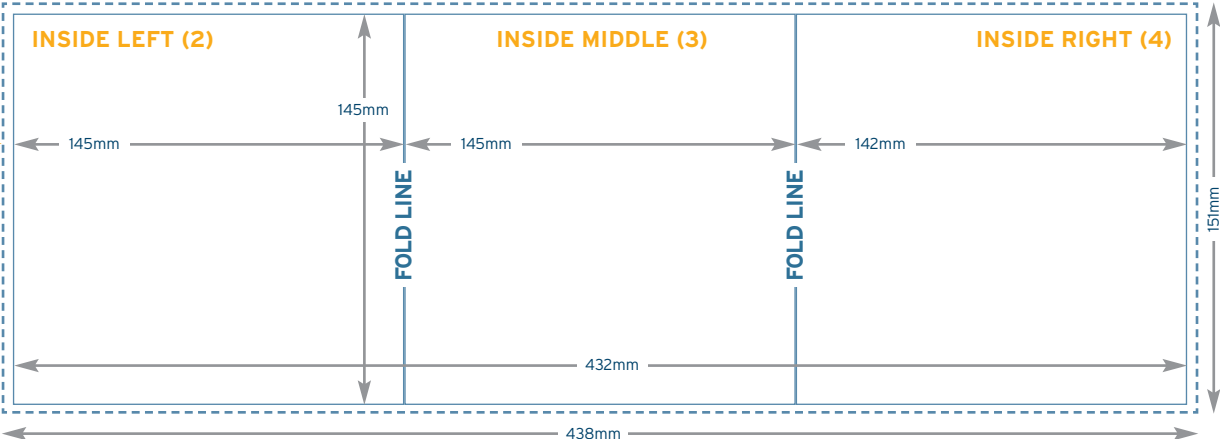

# 210mm

## Portrait/ Landscape

For landscape  
version please rotate  
90° clockwise.

216mm x 441mm  
Please provide 3mm  
bleed around your  
artwork to ensure  
that your printing  
can be cut neatly  
and this prevents a  
white edge around  
your print.

# 145x 145mm

145mm x 432mm  
Please provide 3mm bleed around your artwork to ensure that your printing can be cut neatly and this prevents a white edge around your print.