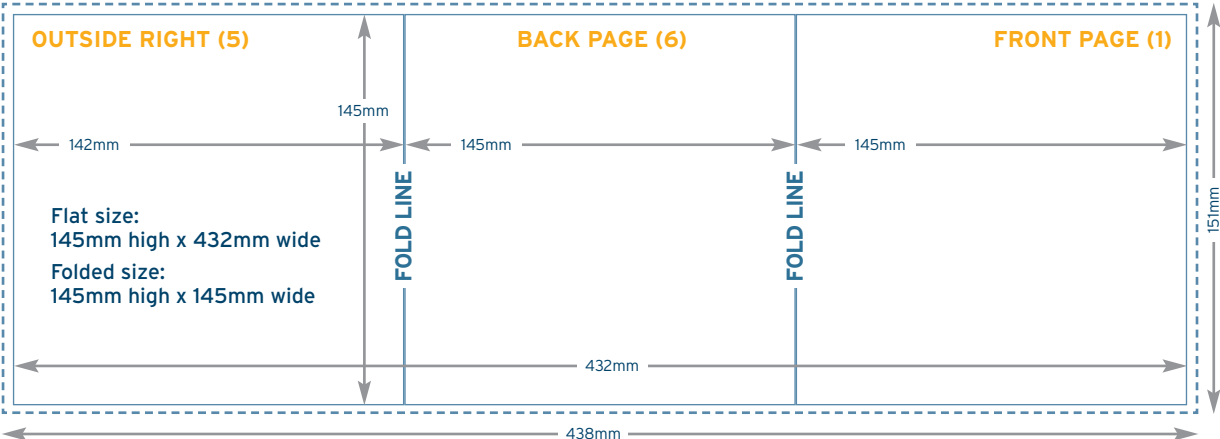

## DL 210x99mm

Portrait/  
Landscape

For landscape  
version please rotate  
90° clockwise.

216mm x 303mm  
Please provide 3mm  
bleed around your  
artwork to ensure  
that your printing  
can be cut neatly  
and this prevents a  
white edge around  
your print.

# 210mm

## Portrait/ Landscape

For landscape  
version please rotate  
90° clockwise.

216mm x 441mm  
Please provide 3mm  
bleed around your  
artwork to ensure  
that your printing  
can be cut neatly  
and this prevents a  
white edge around  
your print.

# 145x 145mm

145mm x 432mm  
Please provide 3mm bleed around your artwork to ensure that your printing can be cut neatly and this prevents a white edge around your print.