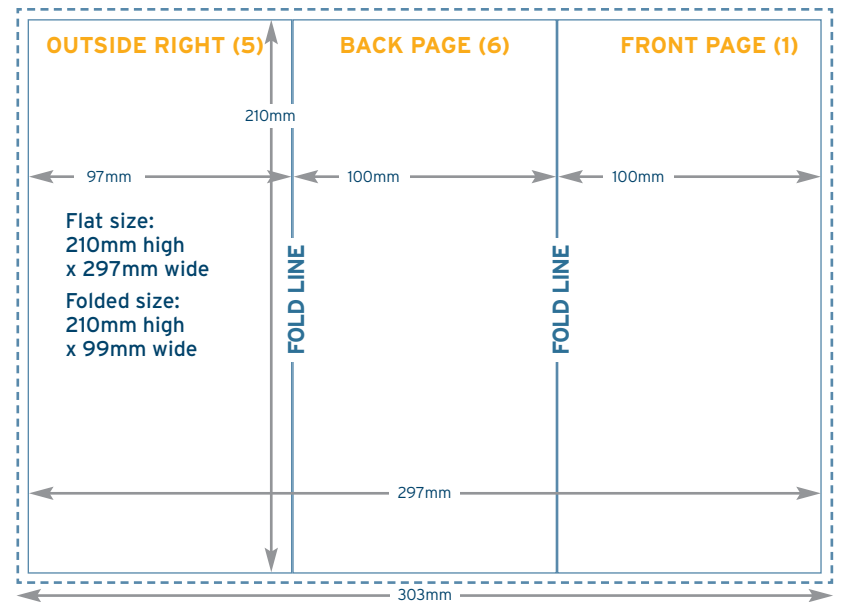

### Portrait/ Landscape

For landscape version please rotate 90° clockwise.

154mm x 318mm  
Please provide 3mm bleed around your artwork to ensure that your printing can be cut neatly and this prevents a white edge around your print.

## DL 210x99mm

Portrait/  
Landscape

For landscape  
version please rotate  
90° clockwise.

216mm x 303mm  
Please provide 3mm  
bleed around your  
artwork to ensure  
that your printing  
can be cut neatly  
and this prevents a  
white edge around  
your print.

## Portrait/ Landscape

For landscape  
version please rotate  
90° clockwise.

216mm x 441mm  
Please provide 3mm  
bleed around your  
artwork to ensure  
that your printing  
can be cut neatly  
and this prevents a  
white edge around  
your print.

# 145x 145mm

145mm x 432mm  
Please provide 3mm bleed around your artwork to ensure that your printing can be cut neatly and this prevents a white edge around your print.