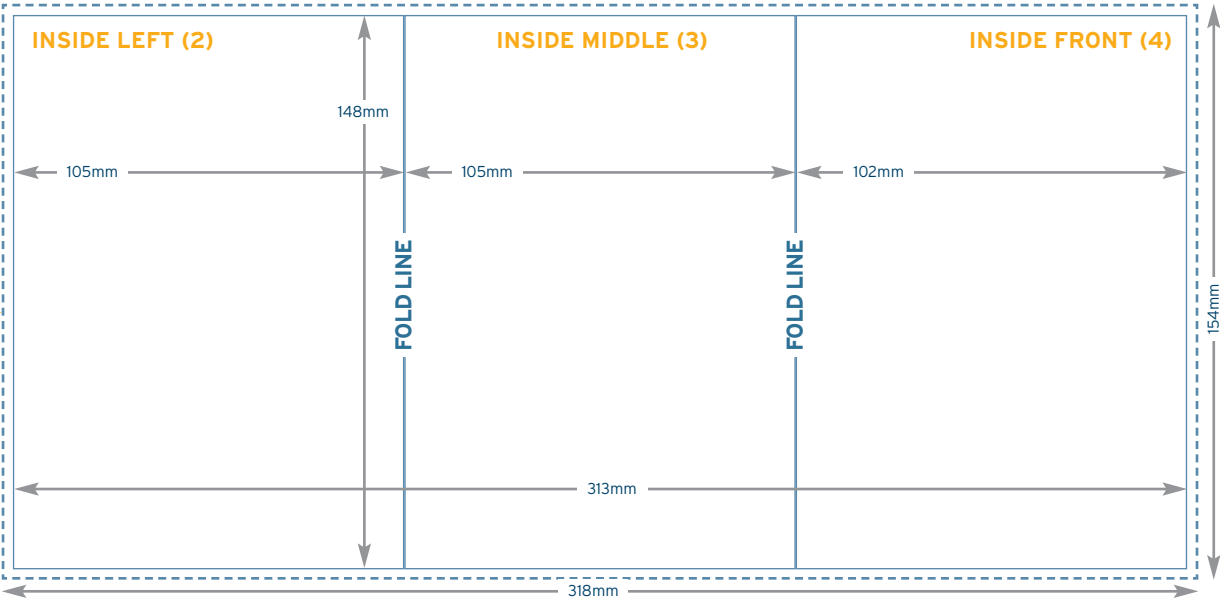

### Portrait/ Landscape

For landscape version please rotate 90° clockwise.

154mm x 318mm  
Please provide 3mm bleed around your artwork to ensure that your printing can be cut neatly and this prevents a white edge around your print.

## DL 210x99mm

Portrait/  
Landscape

For landscape  
version please rotate  
90° clockwise.

216mm x 303mm  
Please provide 3mm  
bleed around your  
artwork to ensure  
that your printing  
can be cut neatly  
and this prevents a  
white edge around  
your print.

# 210mm

## Portrait/ Landscape

For landscape  
version please rotate  
90° clockwise.

216mm x 441mm  
Please provide 3mm  
bleed around your  
artwork to ensure  
that your printing  
can be cut neatly  
and this prevents a  
white edge around  
your print.