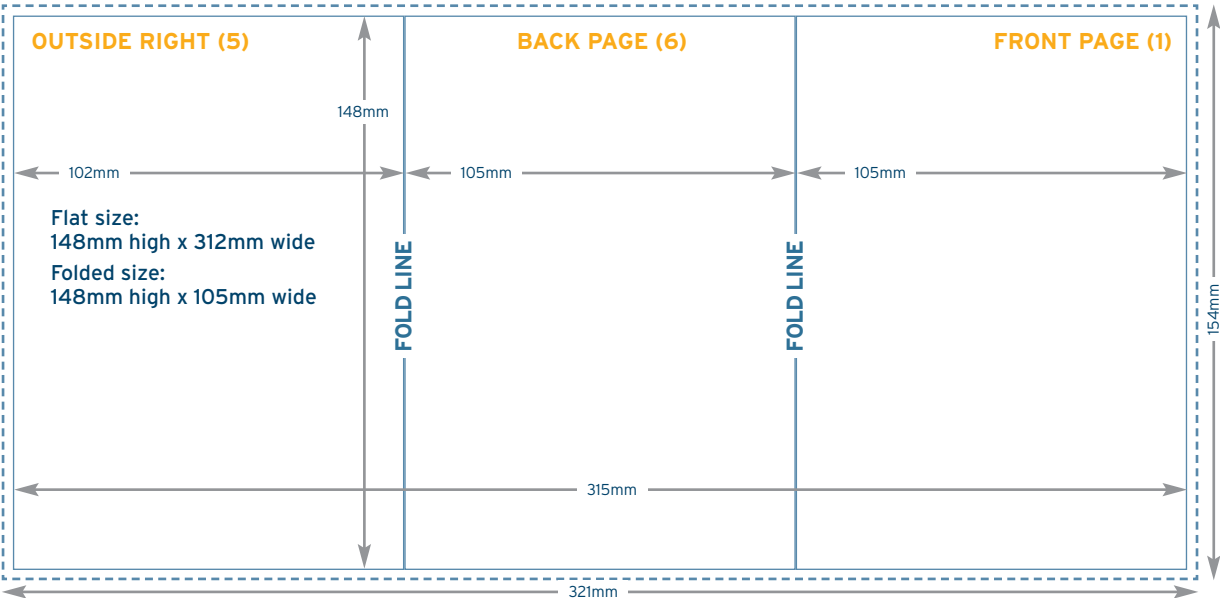

### Portrait/ Landscape

For landscape version please rotate 90° clockwise.

154mm x 318mm  
Please provide 3mm bleed around your artwork to ensure that your printing can be cut neatly and this prevents a white edge around your print.

## DL 210x99mm

Portrait/  
Landscape

For landscape  
version please rotate  
90° clockwise.

216mm x 303mm  
Please provide 3mm  
bleed around your  
artwork to ensure  
that your printing  
can be cut neatly  
and this prevents a  
white edge around  
your print.

# 210mm

## Portrait/ Landscape

For landscape  
version please rotate  
90° clockwise.

216mm x 441mm  
Please provide 3mm  
bleed around your  
artwork to ensure  
that your printing  
can be cut neatly  
and this prevents a  
white edge around  
your print.