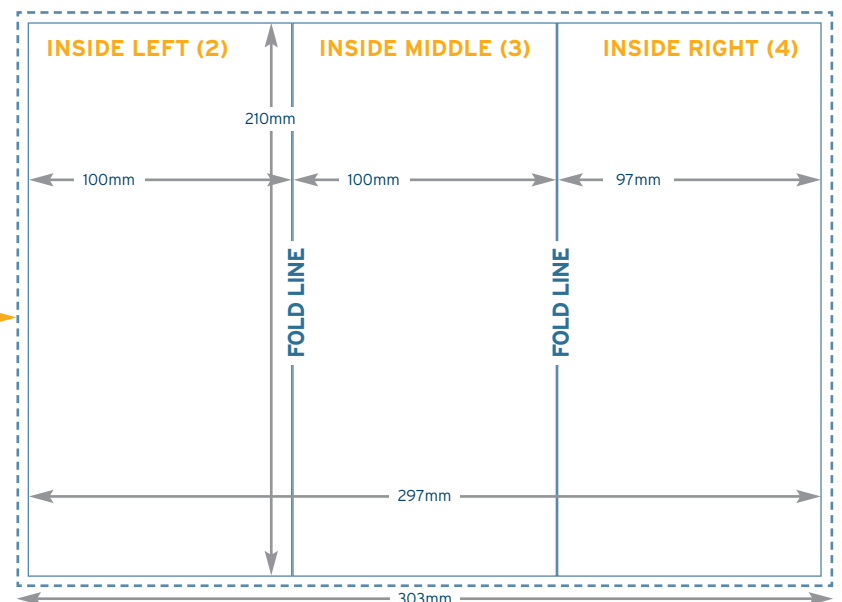

### Portrait/ Landscape

For landscape version please rotate 90° clockwise.

154mm x 318mm  
Please provide 3mm bleed around your artwork to ensure that your printing can be cut neatly and this prevents a white edge around your print.

## DL 210x99mm

Portrait/  
Landscape

For landscape  
version please rotate  
90° clockwise.

216mm x 303mm  
Please provide 3mm  
bleed around your  
artwork to ensure  
that your printing  
can be cut neatly  
and this prevents a  
white edge around  
your print.

# 210mm

## Portrait/ Landscape

For landscape  
version please rotate  
90° clockwise.

216mm x 441mm  
Please provide 3mm  
bleed around your  
artwork to ensure  
that your printing  
can be cut neatly  
and this prevents a  
white edge around  
your print.