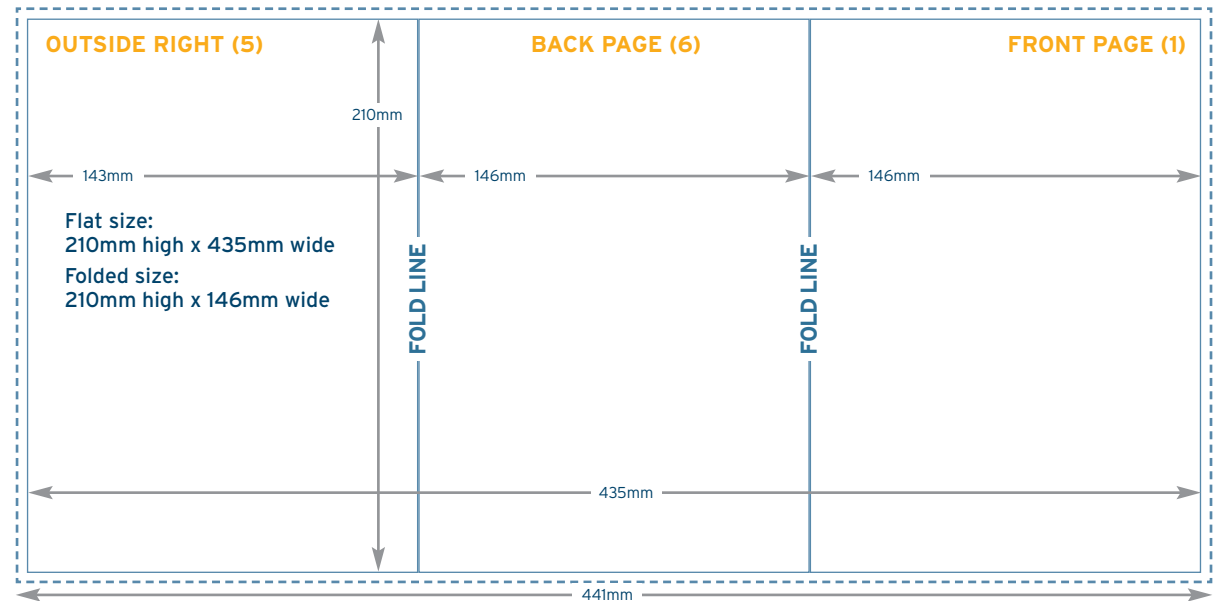

### Portrait/ Landscape

For landscape version please rotate 90° clockwise.

154mm x 318mm  
Please provide 3mm bleed around your artwork to ensure that your printing can be cut neatly and this prevents a white edge around your print.

## DL 210x99mm

Portrait/  
Landscape

For landscape  
version please rotate  
90° clockwise.

216mm x 303mm  
Please provide 3mm  
bleed around your  
artwork to ensure  
that your printing  
can be cut neatly  
and this prevents a  
white edge around  
your print.

# 210mm

## Portrait/ Landscape

For landscape  
version please rotate  
90° clockwise.

216mm x 441mm  
Please provide 3mm  
bleed around your  
artwork to ensure  
that your printing  
can be cut neatly  
and this prevents a  
white edge around  
your print.