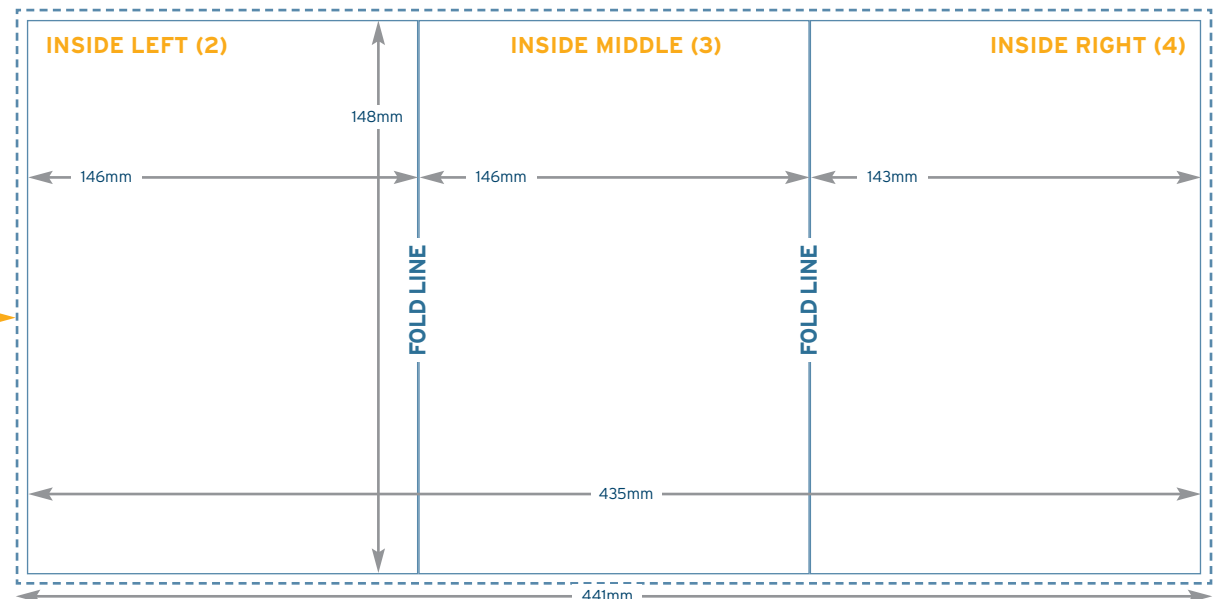

GATE FOLDED Brochures Template

A5

146x

210mm

Portrait/ Landscape

For landscape
version please rotate
90° clockwise.

216mm x 441mm
Please provide 3mm
bleed around your
artwork to ensure
that your printing
can be cut neatly
and this prevents a
white edge around
your print.