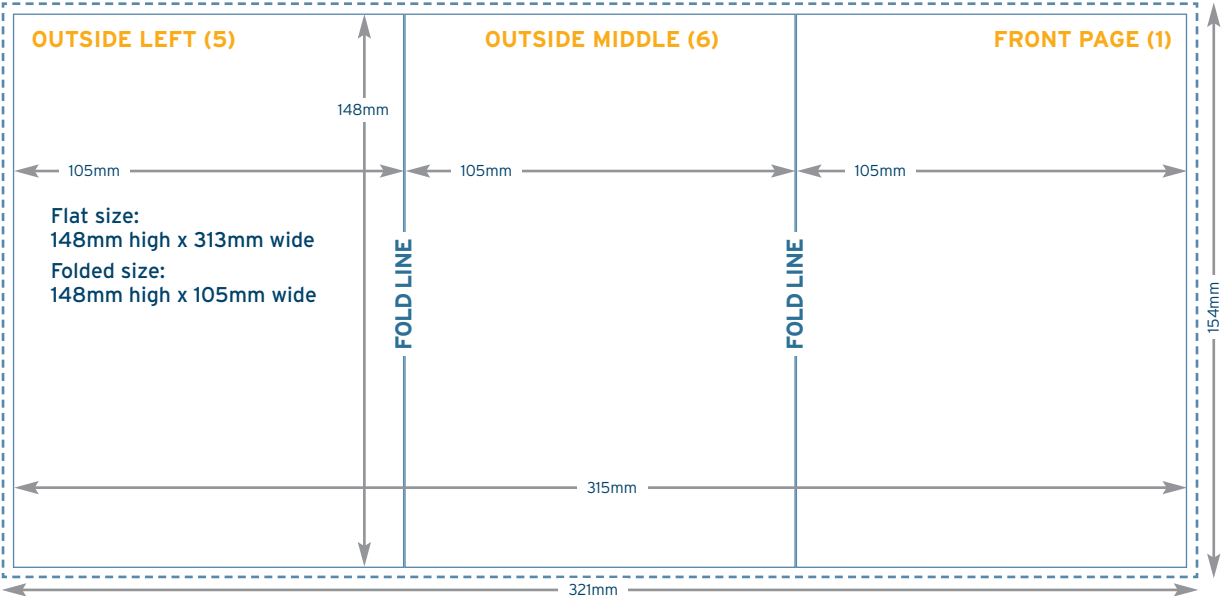

Z FOLDED Leaflet & Flyer Template

A6

Portrait/ Landscape

For landscape version please rotate 90° clockwise.

→ 154mm x 319mm
Please provide 3mm bleed around your artwork to ensure that your printing can be cut neatly and this prevents a white edge around your print.

Z FOLDED Leaflet & Flyer Template

DL 210x99mm

Portrait/
Landscape

For landscape
version please rotate
90° clockwise.

216mm x 303mm
Please provide 3mm
bleed around your
artwork to ensure
that your printing
can be cut neatly
and this prevents a
white edge around
your print.

Z FOLDED Leaflet & Flyer Template

A5

146x

210mm

Portrait/ Landscape

For landscape
version please rotate
90° clockwise.

→ 216mm x 444mm
Please provide 3mm
bleed around your
artwork to ensure
that your printing
can be cut neatly
and this prevents a
white edge around
your print.

Z FOLDED Leaflet & Flyer Template

145x 145mm

145mm x 435mm
Please provide 3mm bleed around your artwork to ensure that your printing can be cut neatly and this prevents a white edge around your print.