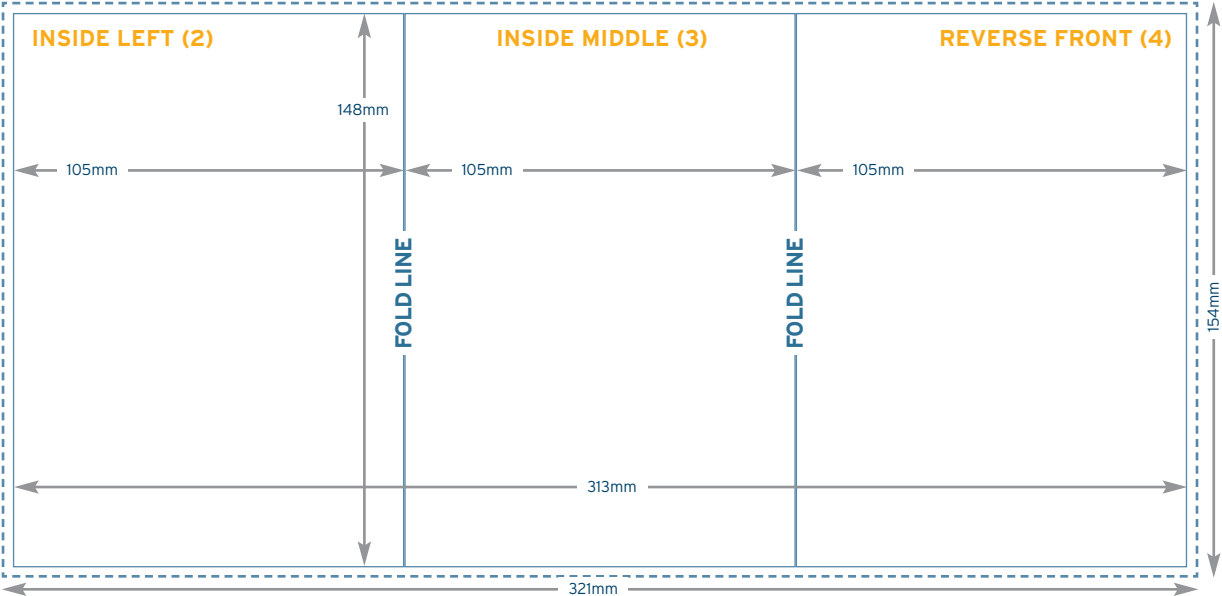

Z FOLDED Leaflet & Flyer Template

A6

Portrait/ Landscape

For landscape version please rotate 90° clockwise.

→ 154mm x 319mm
Please provide 3mm bleed around your artwork to ensure that your printing can be cut neatly and this prevents a white edge around your print.

Z FOLDED Leaflet & Flyer Template

DL 210x99mm

Portrait/
Landscape

For landscape
version please rotate
90° clockwise.

216mm x 303mm
Please provide 3mm
bleed around your
artwork to ensure
that your printing
can be cut neatly
and this prevents a
white edge around
your print.

Z FOLDED Leaflet & Flyer Template

A5

146x

210mm

Portrait/ Landscape

For landscape
version please rotate
90° clockwise.

→ 216mm x 444mm
Please provide 3mm
bleed around your
artwork to ensure
that your printing
can be cut neatly
and this prevents a
white edge around
your print.

Z FOLDED Leaflet & Flyer Template

145x 145mm

145mm x 435mm
Please provide 3mm bleed around your artwork to ensure that your printing can be cut neatly and this prevents a white edge around your print.