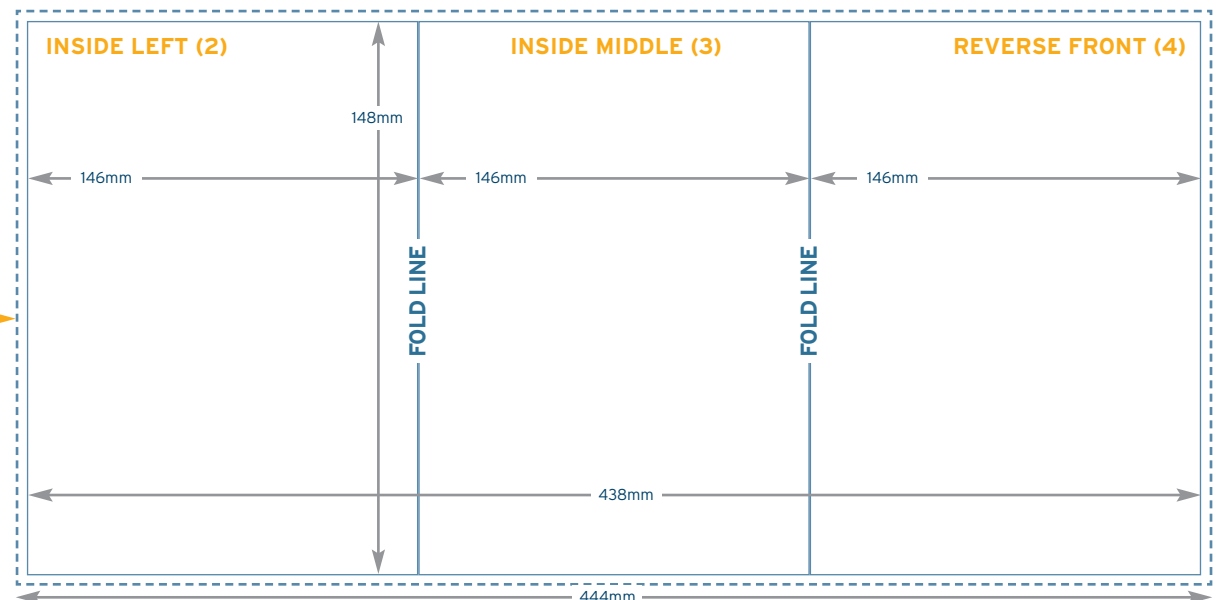

Z FOLDED Leaflet & Flyer Template

A6

Portrait/ Landscape

For landscape version please rotate 90° clockwise.

→ 154mm x 319mm
Please provide 3mm bleed around your artwork to ensure that your printing can be cut neatly and this prevents a white edge around your print.

Z FOLDED Leaflet & Flyer Template

DL 210x99mm

Portrait/
Landscape

For landscape
version please rotate
90° clockwise.

216mm x 303mm
Please provide 3mm
bleed around your
artwork to ensure
that your printing
can be cut neatly
and this prevents a
white edge around
your print.

Z FOLDED Leaflet & Flyer Template

A5

146x

210mm

Portrait/ Landscape

For landscape
version please rotate
90° clockwise.

→ 216mm x 444mm
Please provide 3mm
bleed around your
artwork to ensure
that your printing
can be cut neatly
and this prevents a
white edge around
your print.

Z FOLDED Leaflet & Flyer Template

145x 145mm

145mm x 435mm
Please provide 3mm bleed around your artwork to ensure that your printing can be cut neatly and this prevents a white edge around your print.