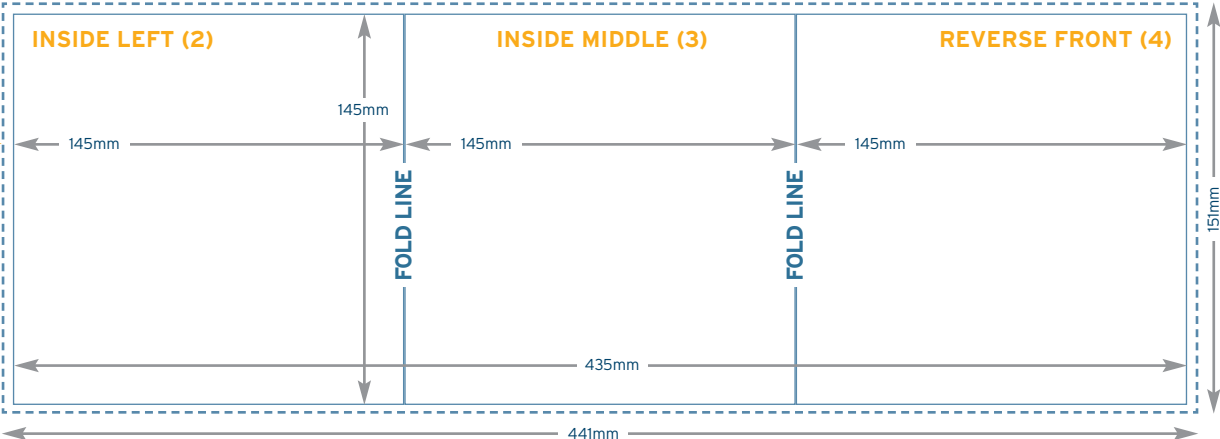

Z FOLDED Leaflet & Flyer Template

A6

Portrait/ Landscape

For landscape version please rotate 90° clockwise.

→ 154mm x 319mm
Please provide 3mm bleed around your artwork to ensure that your printing can be cut neatly and this prevents a white edge around your print.

Z FOLDED Leaflet & Flyer Template

DL 210x99mm

Portrait/
Landscape

For landscape
version please rotate
90° clockwise.

216mm x 303mm
Please provide 3mm
bleed around your
artwork to ensure
that your printing
can be cut neatly
and this prevents a
white edge around
your print.

Z FOLDED Leaflet & Flyer Template

A5

146x

210mm

Portrait/ Landscape

For landscape
version please rotate
90° clockwise.

→ 216mm x 444mm
Please provide 3mm
bleed around your
artwork to ensure
that your printing
can be cut neatly
and this prevents a
white edge around
your print.

Z FOLDED Leaflet & Flyer Template

145x 145mm

145mm x 435mm
Please provide 3mm bleed around your artwork to ensure that your printing can be cut neatly and this prevents a white edge around your print.