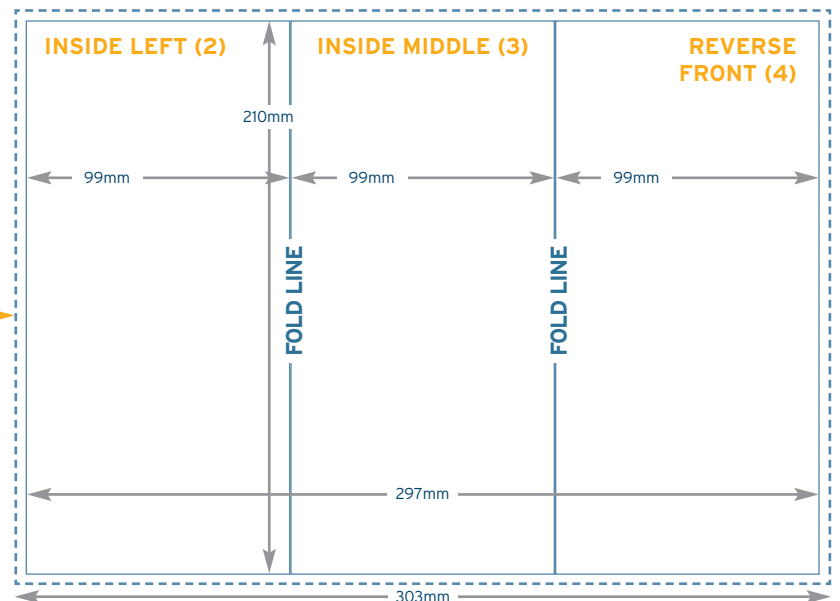

Z FOLDED Leaflet & Flyer Template

A6

Portrait/ Landscape

For landscape version please rotate 90° clockwise.

→ 154mm x 319mm
Please provide 3mm bleed around your artwork to ensure that your printing can be cut neatly and this prevents a white edge around your print.

Z FOLDED Leaflet & Flyer Template

DL 210x99mm

Portrait/
Landscape

For landscape
version please rotate
90° clockwise.

216mm x 303mm
Please provide 3mm
bleed around your
artwork to ensure
that your printing
can be cut neatly
and this prevents a
white edge around
your print.

Z FOLDED Leaflet & Flyer Template

A5

146x

210mm

Portrait/ Landscape

For landscape
version please rotate
90° clockwise.

→ 216mm x 444mm
Please provide 3mm
bleed around your
artwork to ensure
that your printing
can be cut neatly
and this prevents a
white edge around
your print.

Z FOLDED Leaflet & Flyer Template

145x 145mm

145mm x 435mm
Please provide 3mm bleed around your artwork to ensure that your printing can be cut neatly and this prevents a white edge around your print.