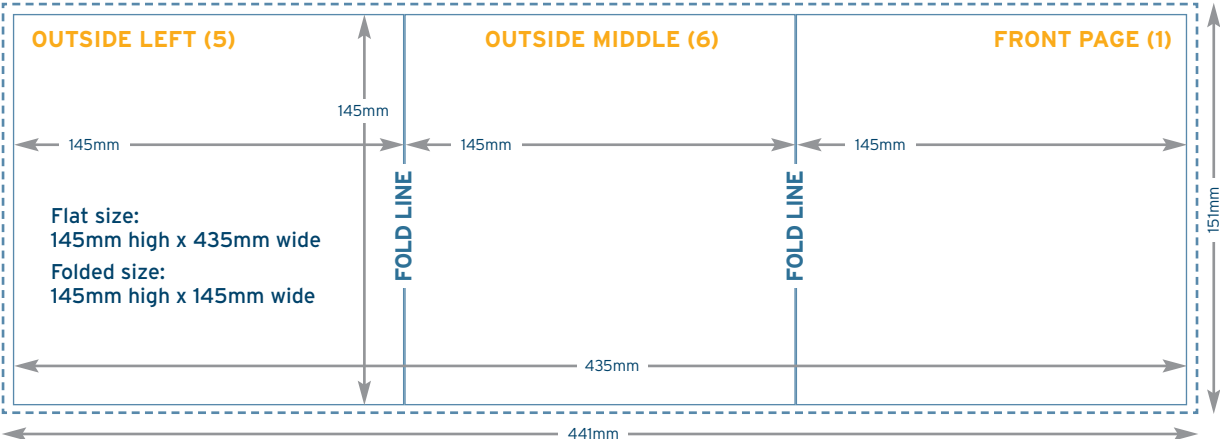

Z FOLDED Leaflet & Flyer Template

A6

Portrait/ Landscape

For landscape version please rotate 90° clockwise.

→ 154mm x 319mm
Please provide 3mm bleed around your artwork to ensure that your printing can be cut neatly and this prevents a white edge around your print.

Z FOLDED Leaflet & Flyer Template

DL 210x99mm

Portrait/
Landscape

For landscape
version please rotate
90° clockwise.

216mm x 303mm
Please provide 3mm
bleed around your
artwork to ensure
that your printing
can be cut neatly
and this prevents a
white edge around
your print.

Z FOLDED Leaflet & Flyer Template

A5

146x

210mm

Portrait/ Landscape

For landscape
version please rotate
90° clockwise.

→ 216mm x 444mm
Please provide 3mm
bleed around your
artwork to ensure
that your printing
can be cut neatly
and this prevents a
white edge around
your print.

Z FOLDED Leaflet & Flyer Template

145x 145mm

145mm x 435mm
Please provide 3mm bleed around your artwork to ensure that your printing can be cut neatly and this prevents a white edge around your print.