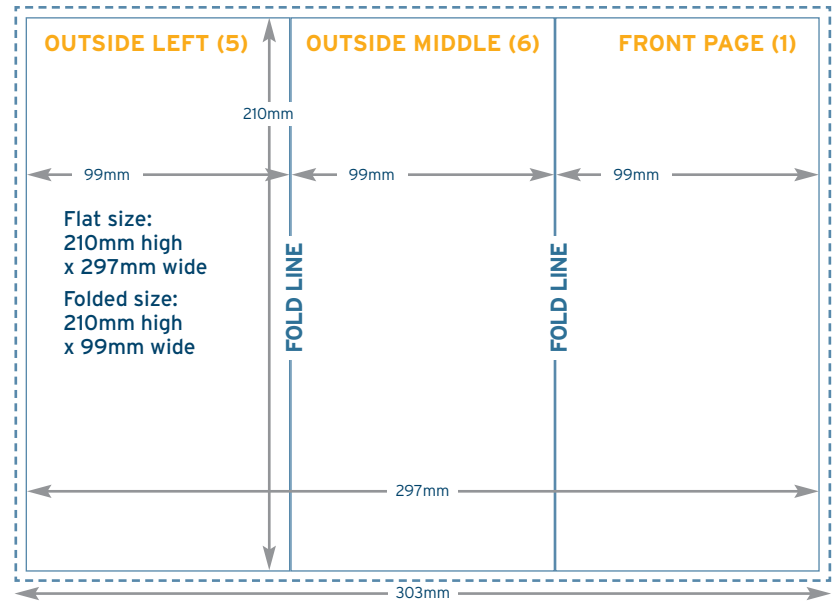

Z FOLDED Leaflet & Flyer Template

A6

Portrait/ Landscape

For landscape version please rotate 90° clockwise.

→ 154mm x 319mm
Please provide 3mm bleed around your artwork to ensure that your printing can be cut neatly and this prevents a white edge around your print.

Z FOLDED Leaflet & Flyer Template

DL 210x99mm

Portrait/
Landscape

For landscape
version please rotate
90° clockwise.

216mm x 303mm
Please provide 3mm
bleed around your
artwork to ensure
that your printing
can be cut neatly
and this prevents a
white edge around
your print.

Z FOLDED Leaflet & Flyer Template

A5

146x

210mm

Portrait/ Landscape

For landscape
version please rotate
90° clockwise.

→ 216mm x 444mm
Please provide 3mm
bleed around your
artwork to ensure
that your printing
can be cut neatly
and this prevents a
white edge around
your print.

Z FOLDED Leaflet & Flyer Template

145x 145mm

145mm x 435mm
Please provide 3mm bleed around your artwork to ensure that your printing can be cut neatly and this prevents a white edge around your print.