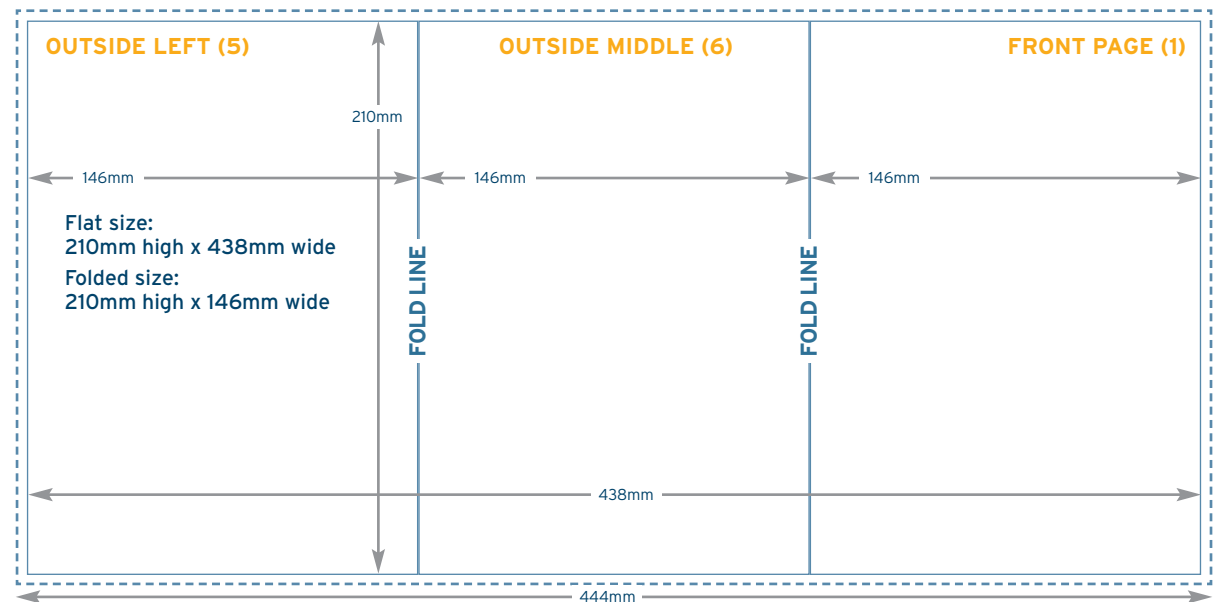

Z FOLDED Leaflet & Flyer Template

A6

Portrait/ Landscape

For landscape version please rotate 90° clockwise.

→ 154mm x 319mm
Please provide 3mm bleed around your artwork to ensure that your printing can be cut neatly and this prevents a white edge around your print.

Z FOLDED Leaflet & Flyer Template

DL 210x99mm

Portrait/
Landscape

For landscape
version please rotate
90° clockwise.

216mm x 303mm
Please provide 3mm
bleed around your
artwork to ensure
that your printing
can be cut neatly
and this prevents a
white edge around
your print.

Z FOLDED Leaflet & Flyer Template

A5

146x

210mm

Portrait/ Landscape

For landscape
version please rotate
90° clockwise.

→ 216mm x 444mm
Please provide 3mm
bleed around your
artwork to ensure
that your printing
can be cut neatly
and this prevents a
white edge around
your print.

Z FOLDED Leaflet & Flyer Template

145x 145mm

145mm x 435mm
Please provide 3mm bleed around your artwork to ensure that your printing can be cut neatly and this prevents a white edge around your print.