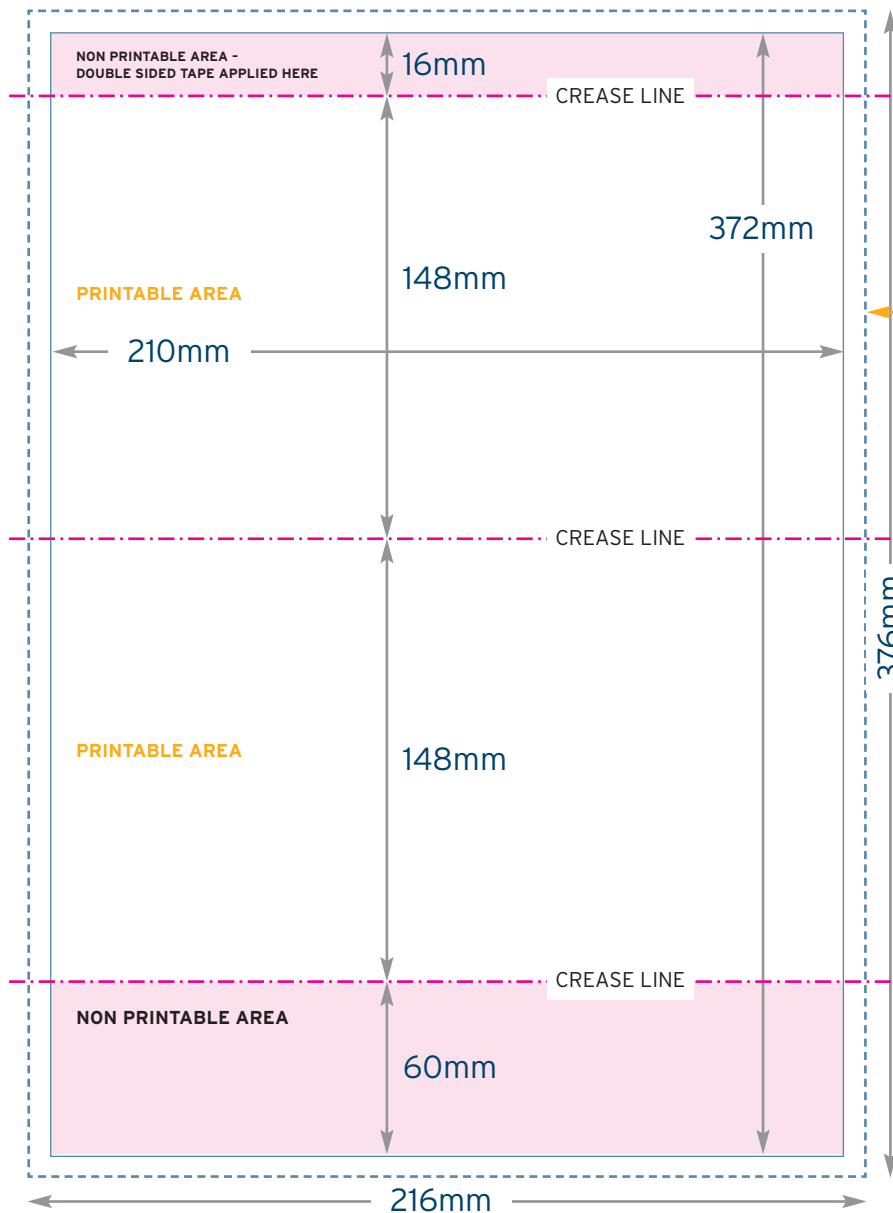

A5 Tent Card Template

LANDSCAPE - FINISHED SIZE 210mm x 148mm

303mm x 216mm
Please provide 3mm bleed around your artwork to ensure that your printing can be cut neatly and this prevents a white edge around your print.