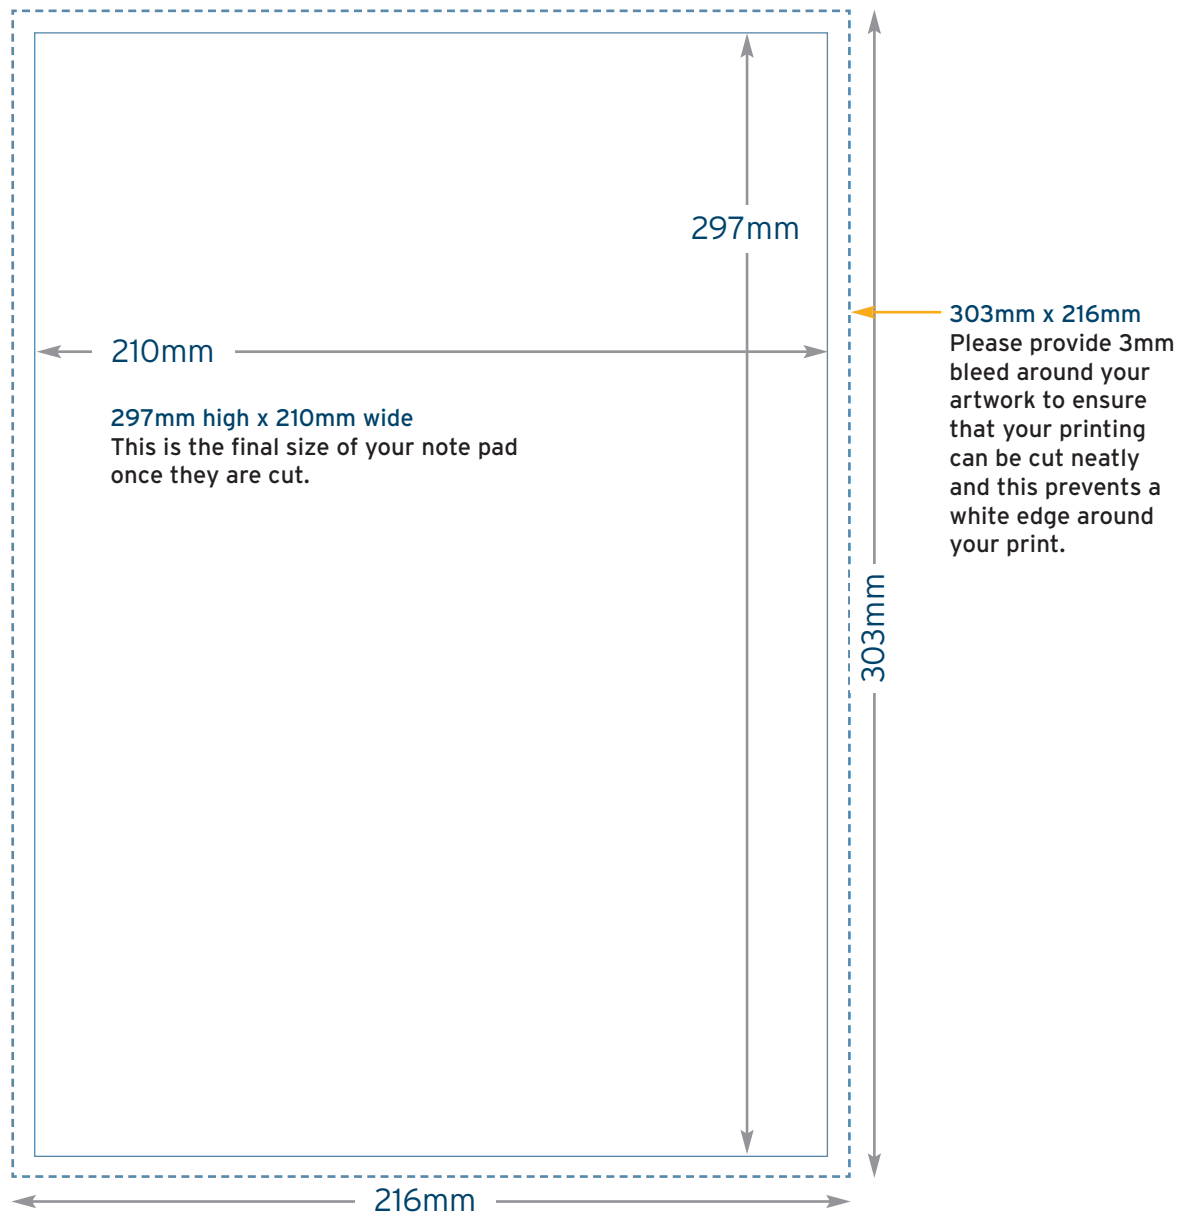

# DL Note Pad Template **FINISHED SIZE 210mm x 99mm**

Note pads can be either portrait or landscape.

# A5 Note Pad Template **FINISHED SIZE 210mm x 148mm**

Note pads can be either portrait or landscape.

# A4 Note Pad Template **FINISHED SIZE 297mm x 210mm**

Note pads can be either portrait or landscape.

# A3 Note Pad Template **FINISHED SIZE 420mm x 297mm**

Note pads can be either portrait or landscape.