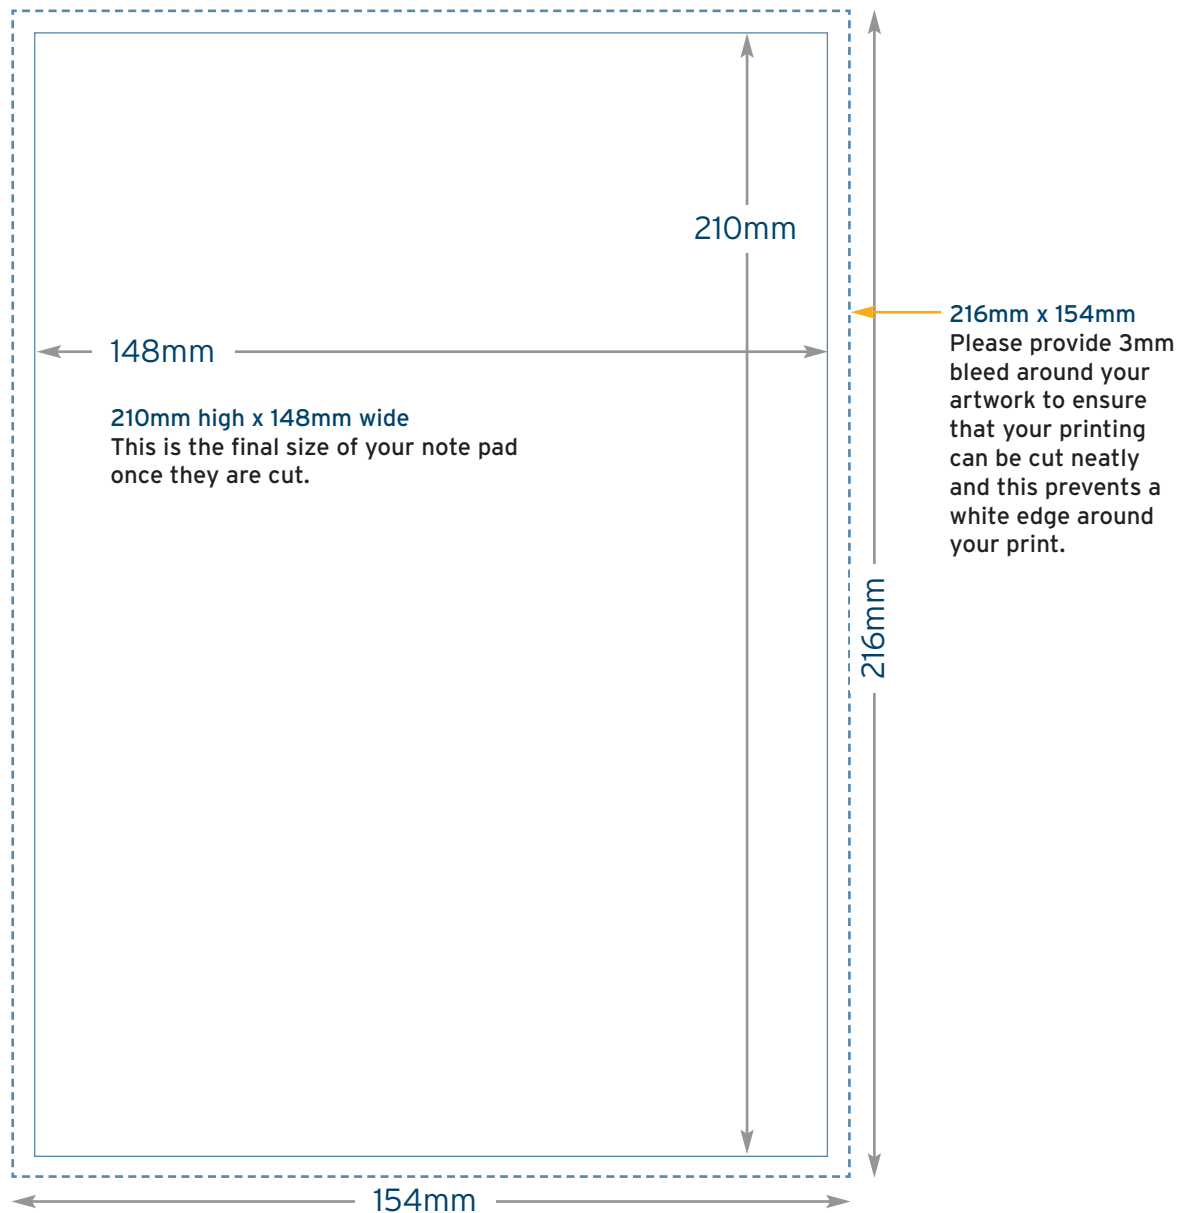

# DL Note Pad Template **FINISHED SIZE 210mm x 99mm**

Note pads can be either portrait or landscape.

# A5 Note Pad Template **FINISHED SIZE 210mm x 148mm**

Note pads can be either portrait or landscape.

# A4 Note Pad Template **FINISHED SIZE 297mm x 210mm**

Note pads can be either portrait or landscape.

# A3 Note Pad Template **FINISHED SIZE 420mm x 297mm**

Note pads can be either portrait or landscape.