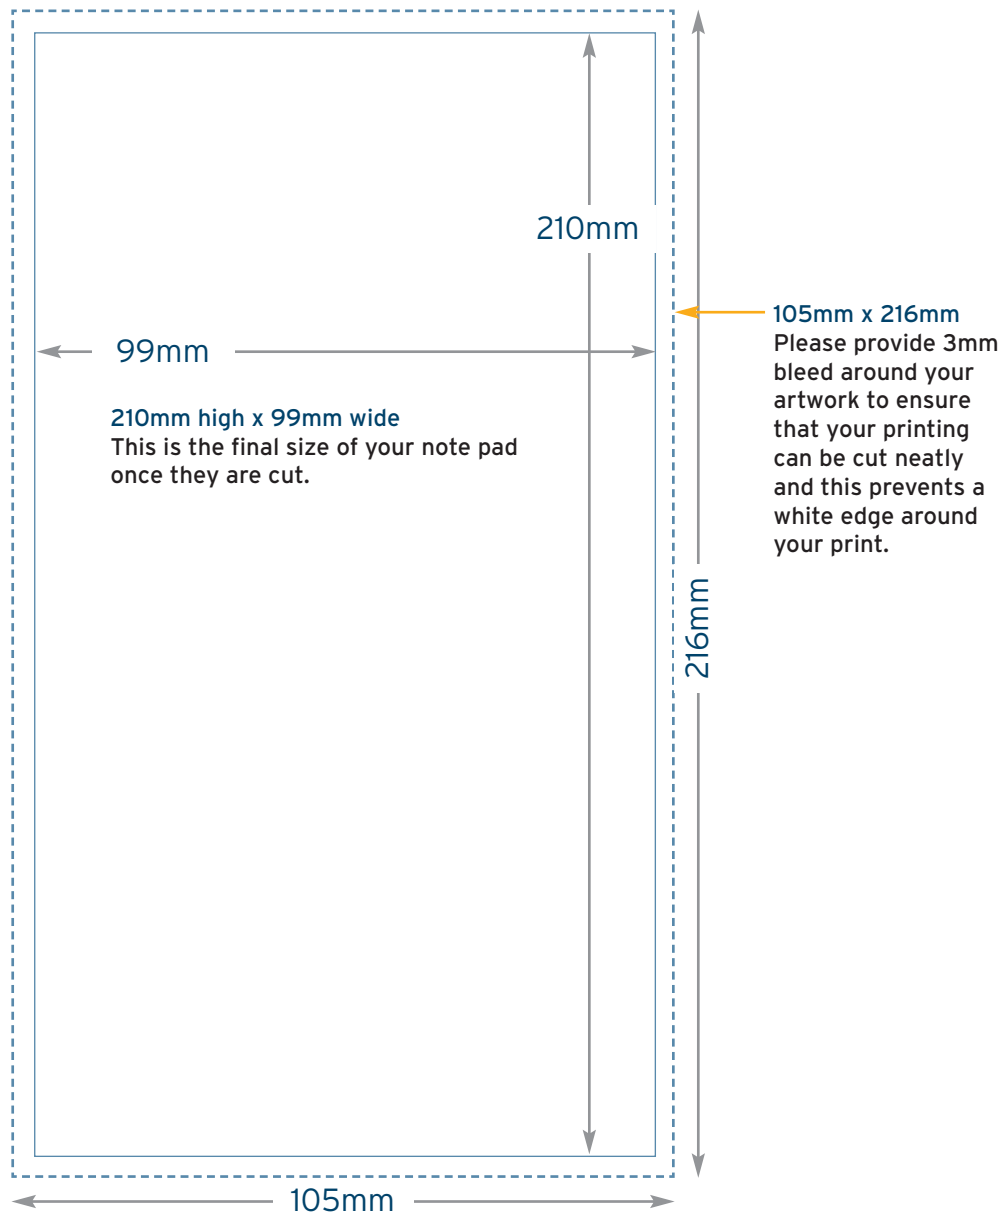

# DL Note Pad Template **FINISHED SIZE 210mm x 99mm**

Note pads can be either portrait or landscape.

# A5 Note Pad Template **FINISHED SIZE 210mm x 148mm**

Note pads can be either portrait or landscape.

# A4 Note Pad Template **FINISHED SIZE 297mm x 210mm**

Note pads can be either portrait or landscape.

# A3 Note Pad Template **FINISHED SIZE 420mm x 297mm**

Note pads can be either portrait or landscape.