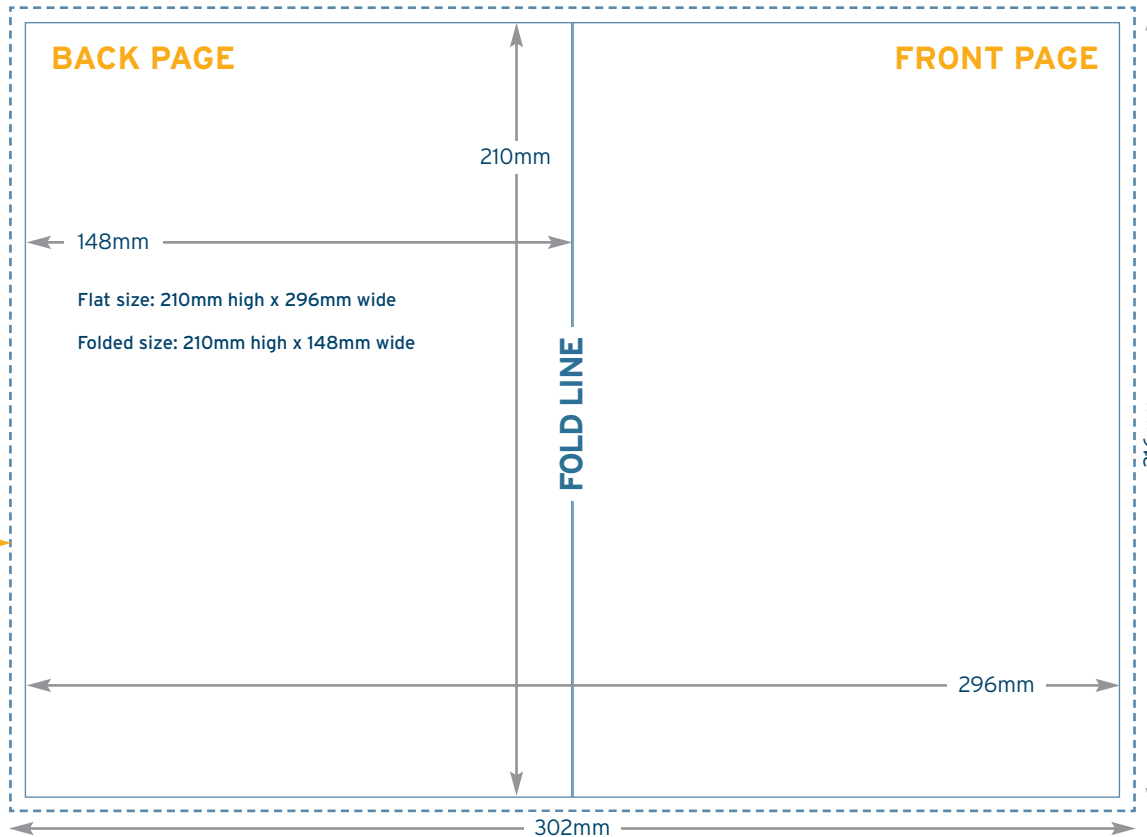

HALF FOLDED Leaflet & Flyer Template

A5

Portrait/ Landscape

For landscape version please rotate 90° clockwise.

216mm x 302mm
Please provide 3mm bleed around your artwork to ensure that your printing can be cut neatly and this prevents a white edge around your print.

For the inside pages the dimensions apply as front/back pages.

HALF FOLDED Leaflet & Flyer Template

150x150_{mm}

156mm x 303mm

Please provide 3mm bleed around your artwork to ensure that your printing can be cut neatly and this prevents a white edge around your print.

For the inside pages the dimensions apply as front/back pages.

HALF FOLDED Leaflet & Flyer Template

210x210_{mm}

216mm x 426mm

Please provide 3mm bleed around your artwork to ensure that your printing can be cut neatly and this prevents a white edge around your print.

For the inside pages the dimensions apply as front/back pages.

HALF FOLDED Leaflet & Flyer Template

A4

Portrait
ONLY

303mm x 426mm
Please provide 3mm bleed around your artwork to ensure that your printing can be cut neatly and this prevents a white edge around your print.