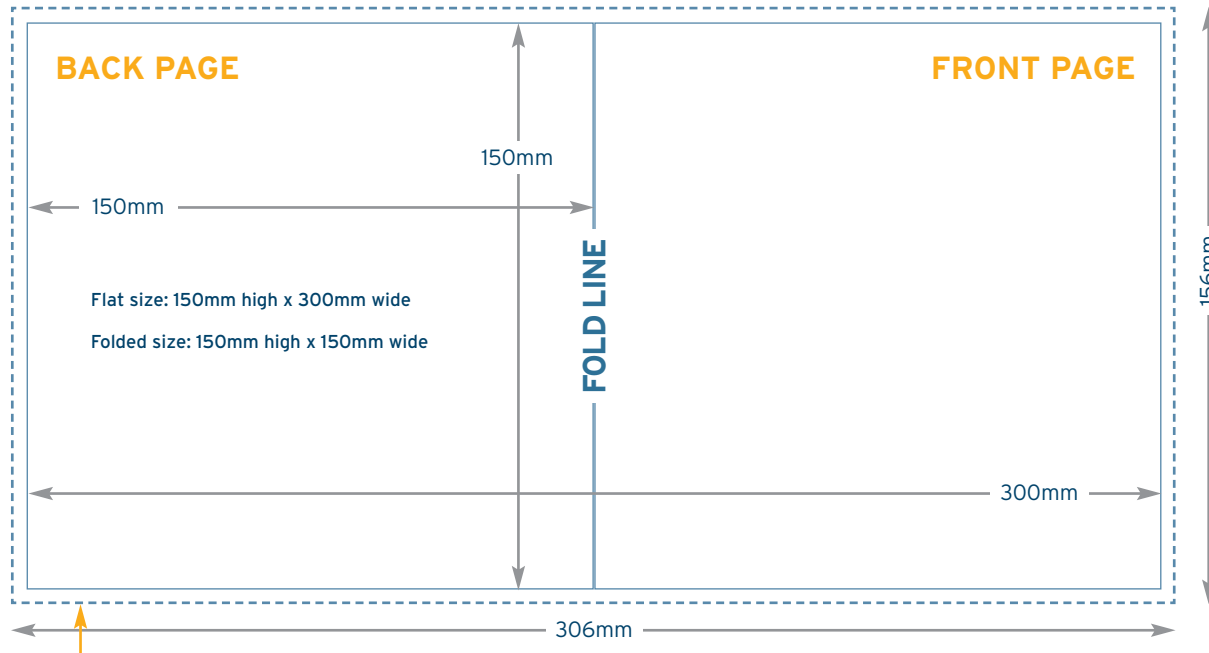

HALF FOLDED Leaflet & Flyer Template

A5

Portrait/ Landscape

For landscape version please rotate 90° clockwise.

216mm x 302mm
Please provide 3mm bleed around your artwork to ensure that your printing can be cut neatly and this prevents a white edge around your print.

For the inside pages the dimensions apply as front/back pages.

HALF FOLDED Leaflet & Flyer Template

150x150_{mm}

156mm x 303mm

Please provide 3mm bleed around your artwork to ensure that your printing can be cut neatly and this prevents a white edge around your print.

For the inside pages the dimensions apply as front/back pages.

HALF FOLDED Leaflet & Flyer Template

210x210_{mm}

216mm x 426mm

Please provide 3mm bleed around your artwork to ensure that your printing can be cut neatly and this prevents a white edge around your print.

For the inside pages the dimensions apply as front/back pages.

HALF FOLDED Leaflet & Flyer Template

A4

Portrait
ONLY

303mm x 426mm
Please provide 3mm bleed around your artwork to ensure that your printing can be cut neatly and this prevents a white edge around your print.