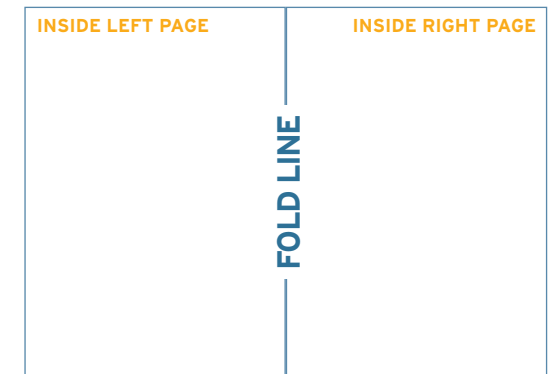

For the inside pages the dimensions apply as front/back pages.

HALF FOLDED Leaflet & Flyer Template

210x210_{mm}

216mm x 426mm

Please provide 3mm bleed around your artwork to ensure that your printing can be cut neatly and this prevents a white edge around your print.

For the inside pages the dimensions apply as front/back pages.

HALF FOLDED Leaflet & Flyer Template

A4

Portrait
ONLY

303mm x 426mm
Please provide 3mm bleed around your artwork to ensure that your printing can be cut neatly and this prevents a white edge around your print.

For the inside pages the dimensions apply as front/back pages.