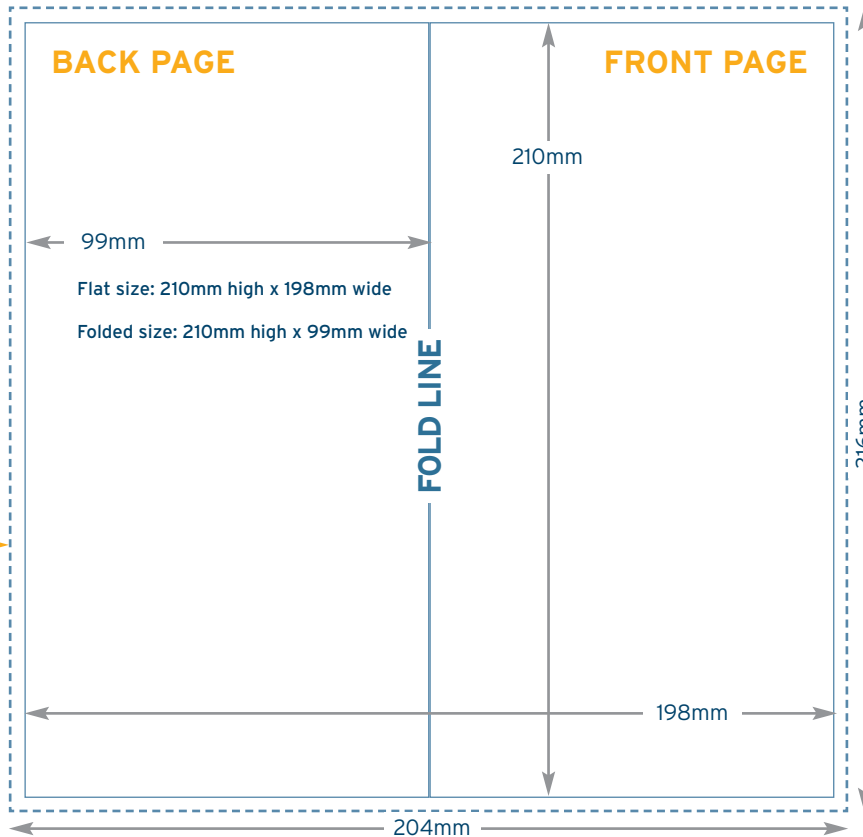

HALF FOLDED Leaflet & Flyer Template

DL

Portrait/ Landscape

For landscape version please rotate 90° clockwise.