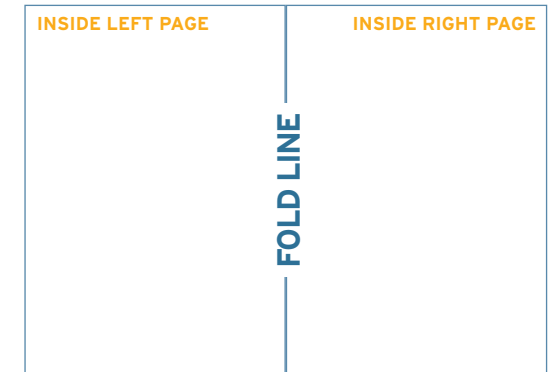

HALF FOLDED Leaflet & Flyer Template

A6

Portrait/
Landscape

154mm x 216mm
Please provide 3mm bleed around your artwork to ensure that your printing can be cut neatly and this prevents a white edge around your print.

For the inside pages the dimensions apply as front/back pages.

HALF FOLDED Leaflet & Flyer Template

DL

Portrait/ Landscape

For landscape version please rotate 90° clockwise.

For the inside pages the dimensions apply as front/back pages.

HALF FOLDED Leaflet & Flyer Template

A5

Portrait/ Landscape

For landscape version please rotate 90° clockwise.

216mm x 302mm
Please provide 3mm bleed around your artwork to ensure that your printing can be cut neatly and this prevents a white edge around your print.

For the inside pages the dimensions apply as front/back pages.

HALF FOLDED Leaflet & Flyer Template

150x150_{mm}

156mm x 303mm

Please provide 3mm bleed around your artwork to ensure that your printing can be cut neatly and this prevents a white edge around your print.