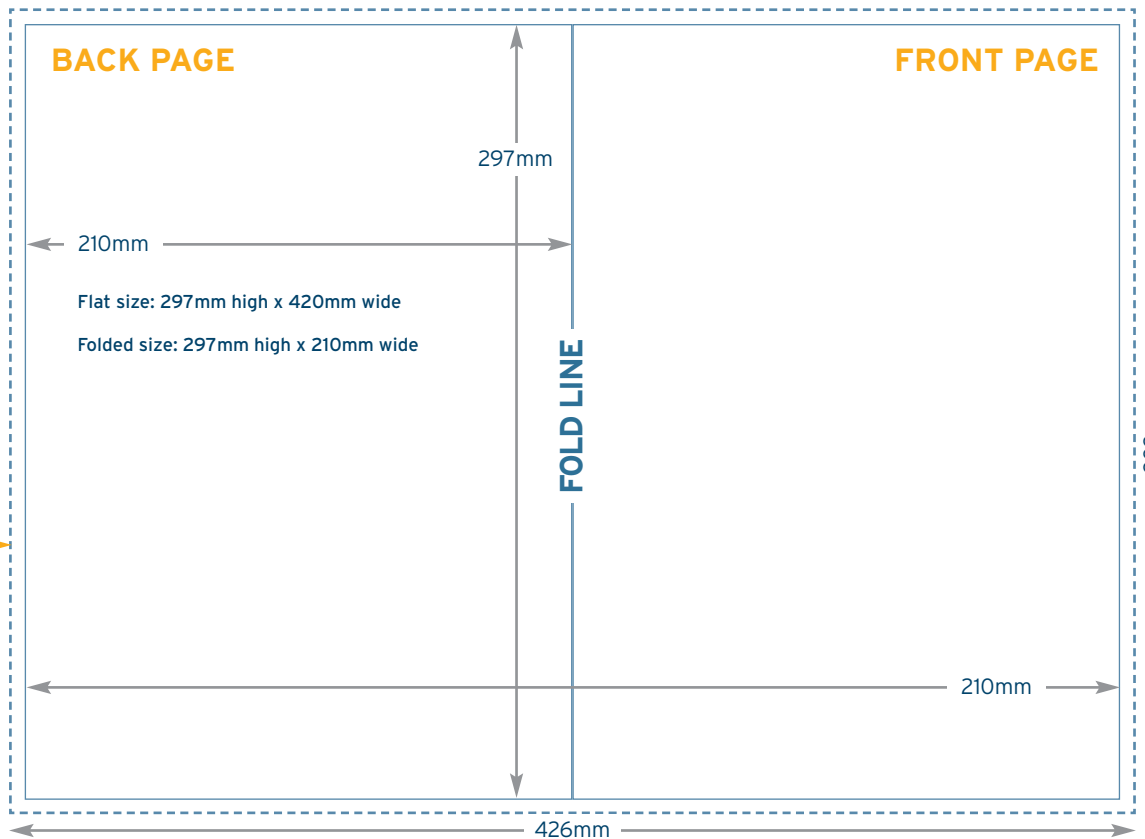

For the inside pages the dimensions apply as front/back pages.

HALF FOLDED Leaflet & Flyer Template

150x150_{mm}

156mm x 303mm

Please provide 3mm bleed around your artwork to ensure that your printing can be cut neatly and this prevents a white edge around your print.

For the inside pages the dimensions apply as front/back pages.

HALF FOLDED Leaflet & Flyer Template

210x210_{mm}

216mm x 426mm

Please provide 3mm bleed around your artwork to ensure that your printing can be cut neatly and this prevents a white edge around your print.

For the inside pages the dimensions apply as front/back pages.

HALF FOLDED Leaflet & Flyer Template

A4

Portrait
ONLY

303mm x 426mm
Please provide 3mm bleed around your artwork to ensure that your printing can be cut neatly and this prevents a white edge around your print.

For the inside pages the dimensions apply as front/back pages.