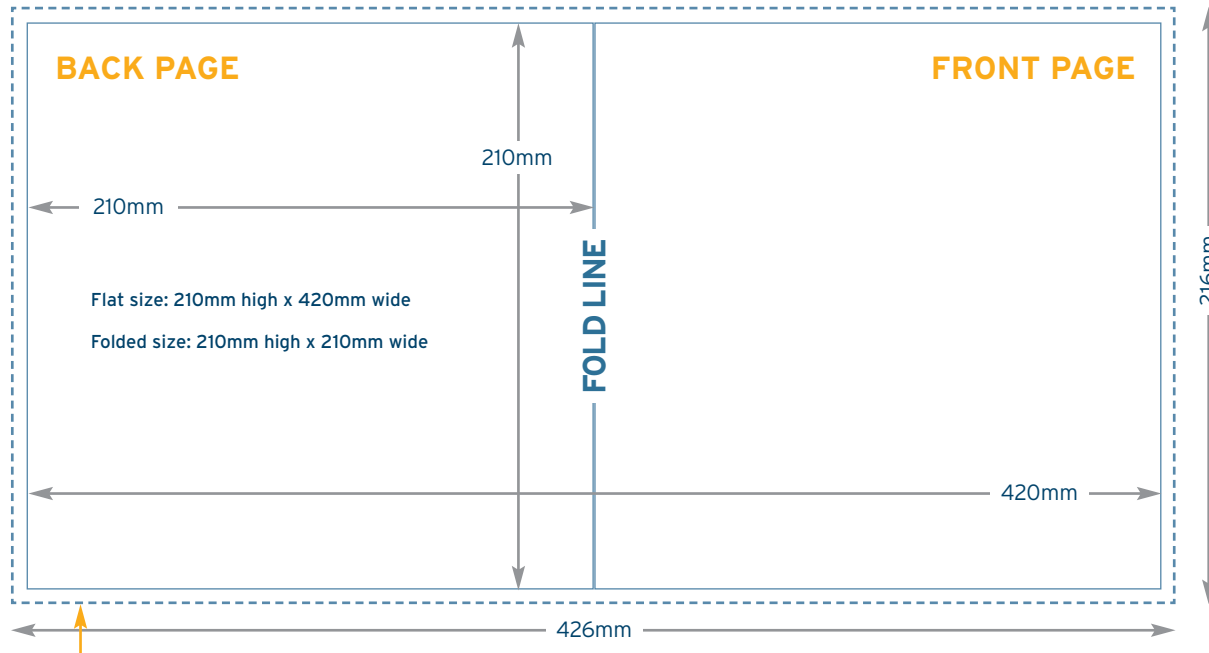

HALF FOLDED Leaflet & Flyer Template

A5

Portrait/ Landscape

For landscape version please rotate 90° clockwise.

216mm x 302mm
Please provide 3mm bleed around your artwork to ensure that your printing can be cut neatly and this prevents a white edge around your print.

For the inside pages the dimensions apply as front/back pages.

HALF FOLDED Leaflet & Flyer Template

150x150_{mm}

156mm x 303mm

Please provide 3mm bleed around your artwork to ensure that your printing can be cut neatly and this prevents a white edge around your print.

For the inside pages the dimensions apply as front/back pages.

HALF FOLDED Leaflet & Flyer Template

210x210_{mm}

216mm x 426mm

Please provide 3mm bleed around your artwork to ensure that your printing can be cut neatly and this prevents a white edge around your print.

For the inside pages the dimensions apply as front/back pages.

HALF FOLDED Leaflet & Flyer Template

A4

Portrait
ONLY

303mm x 426mm
Please provide 3mm bleed around your artwork to ensure that your printing can be cut neatly and this prevents a white edge around your print.