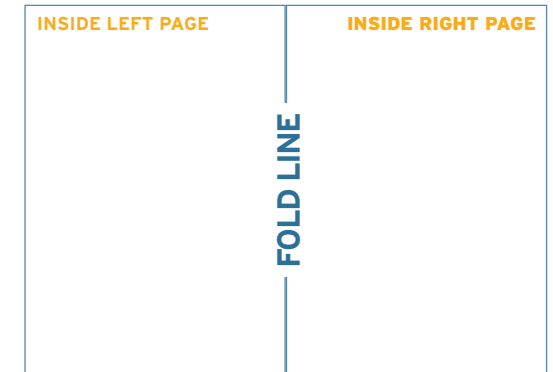

HALF FOLDED Leaflet & Flyer Template

A6

Portrait/
Landscape

154mm x 216mm
Please provide 3mm bleed around your artwork to ensure that your printing can be cut neatly and this prevents a white edge around your print.

For the inside pages the dimensions apply as front/back pages.

HALF FOLDED Leaflet & Flyer Template

DL

Portrait/ Landscape

For landscape version please rotate 90° clockwise.

For the inside pages the dimensions apply as front/back pages.

HALF FOLDED Leaflet & Flyer Template

A5

Portrait/ Landscape

For landscape version please rotate 90° clockwise.

216mm x 302mm
Please provide 3mm bleed around your artwork to ensure that your printing can be cut neatly and this prevents a white edge around your print.

For the inside pages the dimensions apply as front/back pages.

HALF FOLDED Leaflet & Flyer Template

150x150_{mm}

156mm x 303mm

Please provide 3mm bleed around your artwork to ensure that your printing can be cut neatly and this prevents a white edge around your print.