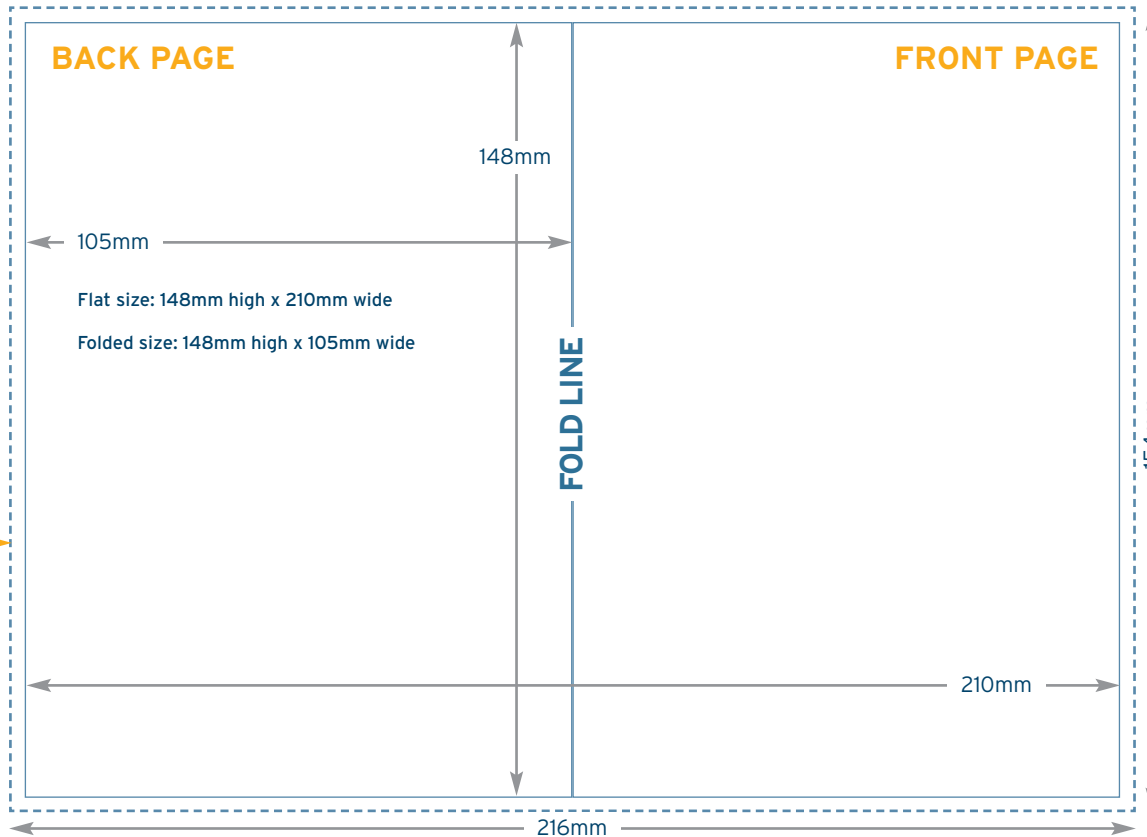

HALF FOLDED Leaflet & Flyer Template

A6

Portrait/
Landscape

154mm x 216mm
Please provide 3mm bleed around your artwork to ensure that your printing can be cut neatly and this prevents a white edge around your print.

HALF FOLDED Leaflet & Flyer Template

A5

Portrait/ Landscape

For landscape version please rotate 90° clockwise.

216mm x 302mm
Please provide 3mm bleed around your artwork to ensure that your printing can be cut neatly and this prevents a white edge around your print.

For the inside pages the dimensions apply as front/back pages.

HALF FOLDED Leaflet & Flyer Template

210x210_{mm}

216mm x 426mm

Please provide 3mm bleed around your artwork to ensure that your printing can be cut neatly and this prevents a white edge around your print.

For the inside pages the dimensions apply as front/back pages.

HALF FOLDED Leaflet & Flyer Template

A4

Portrait
ONLY

303mm x 426mm
Please provide 3mm bleed around your artwork to ensure that your printing can be cut neatly and this prevents a white edge around your print.