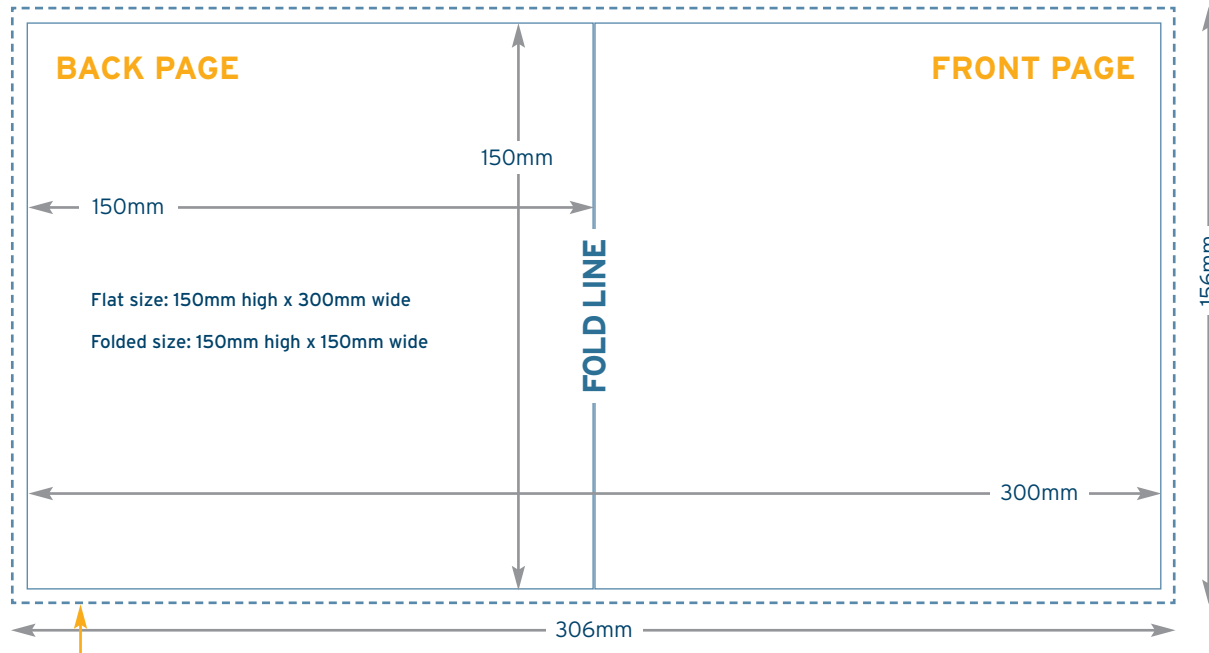

For the inside pages the dimensions apply as front/back pages.

FOLDED Order of Service Template

DL

Portrait/ Landscape

For landscape
version please rotate
90° clockwise.

216mm x 204mm
Please provide 3mm
bleed around your
artwork to ensure
that your printing
can be cut neatly
and this prevents a
white edge around
your print.

For the inside pages the dimensions apply
as front/back pages.

FOLDED Order of Service Template

150x150_{mm}

156mm x 303mm

Please provide 3mm bleed around your artwork to ensure that your printing can be cut neatly and this prevents a white edge around your print.

For the inside pages the dimensions apply as front/back pages.

FOLDED Order of Service Template

210x210_{mm}

216mm x 426mm
Please provide 3mm bleed around your artwork to ensure that your printing can be cut neatly and this prevents a white edge around your print.

For the inside pages the dimensions apply as front/back pages.