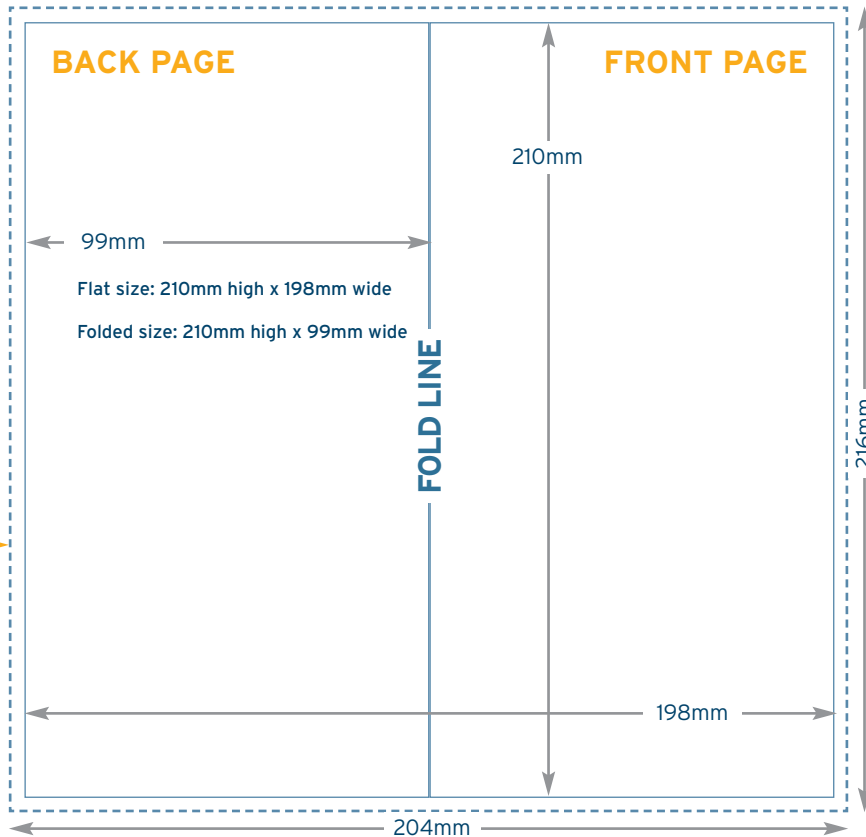

FOLDED Order of Service Template

A5

Portrait/ Landscape

For landscape version please rotate 90° clockwise.

216mm x 302mm
Please provide 3mm bleed around your artwork to ensure that your printing can be cut neatly and this prevents a white edge around your print.

For the inside pages the dimensions apply as front/back pages.

FOLDED Order of Service Template

DL

Portrait/ Landscape

For landscape
version please rotate
90° clockwise.

216mm x 204mm
Please provide 3mm
bleed around your
artwork to ensure
that your printing
can be cut neatly
and this prevents a
white edge around
your print.

For the inside pages the dimensions apply
as front/back pages.

FOLDED Order of Service Template

150x150_{mm}

156mm x 303mm

Please provide 3mm bleed around your artwork to ensure that your printing can be cut neatly and this prevents a white edge around your print.

For the inside pages the dimensions apply as front/back pages.

FOLDED Order of Service Template

210x210_{mm}

216mm x 426mm
Please provide 3mm bleed around your artwork to ensure that your printing can be cut neatly and this prevents a white edge around your print.