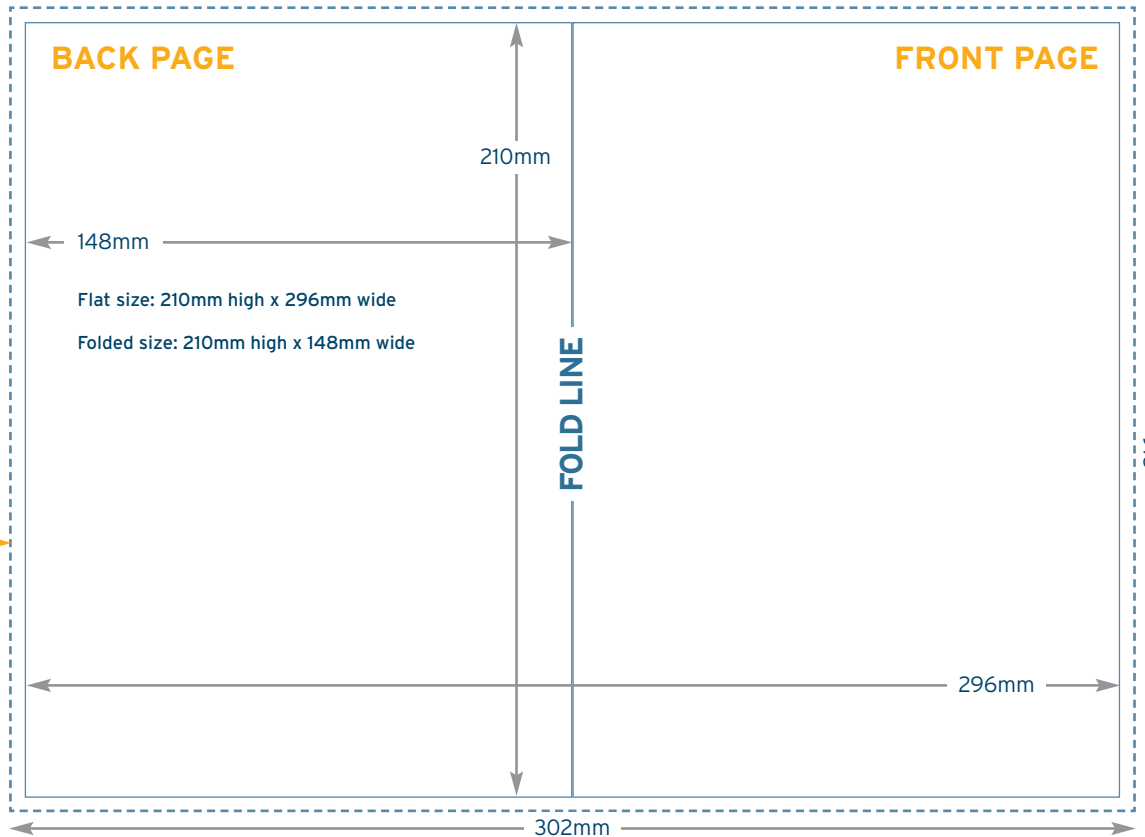

FOLDED Order of Service Template

A5

Portrait/ Landscape

For landscape version please rotate 90° clockwise.

216mm x 302mm
Please provide 3mm bleed around your artwork to ensure that your printing can be cut neatly and this prevents a white edge around your print.

For the inside pages the dimensions apply as front/back pages.

FOLDED Order of Service Template

DL

Portrait/ Landscape

For landscape
version please rotate
90° clockwise.

216mm x 204mm
Please provide 3mm
bleed around your
artwork to ensure
that your printing
can be cut neatly
and this prevents a
white edge around
your print.

For the inside pages the dimensions apply
as front/back pages.

FOLDED Order of Service Template

150x150_{mm}

156mm x 303mm

Please provide 3mm bleed around your artwork to ensure that your printing can be cut neatly and this prevents a white edge around your print.

For the inside pages the dimensions apply as front/back pages.

FOLDED Order of Service Template

210x210_{mm}

216mm x 426mm
Please provide 3mm bleed around your artwork to ensure that your printing can be cut neatly and this prevents a white edge around your print.