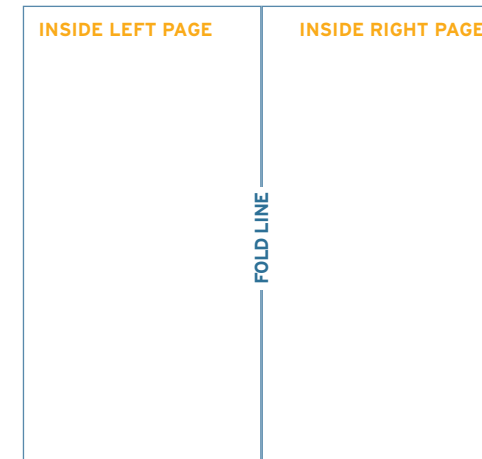

For the inside pages the dimensions apply as front/back pages.

FOLDED Order of Service Template

DL

Portrait/ Landscape

For landscape
version please rotate
90° clockwise.

216mm x 204mm
Please provide 3mm
bleed around your
artwork to ensure
that your printing
can be cut neatly
and this prevents a
white edge around
your print.

For the inside pages the dimensions apply
as front/back pages.

FOLDED Order of Service Template

150x150_{mm}

156mm x 303mm

Please provide 3mm bleed around your artwork to ensure that your printing can be cut neatly and this prevents a white edge around your print.

For the inside pages the dimensions apply as front/back pages.

FOLDED Order of Service Template

210x210_{mm}

216mm x 426mm
Please provide 3mm bleed around your artwork to ensure that your printing can be cut neatly and this prevents a white edge around your print.

For the inside pages the dimensions apply as front/back pages.