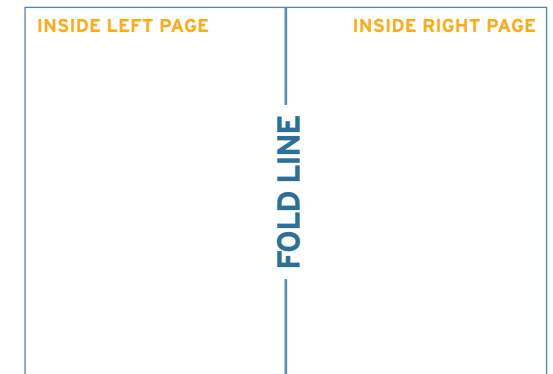

FOLDED Order of Service Template

A5

Portrait/ Landscape

For landscape version please rotate 90° clockwise.

216mm x 302mm
Please provide 3mm bleed around your artwork to ensure that your printing can be cut neatly and this prevents a white edge around your print.

For the inside pages the dimensions apply as front/back pages.

FOLDED Order of Service Template

DL

Portrait/ Landscape

For landscape
version please rotate
90° clockwise.

216mm x 204mm
Please provide 3mm
bleed around your
artwork to ensure
that your printing
can be cut neatly
and this prevents a
white edge around
your print.

For the inside pages the dimensions apply
as front/back pages.

FOLDED Order of Service Template

150x150_{mm}

156mm x 303mm

Please provide 3mm bleed around your artwork to ensure that your printing can be cut neatly and this prevents a white edge around your print.

For the inside pages the dimensions apply as front/back pages.

FOLDED Order of Service Template

210x210_{mm}

216mm x 426mm
Please provide 3mm bleed around your artwork to ensure that your printing can be cut neatly and this prevents a white edge around your print.