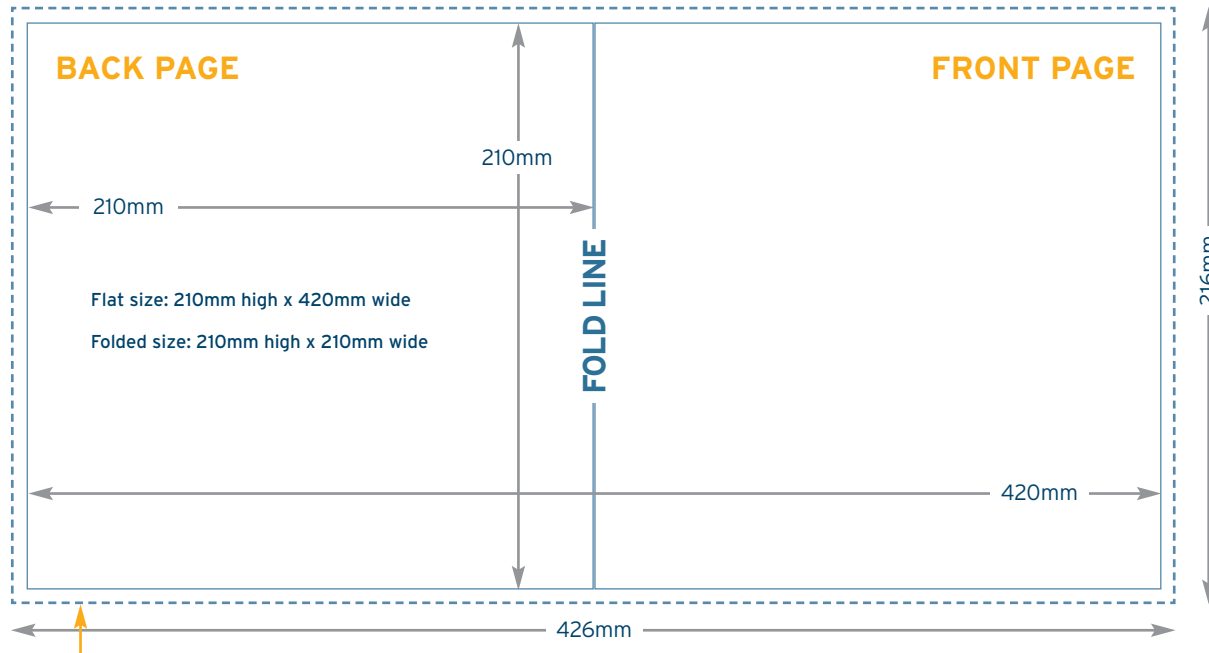

For the inside pages the dimensions apply as front/back pages.

FOLDED Order of Service Template

DL

Portrait/ Landscape

For landscape
version please rotate
90° clockwise.

216mm x 204mm
Please provide 3mm
bleed around your
artwork to ensure
that your printing
can be cut neatly
and this prevents a
white edge around
your print.

For the inside pages the dimensions apply
as front/back pages.

FOLDED Order of Service Template

150x150_{mm}

156mm x 303mm

Please provide 3mm bleed around your artwork to ensure that your printing can be cut neatly and this prevents a white edge around your print.

For the inside pages the dimensions apply as front/back pages.

FOLDED Order of Service Template

210x210_{mm}

216mm x 426mm
Please provide 3mm bleed around your artwork to ensure that your printing can be cut neatly and this prevents a white edge around your print.

For the inside pages the dimensions apply as front/back pages.